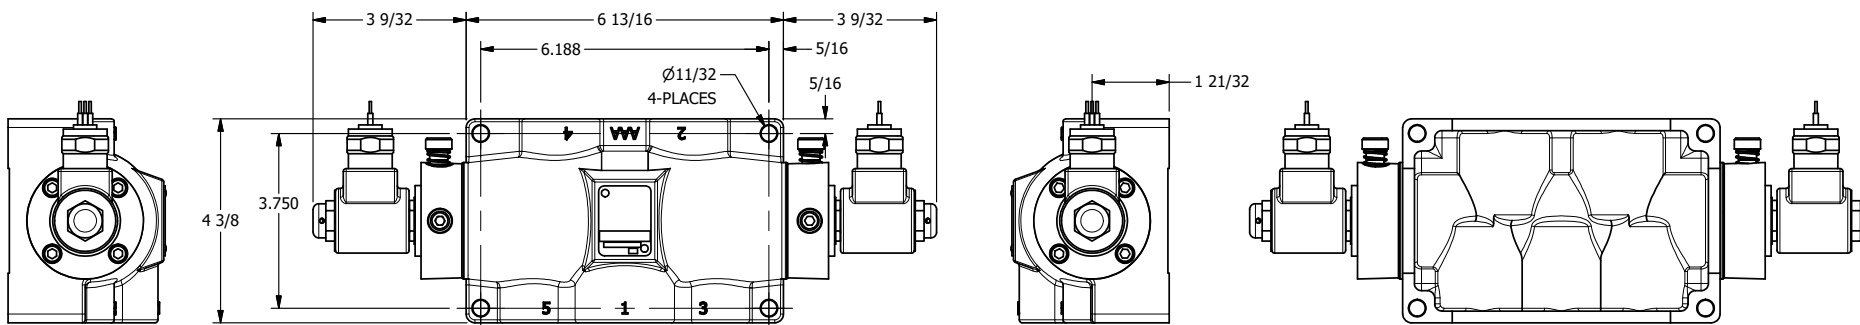

4

3

2

1

AAA
PRODUCTS
INTERNATIONAL

**AAA PRODUCTS
INTERNATIONAL**
7114 Harry Hines Blvd
Dallas, TX 75235

TITLE: 3/4" SIDE PORT, DBL SOL, 3 POS,
SPR CTR, FLOAT CTR SPL, MOLD-OVER,
LCKNG OVRD, DUST EXCLDR

DRAWING NO.:
DIM_SY6GMOL