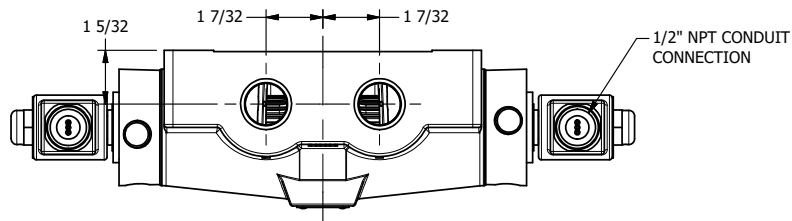

4

3

2

1

AAA
PRODUCTS
INTERNATIONAL

**AAA PRODUCTS
INTERNATIONAL**
7114 Harry Hines Blvd
Dallas, TX 75235

TITLE: 3/4" SIDE PORT, DBL SOL, 3 POS,
SPR CTR, FLOAT CTR SPL, MOLD-OVER,
LCKNG OVRD, DUST EXCLDR

DRAWING NO.:
DIM_SY6GMOL