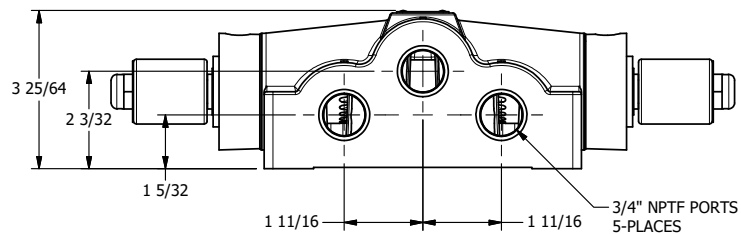

4

3

2

1

AAA
PRODUCTS
INTERNATIONAL

**AAA PRODUCTS
INTERNATIONAL**
7114 Harry Hines Blvd
Dallas, TX 75235

TITLE: 3/4" SIDE PORT, DBL SOL, 3 POS,
SPR CTR, FLOAT CTR SPL, MOLD-OVER,
LCKNG OVRD, DUST EXCLDR

DRAWING NO.:
DIM_SY6GMOL