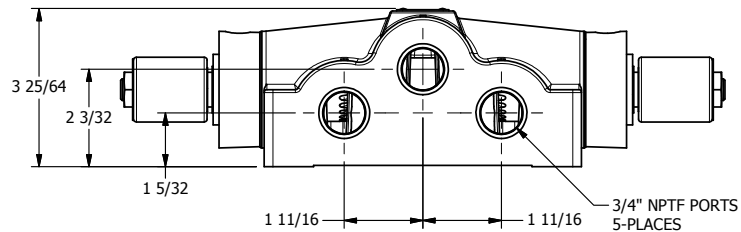

4

3

2

1

**AAA**  
PRODUCTS  
INTERNATIONAL

**AAA PRODUCTS  
INTERNATIONAL**  
7114 Harry Hines Blvd  
Dallas, TX 75235

TITLE: 3/4" SIDE PORT, DBL SOL, 3 POS,  
SPR CTR, SOL RTRN, FLOAT CTR SPL,  
MOLD-OVER, LCKNG OVRD

DRAWING NO.:  
DIM\_SY6GMO

4

3

2

1

THE INFORMATION CONTAINED WITHIN THIS DOCUMENT IS PROPRIETARY TO AAA PRODUCTS AND MAY NOT BE DISCLOSED WITHOUT PRIOR WRITTEN CONSENT