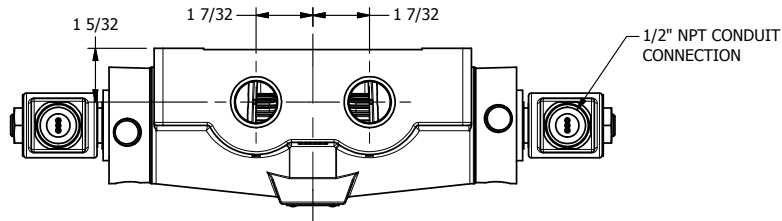

4

3

2

1

**AAA**  
PRODUCTS  
INTERNATIONAL

**AAA PRODUCTS  
INTERNATIONAL**  
7114 Harry Hines Blvd  
Dallas, TX 75235

TITLE: 3/4" SIDE PORT, DBL SOL, 3 POS,  
SPR CTR, SOL RTRN, FLOAT CTR SPL,  
MOLD-OVER, LCKNG OVRD

DRAWING NO.:  
DIM\_SY6GMO

4

3

2

1

THE INFORMATION CONTAINED WITHIN THIS DOCUMENT IS PROPRIETARY TO AAA PRODUCTS AND MAY NOT BE DISCLOSED WITHOUT PRIOR WRITTEN CONSENT