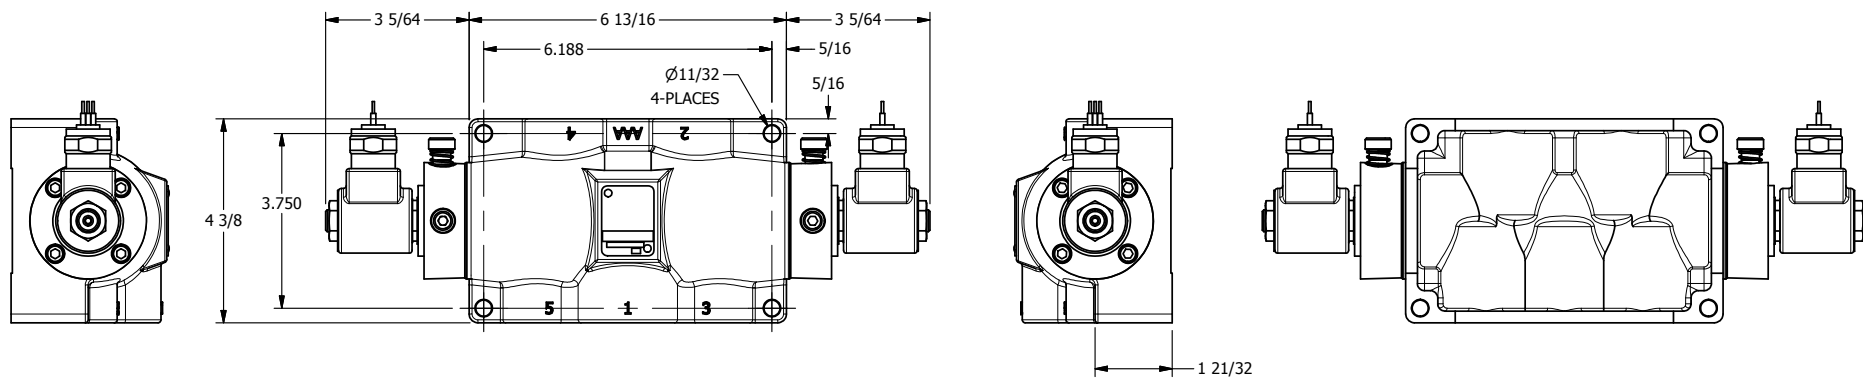

4

3

2

1

**AAA**  
PRODUCTS  
INTERNATIONAL

**AAA PRODUCTS  
INTERNATIONAL**  
7114 Harry Hines Blvd  
Dallas, TX 75235

TITLE: 3/4" SIDE PORT, DBL SOL, 3 POS,  
SPR CTR, SOL RTRN, FLOAT CTR SPL,  
MOLD-OVER, LCKNG OVRD

DRAWING NO.:  
DIM\_SY6GMO

4

3

2

1

THE INFORMATION CONTAINED WITHIN THIS DOCUMENT IS PROPRIETARY TO AAA PRODUCTS AND MAY NOT BE DISCLOSED WITHOUT PRIOR WRITTEN CONSENT