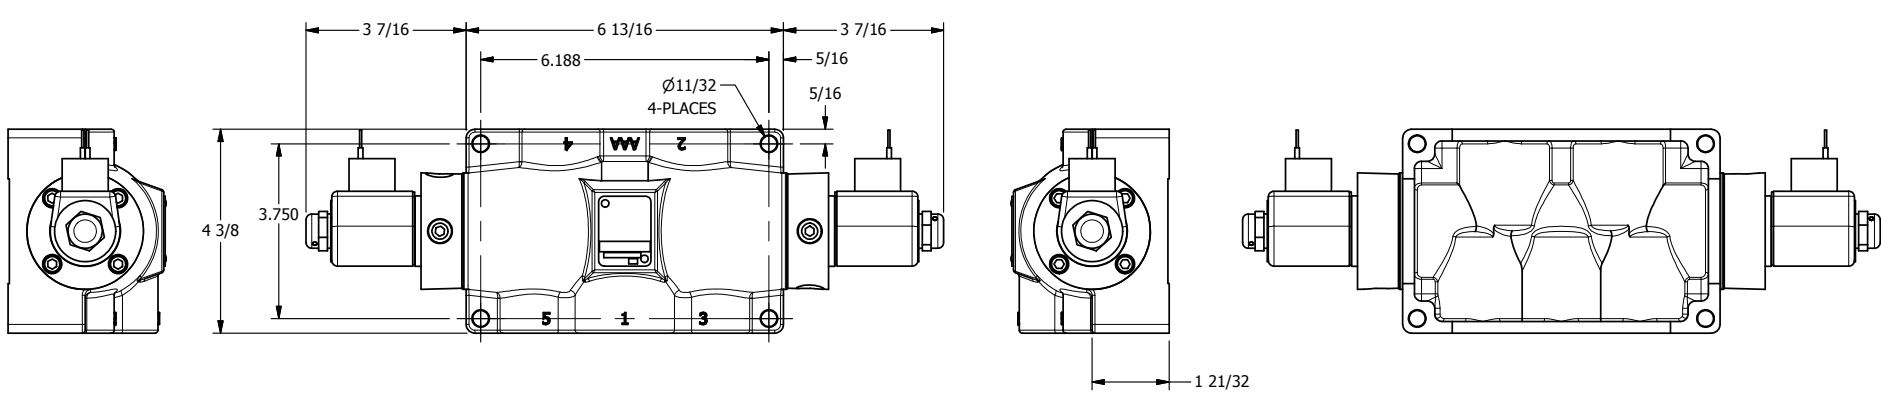

4

3

2

1

AAA
PRODUCTS
INTERNATIONAL

AAA PRODUCTS INTERNATIONAL
7114 Harry Hines Blvd
Dallas, TX 75235

TITLE: 3/4" SIDE PORT, DBL SOL, 3 POS,
SPR CTR, SOL RTRN, FLOAT CTR SPL,
CLASSIC SOL, DUST EXCLDR

DRAWING NO.:
DIM_SY6GL