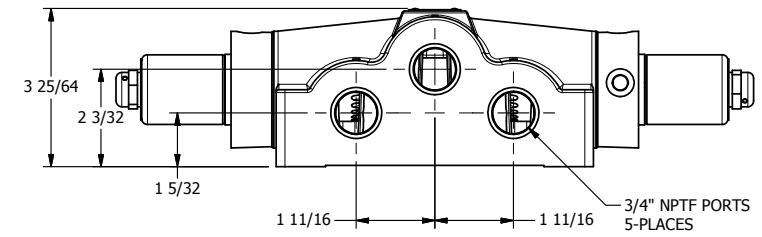

4

3

2

1

AAA
PRODUCTS
INTERNATIONAL

AAA PRODUCTS INTERNATIONAL
7114 Harry Hines Blvd
Dallas, TX 75235

TITLE: 3/4" SIDE PORT, DBL SOL, 3 POS,
SPR CTR, SOL RTRN, FLOAT CTR SPL,
CLASSIC SOL, DUST EXCLDR

DRAWING NO.:
DIM_SY6GL