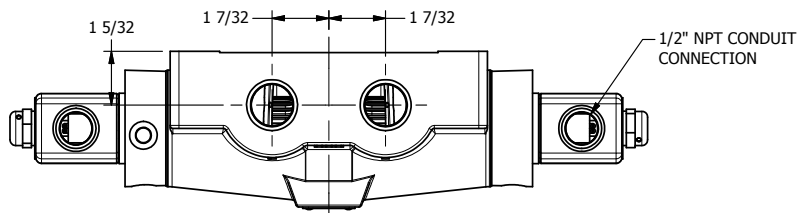

4

3

2

1

AAA
PRODUCTS
INTERNATIONAL

AAA PRODUCTS INTERNATIONAL
7114 Harry Hines Blvd
Dallas, TX 75235

TITLE: 3/4" SIDE PORT, DBL SOL, 3 POS,
SPR CTR, SOL RTRN, FLOAT CTR SPL,
CLASSIC SOL, DUST EXCLDR

DRAWING NO.:
DIM_SY6GL