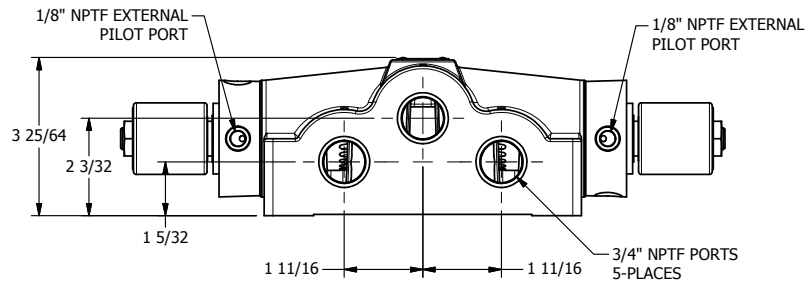

4

3

2

1

AAA
PRODUCTS
INTERNATIONAL

**AAA PRODUCTS
INTERNATIONAL**
7114 Harry Hines Blvd
Dallas, TX 75235

TITLE: 3/4" SIDE PORT, DBL SOL, 3 POS,
SPR CTR, SOL RTRN, FLOAT CTR SPL,
ISO 4400 DIN, EXT PILOT

DRAWING NO.:
DIM_SY6GEDZ