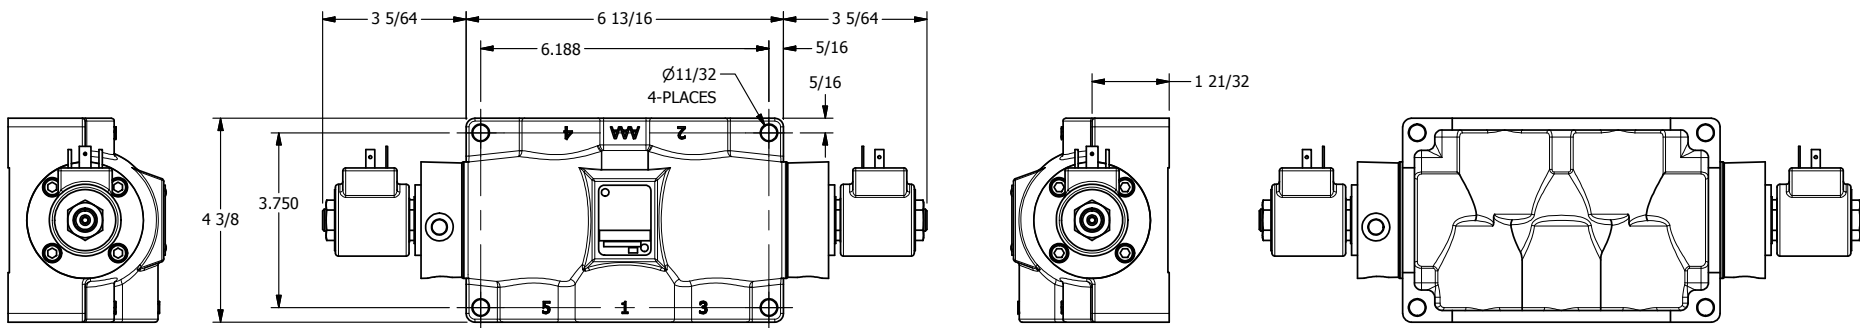

4

3

2

1

AAA
PRODUCTS
INTERNATIONAL

**AAA PRODUCTS
INTERNATIONAL**
7114 Harry Hines Blvd
Dallas, TX 75235

TITLE: 3/4" SIDE PORT, DBL SOL, 3 POS,
SPR CTR, SOL RTRN, FLOAT CTR SPL,
ISO 4400 DIN, EXT PILOT

DRAWING NO.:
DIM_SY6GEDZ