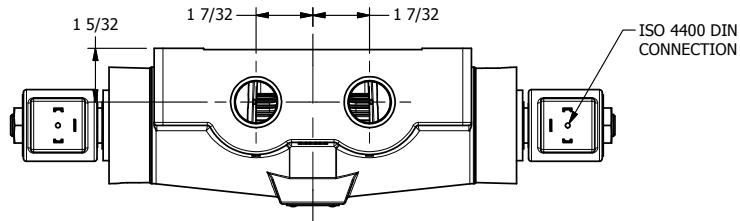

4

3

2

1

AAA
PRODUCTS
INTERNATIONAL

**AAA PRODUCTS
INTERNATIONAL**
7114 Harry Hines Blvd
Dallas, TX 75235

TITLE: 3/4" SIDE PORT, DBL SOL, 3 POS,
SPR CTR, SOL RTRN, FLOAT CTR SPL,
ISO 4400 DIN, EXT PILOT

DRAWING NO.:
DIM_SY6GEDZ