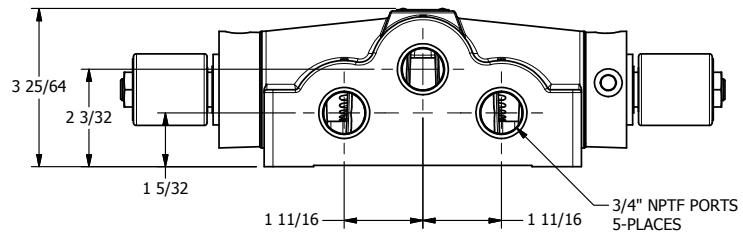

4

3

2

1

AAA
PRODUCTS
INTERNATIONAL

AAA PRODUCTS INTERNATIONAL
7114 Harry Hines Blvd
Dallas, TX 75235

TITLE: 3/4" SIDE PORT, DBL SOL, 3 POS,
SPR CTR, SOL RTRN, FLOAT CTR SPL,
ISO 4400 DIN, TAPPED VENT

DRAWING NO.:
DIM_SY6GEDT