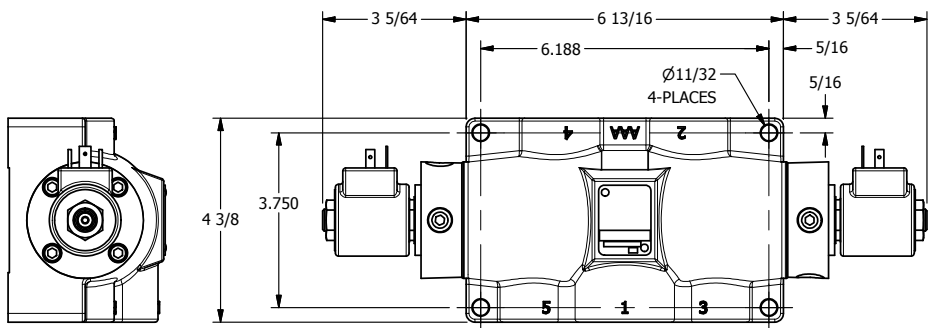

4

3

2

1

AAA
PRODUCTS
INTERNATIONAL

AAA PRODUCTS INTERNATIONAL
7114 Harry Hines Blvd
Dallas, TX 75235

TITLE: 3/4" SIDE PORT, DBL SOL, 3 POS,
SPR CTR, SOL RTRN, FLOAT CTR SPL,
ISO 4400 DIN, TAPPED VENT

DRAWING NO.:
DIM_SY6GEDT