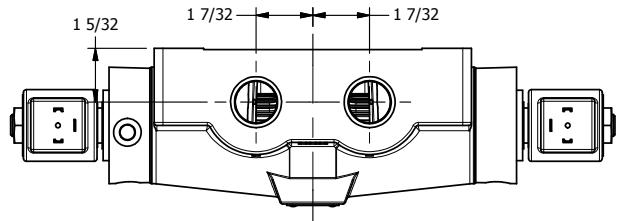

4

3

2

1

AAA
PRODUCTS
INTERNATIONAL

AAA PRODUCTS INTERNATIONAL
7114 Harry Hines Blvd
Dallas, TX 75235

TITLE: 3/4" SIDE PORT, DBL SOL, 3 POS,
SPR CTR, SOL RTRN, FLOAT CTR SPL,
ISO 4400 DIN, TAPPED VENT

DRAWING NO.:
DIM_SY6GEDT