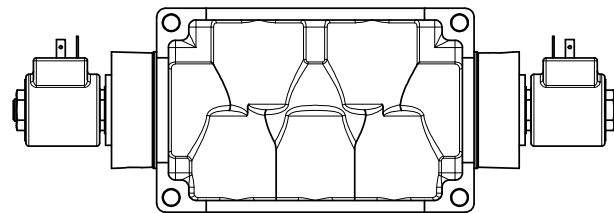

4

3

2

1

AAA
PRODUCTS
INTERNATIONAL

AAA PRODUCTS INTERNATIONAL
7114 Harry Hines Blvd
Dallas, TX 75235

TITLE: 3/4" SIDE PORT, DBL SOL, 3 POS,
SPR CTR, SOL RTRN, FLOAT CTR SPL,
ISO 4400 DIN, TAPPED VENT

DRAWING NO.:
DIM_SY6GEDT