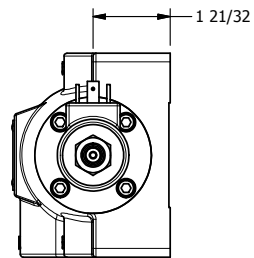

4

3

2

1

AAA
PRODUCTS
INTERNATIONAL

AAA PRODUCTS INTERNATIONAL
7114 Harry Hines Blvd
Dallas, TX 75235

TITLE: 3/4" SIDE PORT, DBL SOL, 3 POS,
SPR CTR, SOL RTRN, FLOAT CTR SPL,
ISO 4400 DIN, TAPPED VENT

DRAWING NO.:
DIM_SY6GEDT