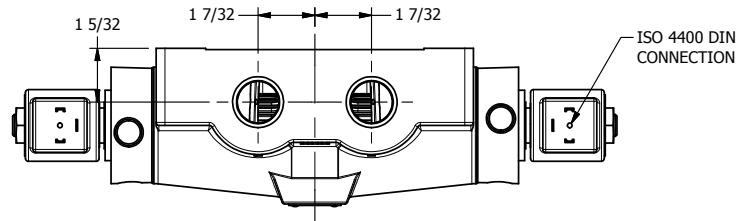

4

3

2

1

AAA
PRODUCTS
INTERNATIONAL

**AAA PRODUCTS
INTERNATIONAL**
7114 Harry Hines Blvd
Dallas, TX 75235

TITLE: 3/4" SIDE PORT, DBL SOL, 3 POS,
SPR CTR, SOL RTRN, FLOAT CTR SPL,
ISO 4400 DIN, PUSH OVRD

DRAWING NO.:
DIM_SY6GEDOP