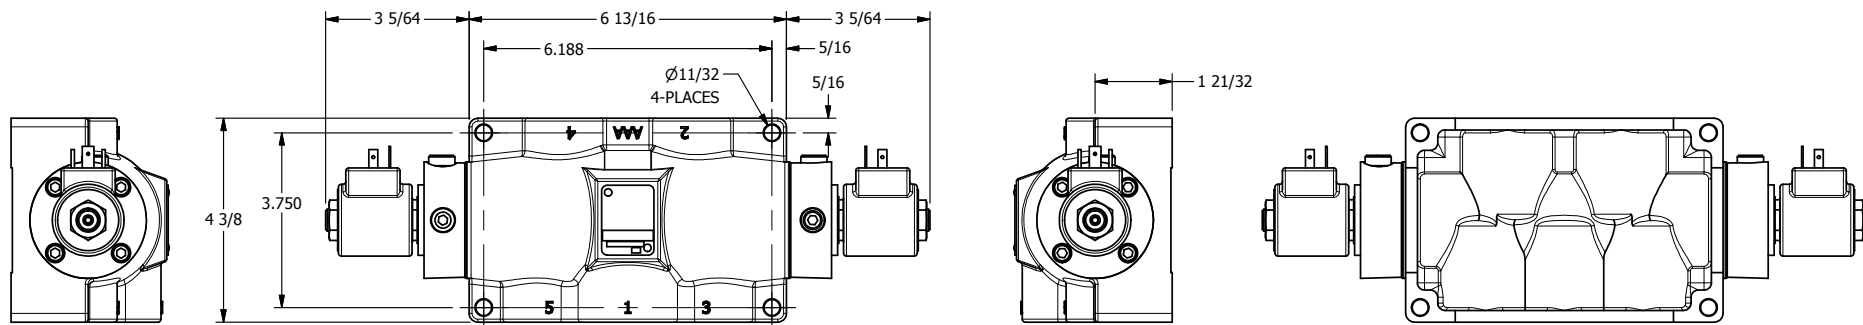

4

3

2

1

AAA
PRODUCTS
INTERNATIONAL

**AAA PRODUCTS
INTERNATIONAL**
7114 Harry Hines Blvd
Dallas, TX 75235

TITLE: 3/4" SIDE PORT, DBL SOL, 3 POS,
SPR CTR, SOL RTRN, FLOAT CTR SPL,
ISO 4400 DIN, PUSH OVRD

DRAWING NO.:
DIM_SY6GEDOP