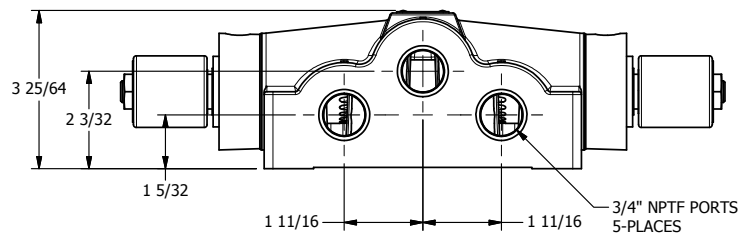

4

3

2

1

AAA
PRODUCTS
INTERNATIONAL

**AAA PRODUCTS
INTERNATIONAL**
7114 Harry Hines Blvd
Dallas, TX 75235

TITLE: 3/4" SIDE PORT, DBL SOL, 3 POS,
SPR CTR, SOL RTRN, FLOAT CTR SPL,
ISO 4400 DIN, PUSH OVRD

DRAWING NO.:
DIM_SY6GEDOP