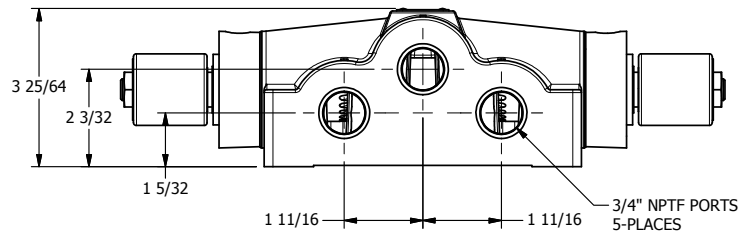

4

3

2

1

**AAA**  
PRODUCTS  
INTERNATIONAL

**AAA PRODUCTS  
INTERNATIONAL**  
7114 Harry Hines Blvd  
Dallas, TX 75235

TITLE: 3/4" SIDE PORT, DBL SOL, 3 POS,  
SPR CTR, SOL RTRN, FLOAT CTR SPL,  
ISO 4400 DIN, NON-LCKNG OVRD

DRAWING NO.:  
DIM\_SY6GEDON

THE INFORMATION CONTAINED WITHIN THIS DOCUMENT IS PROPRIETARY TO AAA PRODUCTS AND MAY NOT BE DISCLOSED WITHOUT PRIOR WRITTEN CONSENT

4

3

2

1