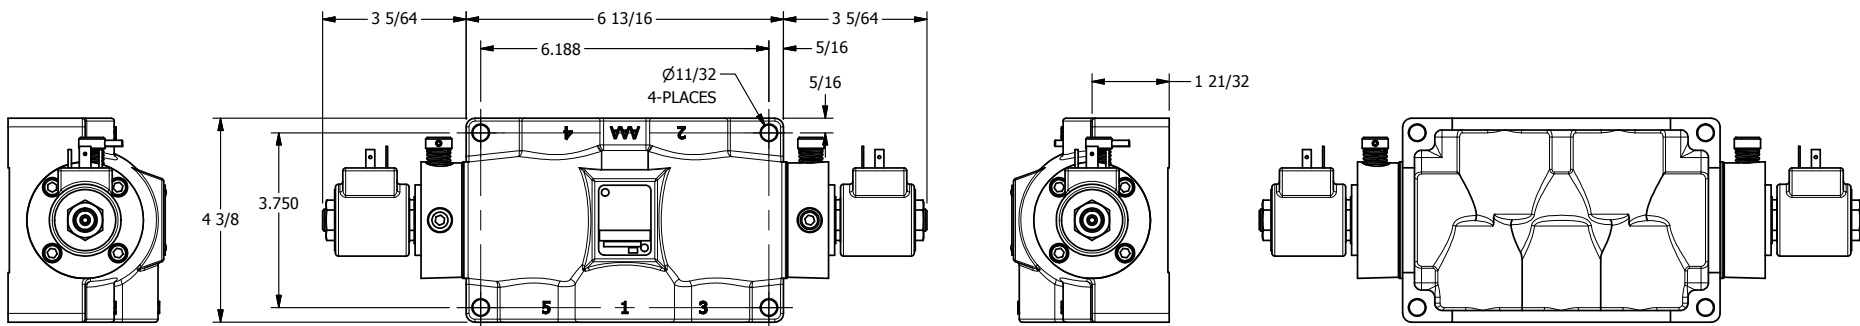

4

3

2

1

**AAA**  
PRODUCTS  
INTERNATIONAL

**AAA PRODUCTS  
INTERNATIONAL**  
7114 Harry Hines Blvd  
Dallas, TX 75235

TITLE: 3/4" SIDE PORT, DBL SOL, 3 POS,  
SPR CTR, SOL RTRN, FLOAT CTR SPL,  
ISO 4400 DIN, NON-LCKNG OVRD

DRAWING NO.:  
DIM\_SY6GEDON

THE INFORMATION CONTAINED WITHIN THIS DOCUMENT IS PROPRIETARY TO AAA PRODUCTS AND MAY NOT BE DISCLOSED WITHOUT PRIOR WRITTEN CONSENT

4

3

2

1