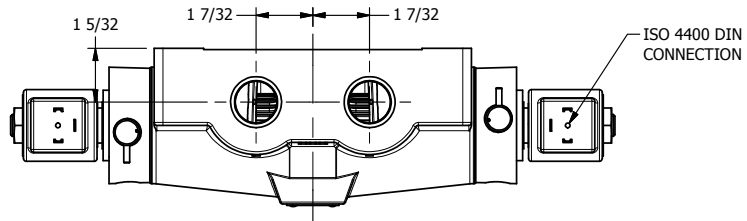

4

3

2

1

**AAA**  
PRODUCTS  
INTERNATIONAL

**AAA PRODUCTS  
INTERNATIONAL**  
7114 Harry Hines Blvd  
Dallas, TX 75235

TITLE: 3/4" SIDE PORT, DBL SOL, 3 POS,  
SPR CTR, SOL RTRN, FLOAT CTR SPL,  
ISO 4400 DIN, NON-LCKNG OVRD

DRAWING NO.:  
DIM\_SY6GEDON

THE INFORMATION CONTAINED WITHIN THIS DOCUMENT IS PROPRIETARY TO AAA PRODUCTS AND MAY NOT BE DISCLOSED WITHOUT PRIOR WRITTEN CONSENT

4

3

2

1