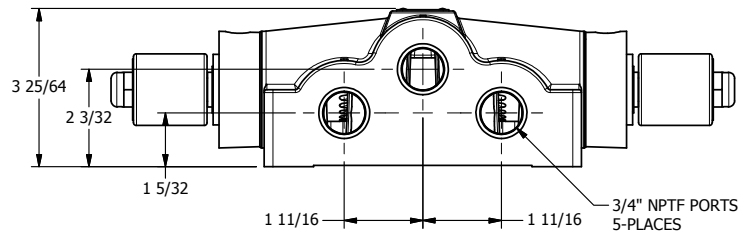

4

3

2

1

AAA
PRODUCTS
INTERNATIONAL

**AAA PRODUCTS
INTERNATIONAL**
7114 Harry Hines Blvd
Dallas, TX 75235

TITLE: 3/4" SIDE PORT, DBL SOL, 3 POS,
SPR CTR, FLOAT CTR SPL, ISO 4400,
LCKNG OVRD, DUST EXCLDR

DRAWING NO.:
DIM_SY6GEDOL