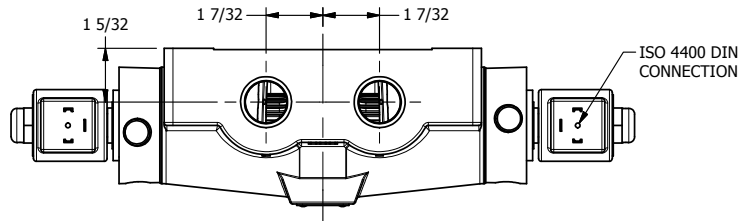

4

3

2

1

AAA
PRODUCTS
INTERNATIONAL

**AAA PRODUCTS
INTERNATIONAL**
7114 Harry Hines Blvd
Dallas, TX 75235

TITLE: 3/4" SIDE PORT, DBL SOL, 3 POS,
SPR CTR, FLOAT CTR SPL, ISO 4400,
LCKNG OVRD, DUST EXCLDR

DRAWING NO.:
DIM_SY6GEDOL