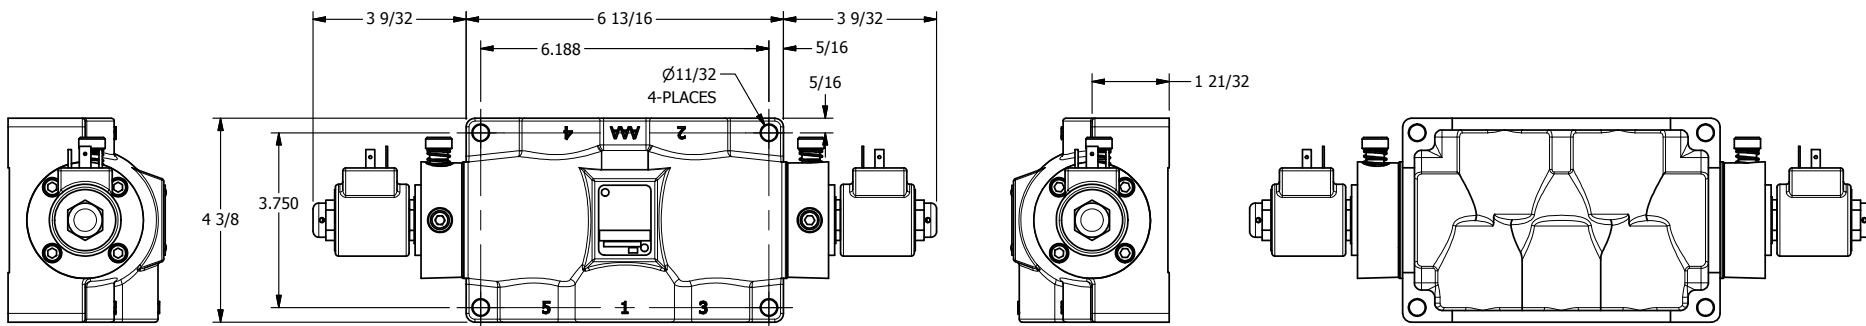

4

3

2

1

AAA
PRODUCTS
INTERNATIONAL

**AAA PRODUCTS
INTERNATIONAL**
7114 Harry Hines Blvd
Dallas, TX 75235

TITLE: 3/4" SIDE PORT, DBL SOL, 3 POS,
SPR CTR, FLOAT CTR SPL, ISO 4400,
LCKNG OVRD, DUST EXCLDR

DRAWING NO.:
DIM_SY6GEDOL