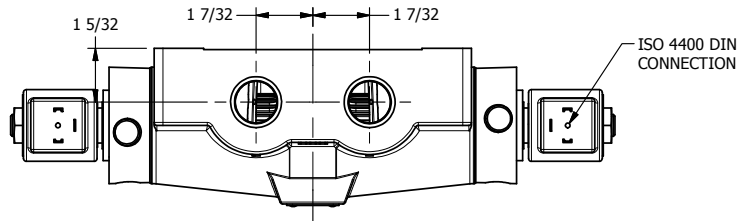

4

3

2

1

**AAA**  
PRODUCTS  
INTERNATIONAL

**AAA PRODUCTS  
INTERNATIONAL**  
7114 Harry Hines Blvd  
Dallas, TX 75235

TITLE: 3/4" SIDE PORT, DBL SOL, 3 POS,  
SPR CTR, SOL RTRN, FLOAT CTR SPL,  
ISO 4400 DIN, LCKNG OVRD

DRAWING NO.:  
DIM\_SY6GEDO

THE INFORMATION CONTAINED WITHIN THIS DOCUMENT IS PROPRIETARY TO AAA PRODUCTS AND MAY NOT BE DISCLOSED WITHOUT PRIOR WRITTEN CONSENT

4

3

2

1