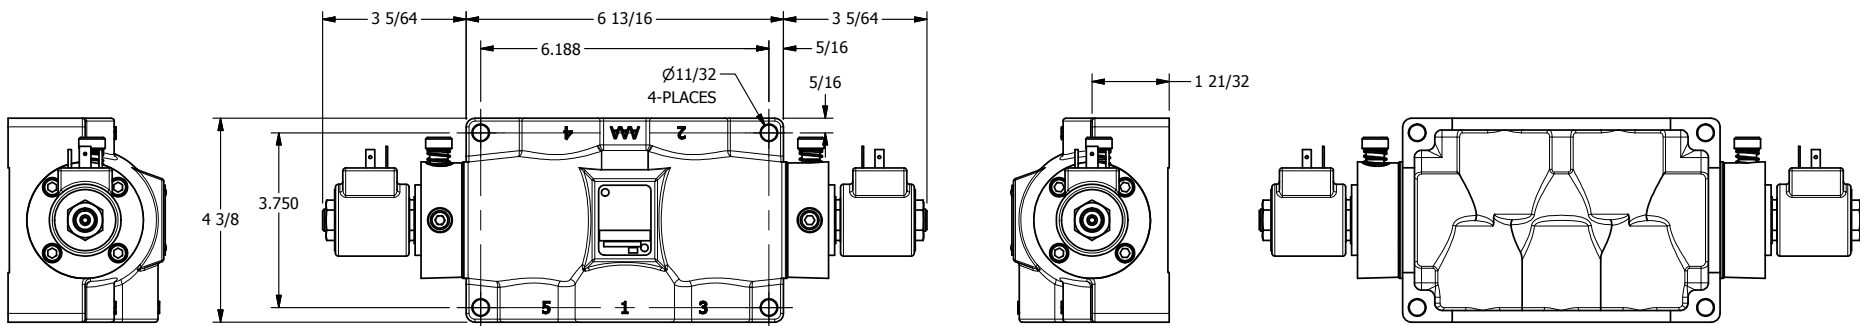

4

3

2

1

**AAA**  
PRODUCTS  
INTERNATIONAL

**AAA PRODUCTS  
INTERNATIONAL**  
7114 Harry Hines Blvd  
Dallas, TX 75235

TITLE: 3/4" SIDE PORT, DBL SOL, 3 POS,  
SPR CTR, SOL RTRN, FLOAT CTR SPL,  
ISO 4400 DIN, LCKNG OVRD

DRAWING NO.:  
DIM\_SY6GEDO

THE INFORMATION CONTAINED WITHIN THIS DOCUMENT IS PROPRIETARY TO AAA PRODUCTS AND MAY NOT BE DISCLOSED WITHOUT PRIOR WRITTEN CONSENT

4

3

2

1