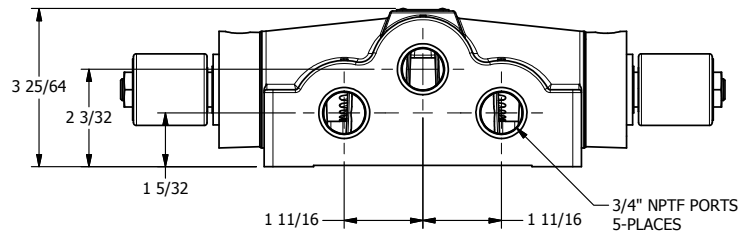

4

3

2

1

**AAA**  
PRODUCTS  
INTERNATIONAL

**AAA PRODUCTS  
INTERNATIONAL**  
7114 Harry Hines Blvd  
Dallas, TX 75235

TITLE: 3/4" SIDE PORT, DBL SOL, 3 POS,  
SPR CTR, SOL RTRN, FLOAT CTR SPL,  
ISO 4400 DIN, LCKNG OVRD

DRAWING NO.:  
DIM\_SY6GEDO

THE INFORMATION CONTAINED WITHIN THIS DOCUMENT IS PROPRIETARY TO AAA PRODUCTS AND MAY NOT BE DISCLOSED WITHOUT PRIOR WRITTEN CONSENT

4

3

2

1