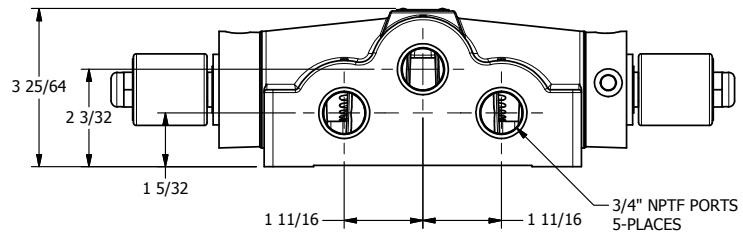

4

3

2

1

**AAA**  
PRODUCTS  
INTERNATIONAL

**AAA PRODUCTS INTERNATIONAL**  
7114 Harry Hines Blvd  
Dallas, TX 75235

TITLE:  $\frac{3}{4}$ " SIDE PORT, DBL SOL, 3 POS,  
SPR CTR, SOL RTRN, FLOAT CTR SPL,  
ISO 4400 DIN, DUST EXCLDR

DRAWING NO.:  
DIM\_SY6GEDL

THE INFORMATION CONTAINED WITHIN THIS DOCUMENT IS PROPRIETARY TO AAA PRODUCTS AND MAY NOT BE DISCLOSED WITHOUT PRIOR WRITTEN CONSENT

4

3

2

1