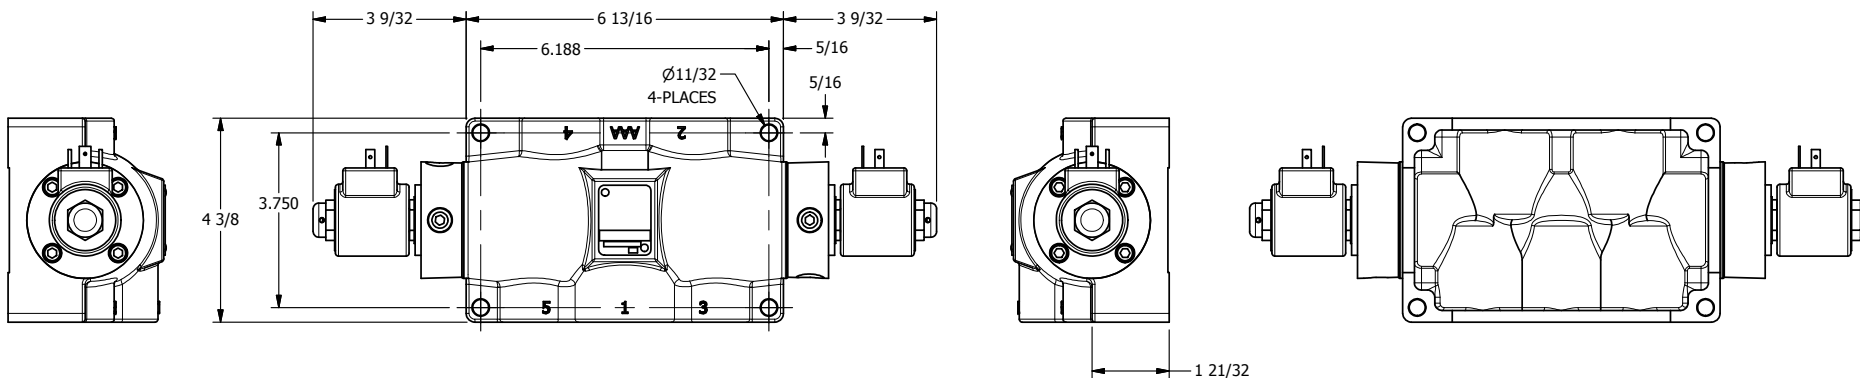

4

3

2

1

**AAA**  
PRODUCTS  
INTERNATIONAL

**AAA PRODUCTS INTERNATIONAL**  
7114 Harry Hines Blvd  
Dallas, TX 75235

TITLE:  $\frac{3}{4}$ " SIDE PORT, DBL SOL, 3 POS,  
SPR CTR, SOL RTRN, FLOAT CTR SPL,  
ISO 4400 DIN, DUST EXCLDR

DRAWING NO.:  
DIM\_SY6GEDL

THE INFORMATION CONTAINED WITHIN THIS DOCUMENT IS PROPRIETARY TO AAA PRODUCTS AND MAY NOT BE DISCLOSED WITHOUT PRIOR WRITTEN CONSENT

4

3

2

1