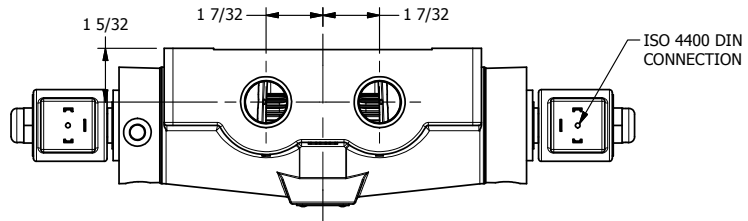

4

3

2

1

**AAA**  
PRODUCTS  
INTERNATIONAL

**AAA PRODUCTS INTERNATIONAL**  
7114 Harry Hines Blvd  
Dallas, TX 75235

TITLE:  $\frac{3}{4}$ " SIDE PORT, DBL SOL, 3 POS,  
SPR CTR, SOL RTRN, FLOAT CTR SPL,  
ISO 4400 DIN, DUST EXCLDR

DRAWING NO.:  
DIM\_SY6GEDL

THE INFORMATION CONTAINED WITHIN THIS DOCUMENT IS PROPRIETARY TO AAA PRODUCTS AND MAY NOT BE DISCLOSED WITHOUT PRIOR WRITTEN CONSENT

4

3

2

1