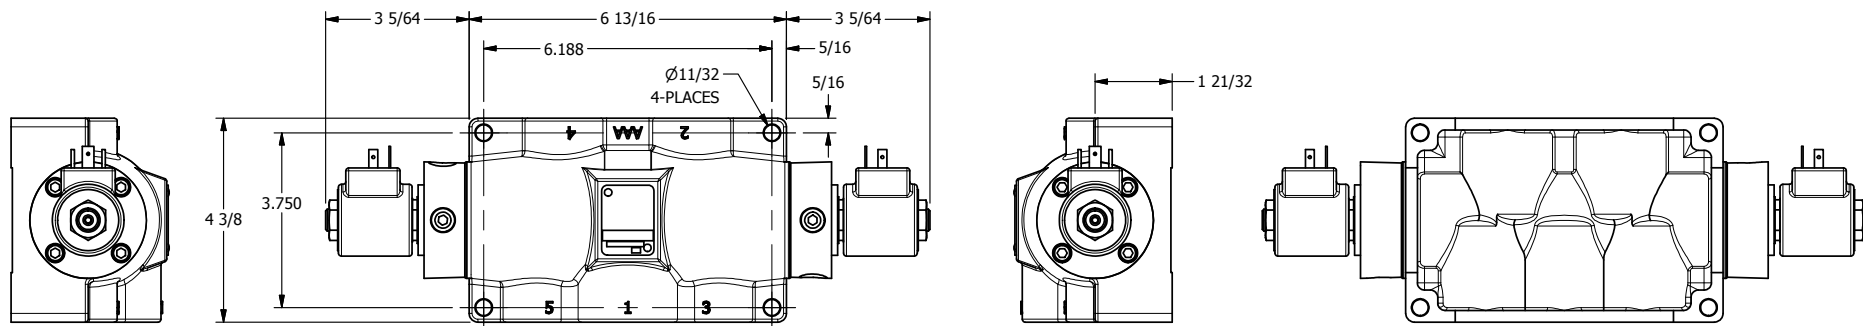

4

3

2

1

AAA
PRODUCTS
INTERNATIONAL

**AAA PRODUCTS
INTERNATIONAL**
7114 Harry Hines Blvd
Dallas, TX 75235

TITLE: 3/4" SIDE PORT, DBL SOL, 3 POS,
SPR CTR, SOL RTRN, FLOAT CTR SPL,
ISO 4400 DIN

PART NO.:
DIM_SY6GED