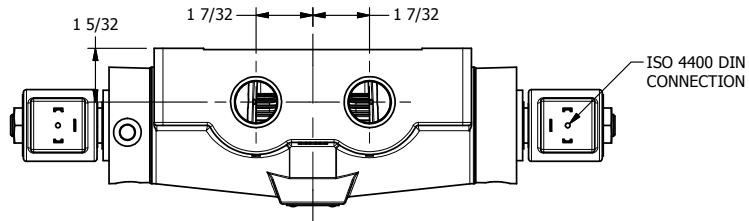

4

3

2

1

AAA
PRODUCTS
INTERNATIONAL

**AAA PRODUCTS
INTERNATIONAL**
7114 Harry Hines Blvd
Dallas, TX 75235

TITLE: 3/4" SIDE PORT, DBL SOL, 3 POS,
SPR CTR, SOL RTRN, FLOAT CTR SPL,
ISO 4400 DIN

PART NO.:
DIM_SY6GED