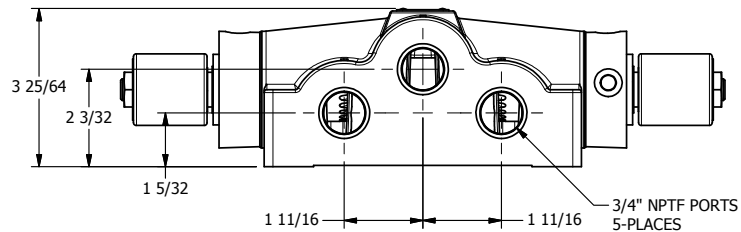

4

3

2

1

AAA
PRODUCTS
INTERNATIONAL

**AAA PRODUCTS
INTERNATIONAL**
7114 Harry Hines Blvd
Dallas, TX 75235

TITLE: 3/4" SIDE PORT, DBL SOL, 3 POS,
SPR CTR, SOL RTRN, FLOAT CTR SPL,
ISO 4400 DIN

PART NO.:
DIM_SY6GED