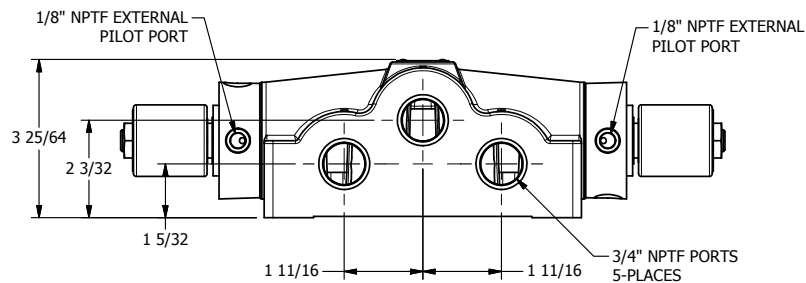

4

3

2

1

AAA
PRODUCTS
INTERNATIONAL

AAA PRODUCTS INTERNATIONAL
7114 Harry Hines Blvd
Dallas, TX 75235

TITLE: 3/4" SIDE PORT, DBL SOL, 3 POS,
SPR CTR, SOL RTRN, CLSD CTR SPL,
ISO 4400 DIN, EXT PILOT

DRAWING NO.:
DIM_SY6EDZ