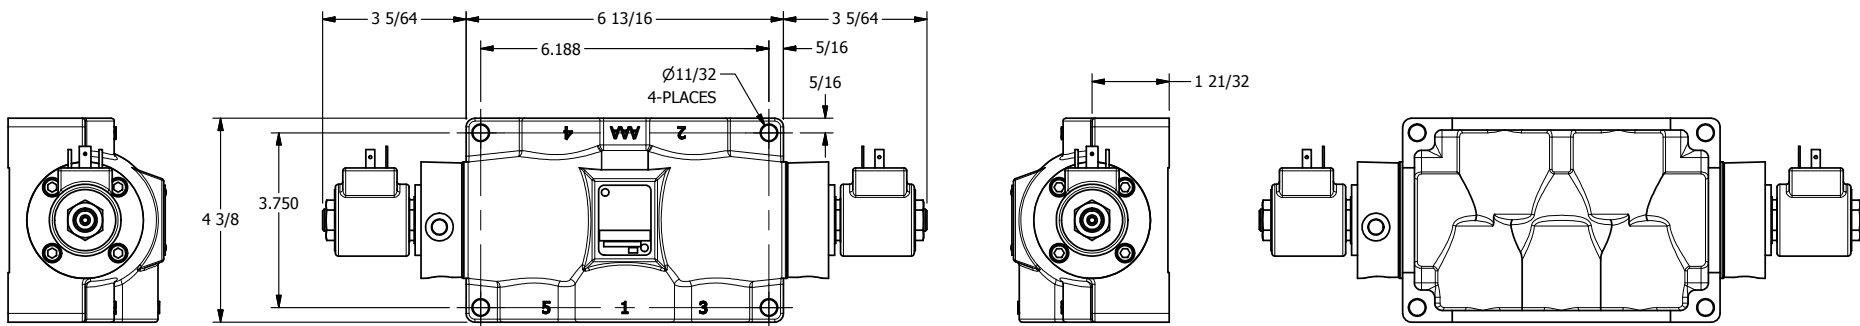

4

3

2

1

AAA
PRODUCTS
INTERNATIONAL

AAA PRODUCTS INTERNATIONAL
7114 Harry Hines Blvd
Dallas, TX 75235

TITLE: 3/4" SIDE PORT, DBL SOL, 3 POS,
SPR CTR, SOL RTRN, CLSD CTR SPL,
ISO 4400 DIN, EXT PILOT

DRAWING NO.:
DIM_SY6EDZ