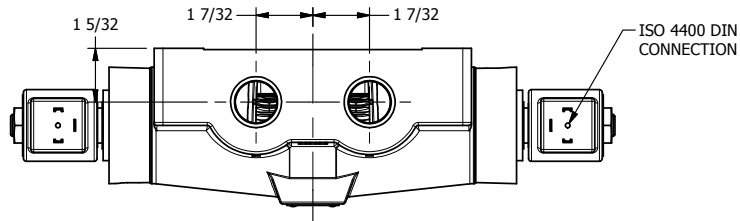

4

3

2

1

AAA
PRODUCTS
INTERNATIONAL

AAA PRODUCTS INTERNATIONAL
7114 Harry Hines Blvd
Dallas, TX 75235

TITLE: 3/4" SIDE PORT, DBL SOL, 3 POS,
SPR CTR, SOL RTRN, CLSD CTR SPL,
ISO 4400 DIN, EXT PILOT

DRAWING NO.:
DIM_SY6EDZ