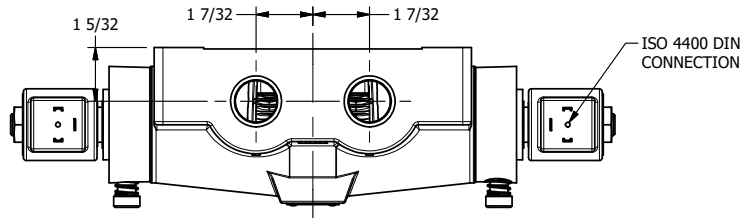

4

3

2

1

**AAA**  
PRODUCTS  
INTERNATIONAL

**AAA PRODUCTS  
INTERNATIONAL**  
7114 Harry Hines Blvd  
Dallas, TX 75235

TITLE: 3/4" SIDE PORT, DBL SOL, 3 POS,  
SPR CTR, SOL SHFT, CLSD CTR SPL,  
ISO 4400, LCKNG OVRD, EXT PILOT

DRAWING NO.:  
DIM\_SY6EDOZ

THE INFORMATION CONTAINED WITHIN THIS DOCUMENT IS PROPRIETARY TO AAA PRODUCTS AND MAY NOT BE DISCLOSED WITHOUT PRIOR WRITTEN CONSENT

4

3

2

1