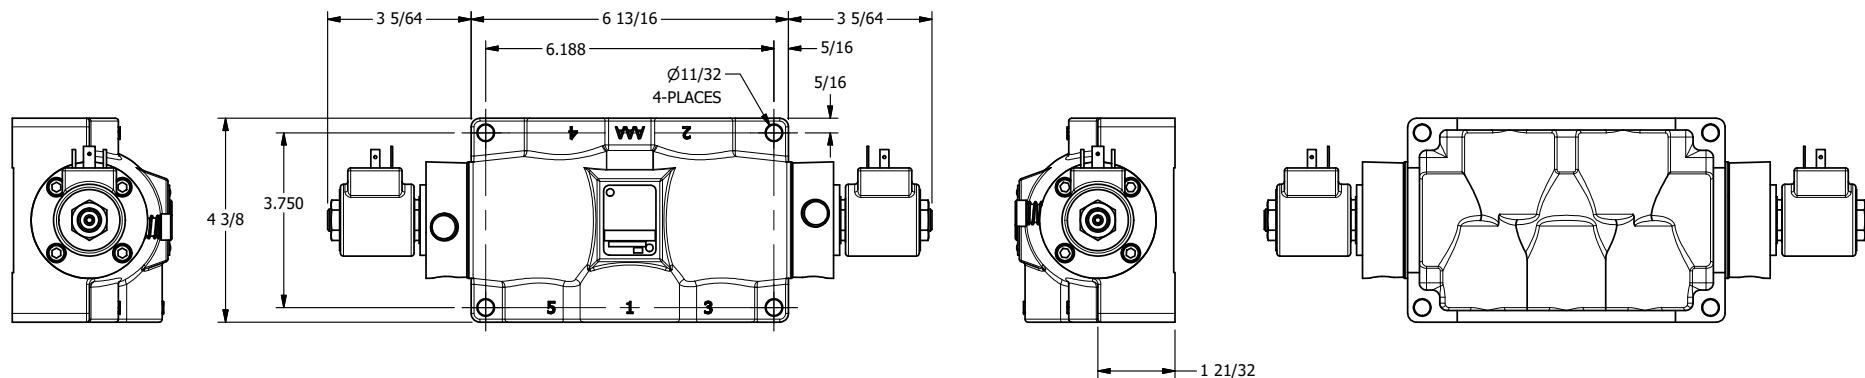

4

3

2

1

**AAA**  
PRODUCTS  
INTERNATIONAL

**AAA PRODUCTS  
INTERNATIONAL**  
7114 Harry Hines Blvd  
Dallas, TX 75235

TITLE: 3/4" SIDE PORT, DBL SOL, 3 POS,  
SPR CTR, SOL SHFT, CLSD CTR SPL,  
ISO 4400, LCKNG OVRD, EXT PILOT

DRAWING NO.:  
DIM\_SY6EDOZ

THE INFORMATION CONTAINED WITHIN THIS DOCUMENT IS PROPRIETARY TO AAA PRODUCTS AND MAY NOT BE DISCLOSED WITHOUT PRIOR WRITTEN CONSENT

4

3

2

1