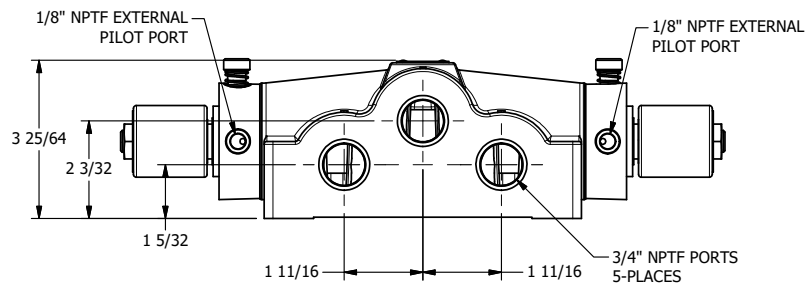

4

3

2

1

**AAA**  
PRODUCTS  
INTERNATIONAL

**AAA PRODUCTS  
INTERNATIONAL**  
7114 Harry Hines Blvd  
Dallas, TX 75235

TITLE: 3/4" SIDE PORT, DBL SOL, 3 POS,  
SPR CTR, SOL SHFT, CLSD CTR SPL,  
ISO 4400, LCKNG OVRD, EXT PILOT

DRAWING NO.:  
DIM\_SY6EDOZ

THE INFORMATION CONTAINED WITHIN THIS DOCUMENT IS PROPRIETARY TO AAA PRODUCTS AND MAY NOT BE DISCLOSED WITHOUT PRIOR WRITTEN CONSENT

4

3

2

1