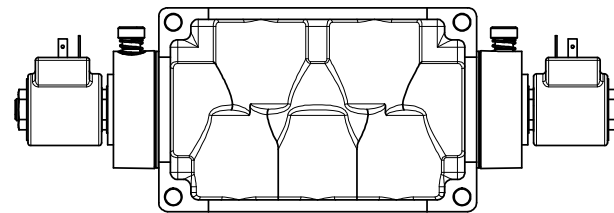

4

3

2

1

AAA
PRODUCTS
INTERNATIONAL

**AAA PRODUCTS
INTERNATIONAL**
7114 Harry Hines Blvd
Dallas, TX 75235

TITLE: 3/4" SIDE PORT, DBL SOL, 3 POS,
CLSD SPR CTR, ISO 4400 DIN,
LCKNG OVRD, TPD VENT

DRAWING NO.:
DIM_SY6EDOT