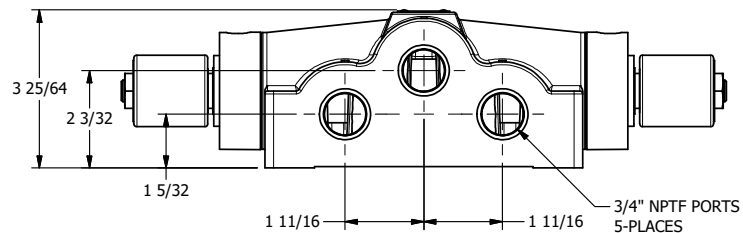

4

3

2

1

AAA
PRODUCTS
INTERNATIONAL

**AAA PRODUCTS
INTERNATIONAL**
7114 Harry Hines Blvd
Dallas, TX 75235

TITLE: 3/4" SIDE PORT, DBL SOL, 3 POS,
CLSD SPR CTR, ISO 4400 DIN,
LCKNG OVRD, TPD VENT

DRAWING NO.:
DIM_SY6EDOT