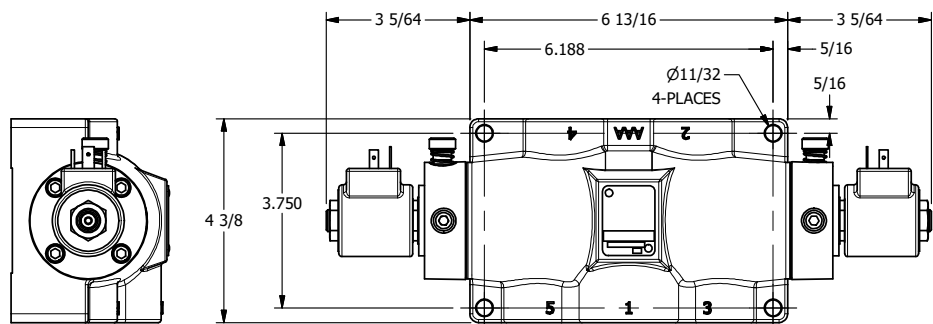

4

3

2

1

AAA
PRODUCTS
INTERNATIONAL

**AAA PRODUCTS
INTERNATIONAL**
7114 Harry Hines Blvd
Dallas, TX 75235

TITLE: 3/4" SIDE PORT, DBL SOL, 3 POS,
CLSD SPR CTR, ISO 4400 DIN,
LCKNG OVRD, TPD VENT

DRAWING NO.:
DIM_SY6EDOT