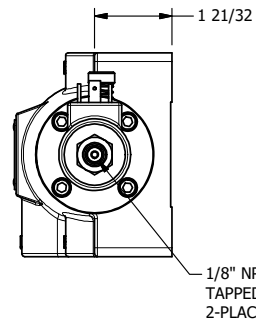

4

3

2

1

AAA
PRODUCTS
INTERNATIONAL

**AAA PRODUCTS
INTERNATIONAL**
7114 Harry Hines Blvd
Dallas, TX 75235

TITLE: 3/4" SIDE PORT, DBL SOL, 3 POS,
CLSD SPR CTR, ISO 4400 DIN,
LCKNG OVRD, TPD VENT

DRAWING NO.:
DIM_SY6EDOT