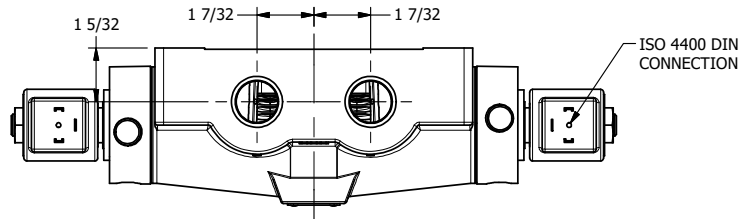

4

3

2

1

AAA
PRODUCTS
INTERNATIONAL

**AAA PRODUCTS
INTERNATIONAL**
7114 Harry Hines Blvd
Dallas, TX 75235

TITLE: 3/4" SIDE PORT, DBL SOL, 3 POS,
CLSD SPR CTR, ISO 4400 DIN,
LCKNG OVRD, TPD VENT

DRAWING NO.:
DIM_SY6EDOT