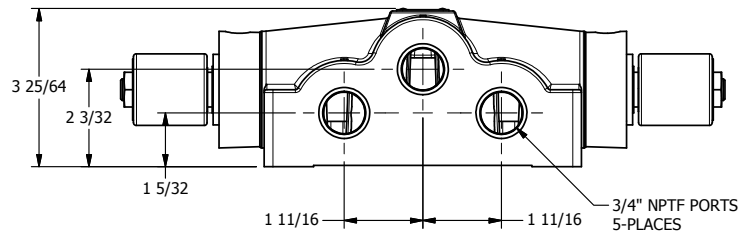

4

3

2

1

**AAA**  
PRODUCTS  
INTERNATIONAL

**AAA PRODUCTS  
INTERNATIONAL**  
7114 Harry Hines Blvd  
Dallas, TX 75235

TITLE: 3/4" SIDE PORT, DBL SOL, 3 POS,  
SPR CTR, SOL RTRN, CLSD CTR SPL,  
ISO 4400 DIN, PUSH OVRD

DRAWING NO.:  
DIM\_SY6EDOP

4

3

2

1

THE INFORMATION CONTAINED WITHIN THIS DOCUMENT IS PROPRIETARY TO AAA PRODUCTS AND MAY NOT BE DISCLOSED WITHOUT PRIOR WRITTEN CONSENT