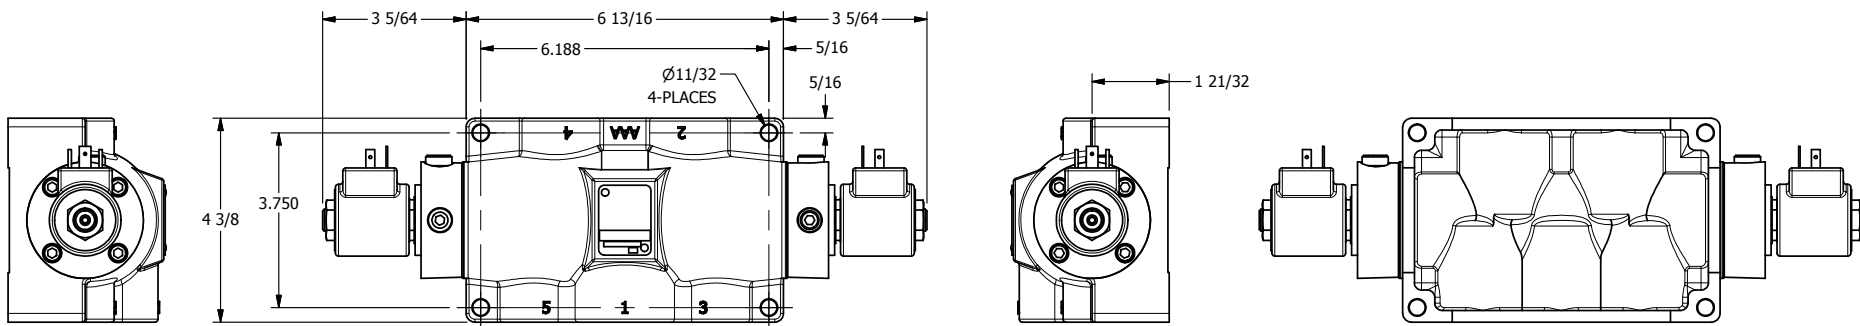

4

3

2

1

**AAA**  
PRODUCTS  
INTERNATIONAL

**AAA PRODUCTS  
INTERNATIONAL**  
7114 Harry Hines Blvd  
Dallas, TX 75235

TITLE: 3/4" SIDE PORT, DBL SOL, 3 POS,  
SPR CTR, SOL RTRN, CLSD CTR SPL,  
ISO 4400 DIN, PUSH OVRD

DRAWING NO.:  
DIM\_SY6EDOP

4

3

2

1

THE INFORMATION CONTAINED WITHIN THIS DOCUMENT IS PROPRIETARY TO AAA PRODUCTS AND MAY NOT BE DISCLOSED WITHOUT PRIOR WRITTEN CONSENT