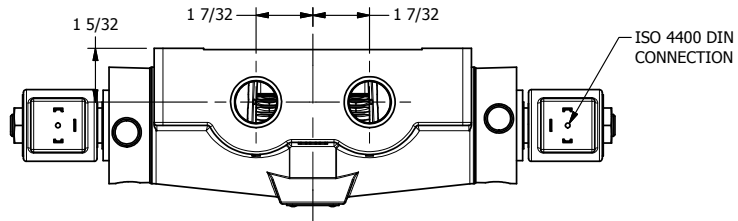

4

3

2

1

**AAA**  
PRODUCTS  
INTERNATIONAL

**AAA PRODUCTS  
INTERNATIONAL**  
7114 Harry Hines Blvd  
Dallas, TX 75235

TITLE: 3/4" SIDE PORT, DBL SOL, 3 POS,  
SPR CTR, SOL RTRN, CLSD CTR SPL,  
ISO 4400 DIN, PUSH OVRD

DRAWING NO.:  
DIM\_SY6EDOP

4

3

2

1

THE INFORMATION CONTAINED WITHIN THIS DOCUMENT IS PROPRIETARY TO AAA PRODUCTS AND MAY NOT BE DISCLOSED WITHOUT PRIOR WRITTEN CONSENT