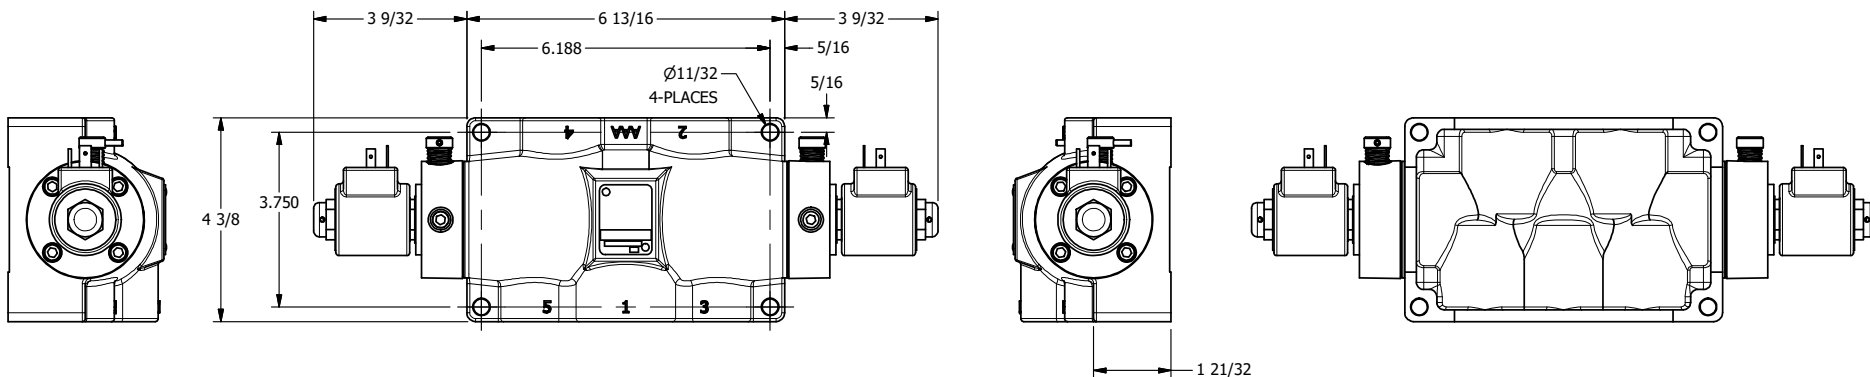

4

3

2

1

AAA
PRODUCTS
INTERNATIONAL

**AAA PRODUCTS
INTERNATIONAL**
7114 Harry Hines Blvd
Dallas, TX 75235

TITLE: 3/4" SIDE PORT, DBL SOL, 3 POS,
CLSD SPR CTR, ISO 4400 DIN,
NON-LCKNG OVRD, EXCLDR

DRAWING NO.:
DIM_SY6EDONL