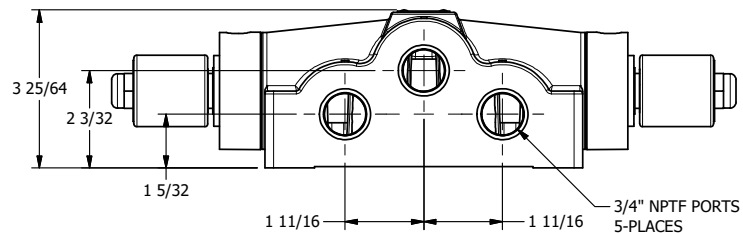

4

3

2

1

AAA
PRODUCTS
INTERNATIONAL

**AAA PRODUCTS
INTERNATIONAL**
7114 Harry Hines Blvd
Dallas, TX 75235

TITLE: 3/4" SIDE PORT, DBL SOL, 3 POS,
CLSD SPR CTR, ISO 4400 DIN,
NON-LCKNG OVRD, EXCLDR

DRAWING NO.:
DIM_SY6EDONL