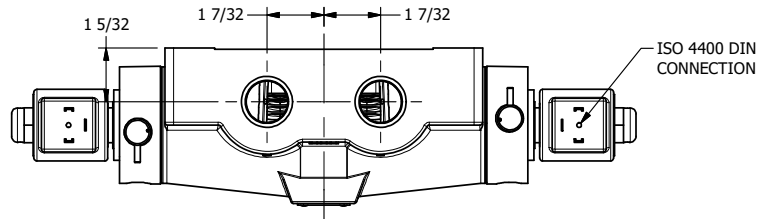

4

3

2

1

AAA
PRODUCTS
INTERNATIONAL

**AAA PRODUCTS
INTERNATIONAL**
7114 Harry Hines Blvd
Dallas, TX 75235

TITLE: 3/4" SIDE PORT, DBL SOL, 3 POS,
CLSD SPR CTR, ISO 4400 DIN,
NON-LCKNG OVRD, EXCLDR

DRAWING NO.:
DIM_SY6EDONL