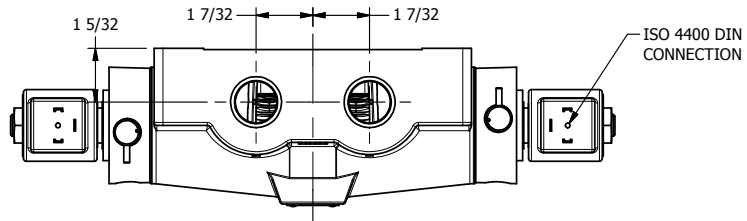

4

3

2

1

**AAA**  
PRODUCTS  
INTERNATIONAL

**AAA PRODUCTS  
INTERNATIONAL**  
7114 Harry Hines Blvd  
Dallas, TX 75235

TITLE: 3/4" SIDE PORT, DBL SOL, 3 POS,  
SPR CTR, SOL RTRN, CLSD CTR SPL,  
ISO 4400 DIN, NON-LCKNG OVRD

DRAWING NO.:  
DIM\_SY6EDON

THE INFORMATION CONTAINED WITHIN THIS DOCUMENT IS PROPRIETARY TO AAA PRODUCTS AND MAY NOT BE DISCLOSED WITHOUT PRIOR WRITTEN CONSENT

4

3

2

1