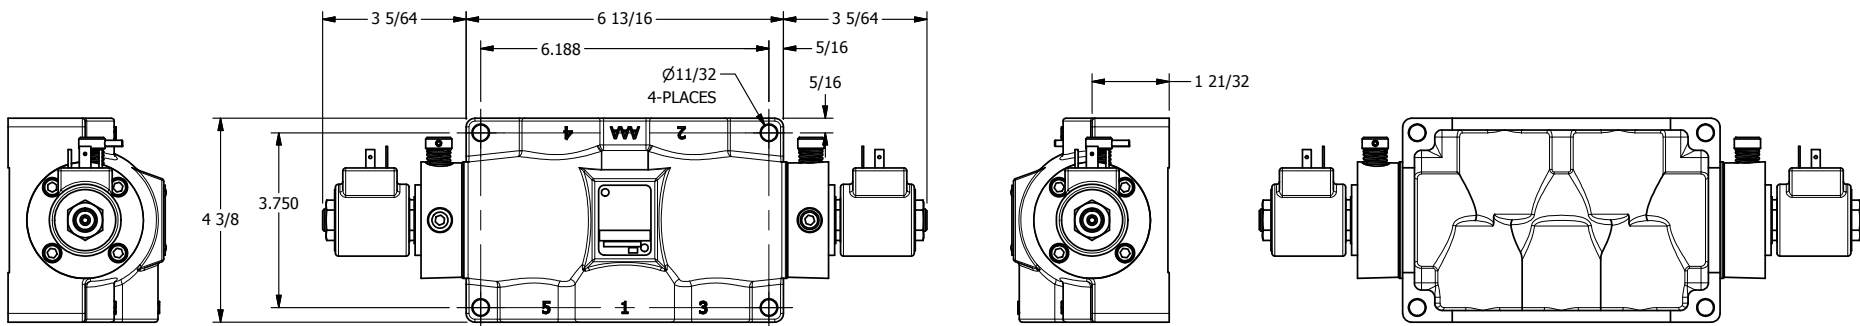

4

3

2

1

**AAA**  
PRODUCTS  
INTERNATIONAL

**AAA PRODUCTS  
INTERNATIONAL**  
7114 Harry Hines Blvd  
Dallas, TX 75235

TITLE: 3/4" SIDE PORT, DBL SOL, 3 POS,  
SPR CTR, SOL RTRN, CLSD CTR SPL,  
ISO 4400 DIN, NON-LCKNG OVRD

DRAWING NO.:  
DIM\_SY6EDON

THE INFORMATION CONTAINED WITHIN THIS DOCUMENT IS PROPRIETARY TO AAA PRODUCTS AND MAY NOT BE DISCLOSED WITHOUT PRIOR WRITTEN CONSENT

4

3

2

1