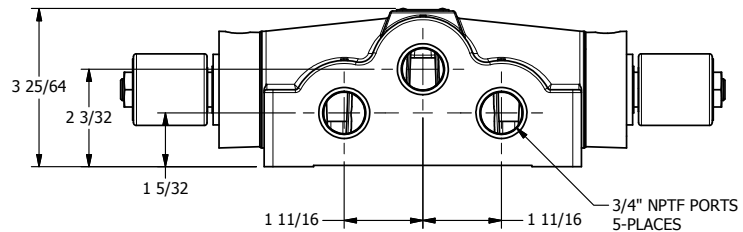

4

3

2

1

**AAA**  
PRODUCTS  
INTERNATIONAL

**AAA PRODUCTS  
INTERNATIONAL**  
7114 Harry Hines Blvd  
Dallas, TX 75235

TITLE: 3/4" SIDE PORT, DBL SOL, 3 POS,  
SPR CTR, SOL RTRN, CLSD CTR SPL,  
ISO 4400 DIN, NON-LCKNG OVRD

DRAWING NO.:  
DIM\_SY6EDON

THE INFORMATION CONTAINED WITHIN THIS DOCUMENT IS PROPRIETARY TO AAA PRODUCTS AND MAY NOT BE DISCLOSED WITHOUT PRIOR WRITTEN CONSENT

4

3

2

1