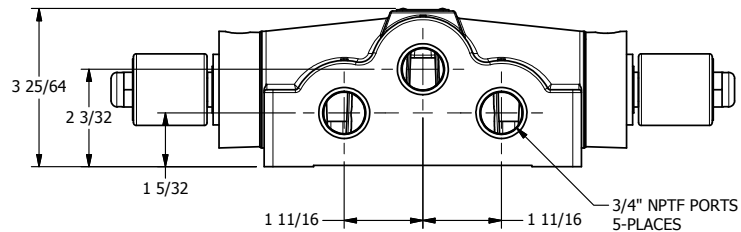

4

3

2

1

AAA
PRODUCTS
INTERNATIONAL

**AAA PRODUCTS
INTERNATIONAL**
7114 Harry Hines Blvd
Dallas, TX 75235

TITLE: 3/4" SIDE PORT, DBL SOL, 3 POS,
SPR CTR, CLSD CTR SPL, ISO 4400,
LCKNG OVRD, DUST EXCLDR

DRAWING NO.:
DIM_SY6EDOL