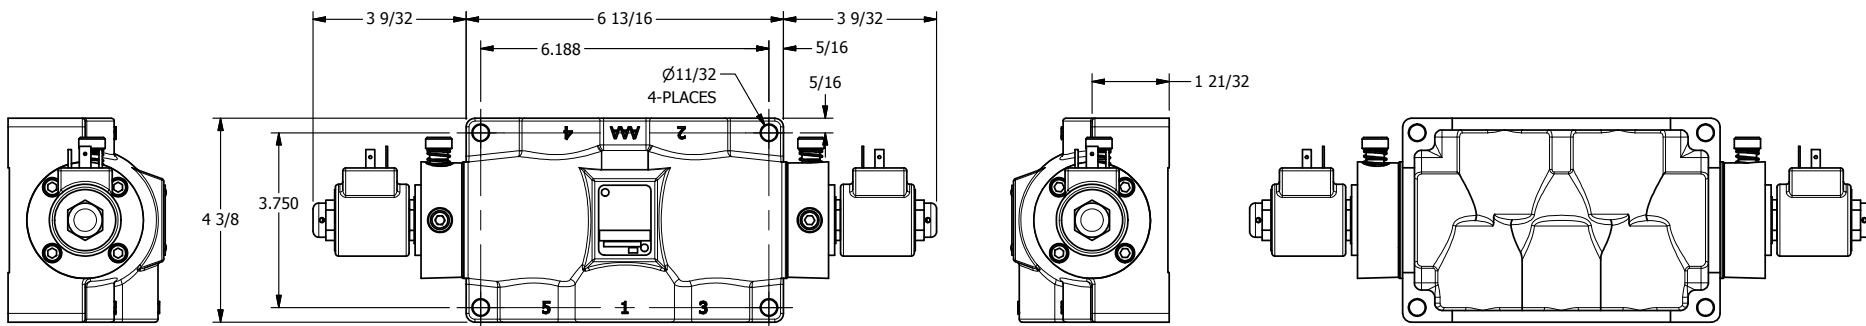

4

3

2

1

AAA
PRODUCTS
INTERNATIONAL

**AAA PRODUCTS
INTERNATIONAL**
7114 Harry Hines Blvd
Dallas, TX 75235

TITLE: 3/4" SIDE PORT, DBL SOL, 3 POS,
SPR CTR, CLSD CTR SPL, ISO 4400,
LCKNG OVRD, DUST EXCLDR

DRAWING NO.:
DIM_SY6EDOL