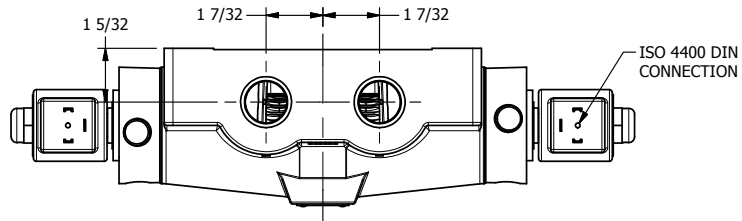

4

3

2

1

AAA
PRODUCTS
INTERNATIONAL

**AAA PRODUCTS
INTERNATIONAL**
7114 Harry Hines Blvd
Dallas, TX 75235

TITLE: 3/4" SIDE PORT, DBL SOL, 3 POS,
SPR CTR, CLSD CTR SPL, ISO 4400,
LCKNG OVRD, DUST EXCLDR

DRAWING NO.:
DIM_SY6EDOL