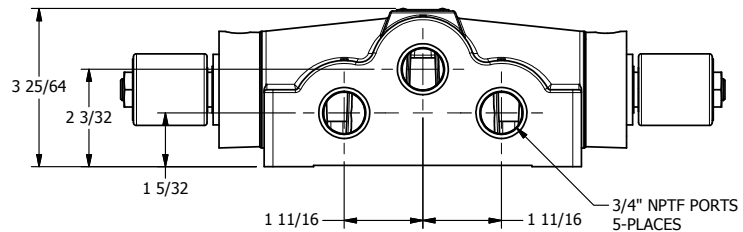

4

3

2

1

AAA
PRODUCTS
INTERNATIONAL

**AAA PRODUCTS
INTERNATIONAL**
7114 Harry Hines Blvd
Dallas, TX 75235

TITLE: 3/4" SIDE PORT, DBL SOL, 3 POS,
SPR CTR, SOL RTRN, CLSD CTR SPL,
ISO 4400 DIN, LCKNG OVRD

DRAWING NO.:
DIM_SY6EDO