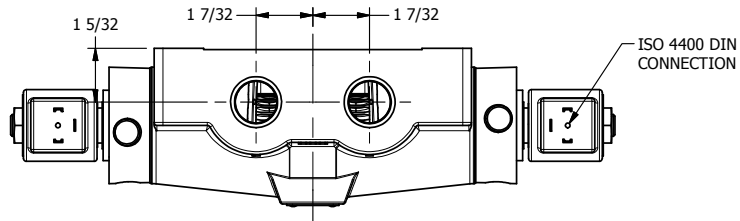

4

3

2

1

AAA
PRODUCTS
INTERNATIONAL

**AAA PRODUCTS
INTERNATIONAL**
7114 Harry Hines Blvd
Dallas, TX 75235

TITLE: 3/4" SIDE PORT, DBL SOL, 3 POS,
SPR CTR, SOL RTRN, CLSD CTR SPL,
ISO 4400 DIN, LCKNG OVRD

DRAWING NO.:
DIM_SY6EDO