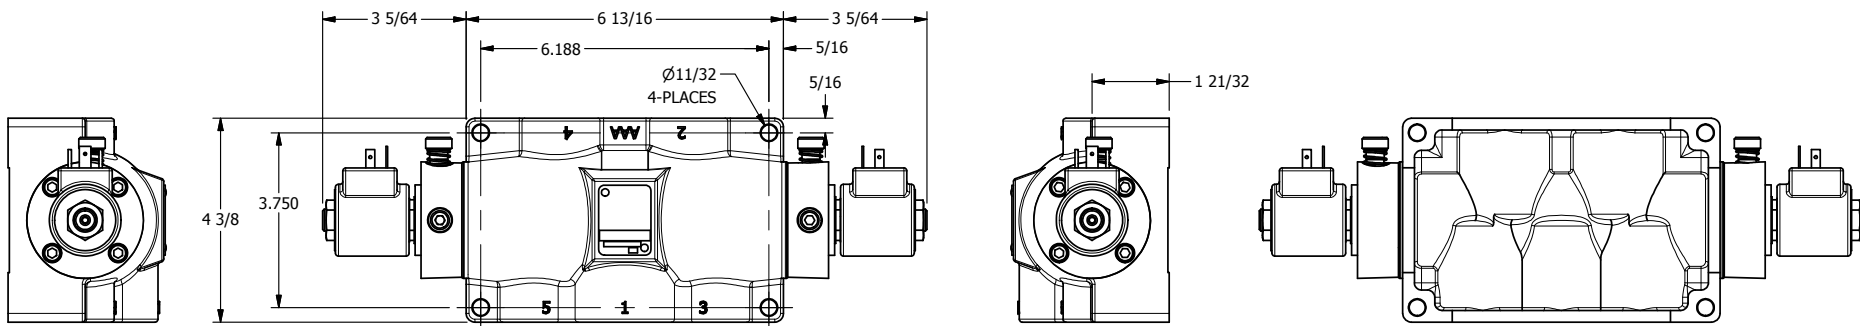

4

3

2

1

AAA
PRODUCTS
INTERNATIONAL

**AAA PRODUCTS
INTERNATIONAL**
7114 Harry Hines Blvd
Dallas, TX 75235

TITLE: 3/4" SIDE PORT, DBL SOL, 3 POS,
SPR CTR, SOL RTRN, CLSD CTR SPL,
ISO 4400 DIN, LCKNG OVRD

DRAWING NO.:
DIM_SY6EDO