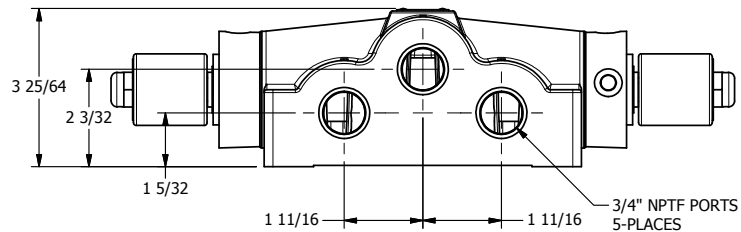

4

3

2

1

AAA
PRODUCTS
INTERNATIONAL

**AAA PRODUCTS
INTERNATIONAL**
7114 Harry Hines Blvd
Dallas, TX 75235

TITLE: 3/4" SIDE PORT, DBL SOL, 3 POS,
SPR CTR, SOL RTRN, CLSD CTR SPL,
ISO 4400 DIN, DUST EXCLDR

DRAWING NO.:
DIM_SY6EDL