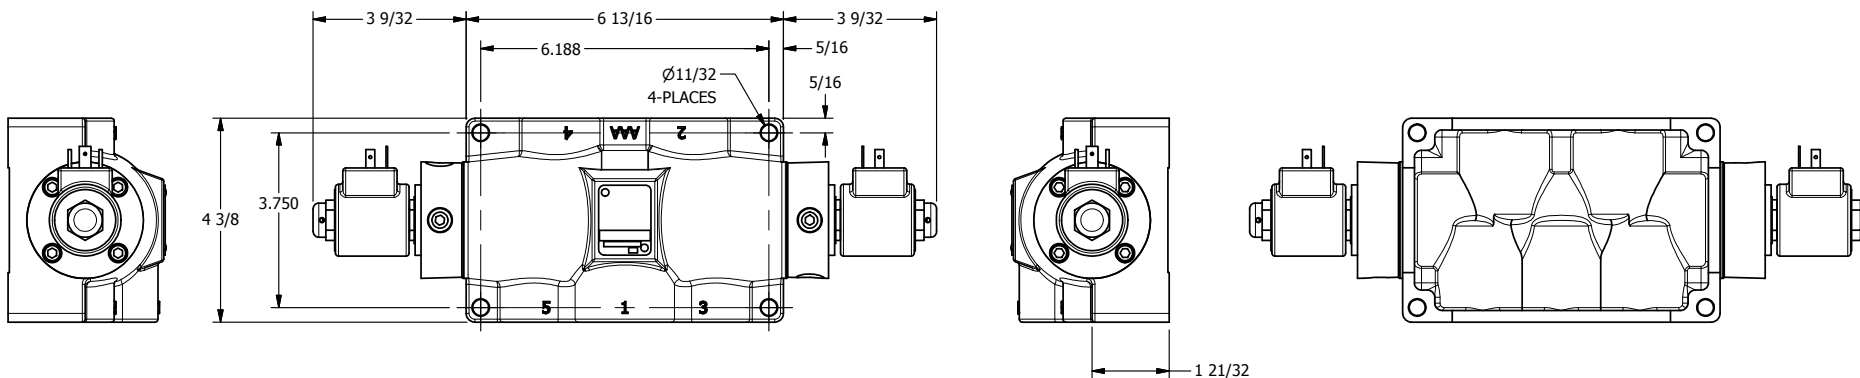

4

3

2

1

AAA
PRODUCTS
INTERNATIONAL

**AAA PRODUCTS
INTERNATIONAL**
7114 Harry Hines Blvd
Dallas, TX 75235

TITLE: 3/4" SIDE PORT, DBL SOL, 3 POS,
SPR CTR, SOL RTRN, CLSD CTR SPL,
ISO 4400 DIN, DUST EXCLDR

DRAWING NO.:
DIM_SY6EDL