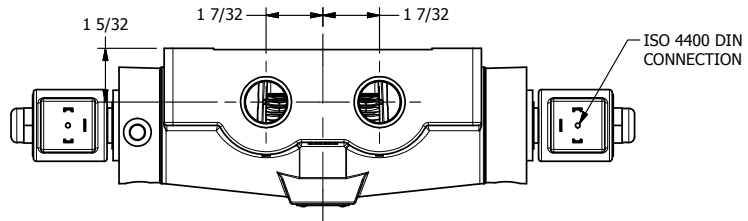

4

3

2

1

AAA
PRODUCTS
INTERNATIONAL

**AAA PRODUCTS
INTERNATIONAL**
7114 Harry Hines Blvd
Dallas, TX 75235

TITLE: 3/4" SIDE PORT, DBL SOL, 3 POS,
SPR CTR, SOL RTRN, CLSD CTR SPL,
ISO 4400 DIN, DUST EXCLDR

DRAWING NO.:
DIM_SY6EDL