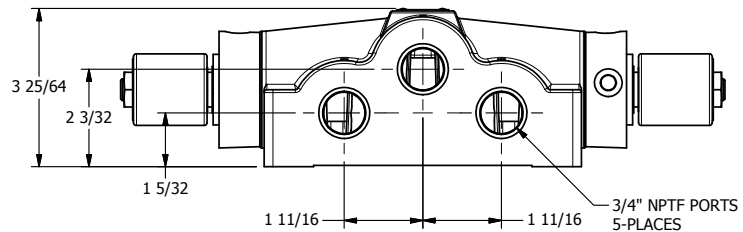

4

3

2

1

AAA
PRODUCTS
INTERNATIONAL

**AAA PRODUCTS
INTERNATIONAL**
7114 Harry Hines Blvd
Dallas, TX 75235

TITLE: 3/4" SIDE PORT, DBL SOL, 3 POS,
SPR CTR, SOL RTRN, CLSD CTR SPL,
ISO 4400 DIN

PART NO.:
DIM_SY6ED