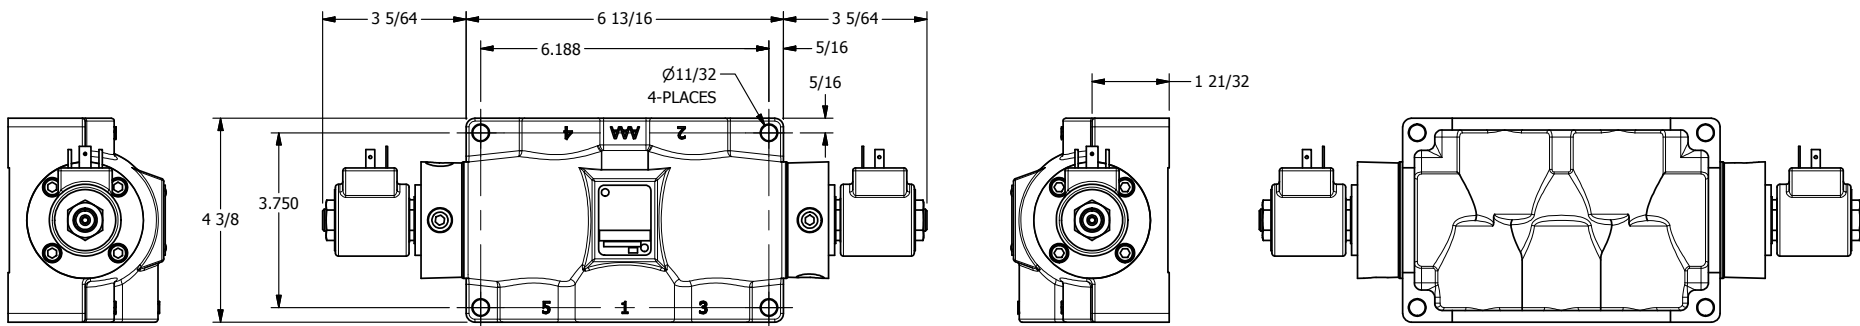

4

3

2

1

AAA
PRODUCTS
INTERNATIONAL

**AAA PRODUCTS
INTERNATIONAL**
7114 Harry Hines Blvd
Dallas, TX 75235

TITLE: 3/4" SIDE PORT, DBL SOL, 3 POS,
SPR CTR, SOL RTRN, CLSD CTR SPL,
ISO 4400 DIN

PART NO.:
DIM_SY6ED