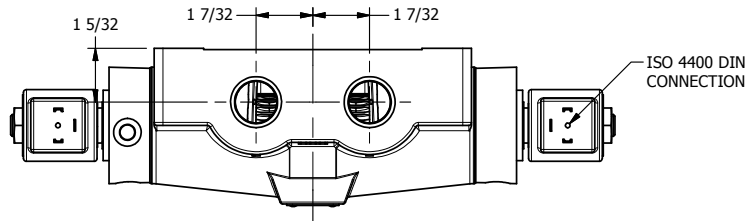

4

3

2

1

AAA
PRODUCTS
INTERNATIONAL

**AAA PRODUCTS
INTERNATIONAL**
7114 Harry Hines Blvd
Dallas, TX 75235

TITLE: 3/4" SIDE PORT, DBL SOL, 3 POS,
SPR CTR, SOL RTRN, CLSD CTR SPL,
ISO 4400 DIN

PART NO.:
DIM_SY6ED