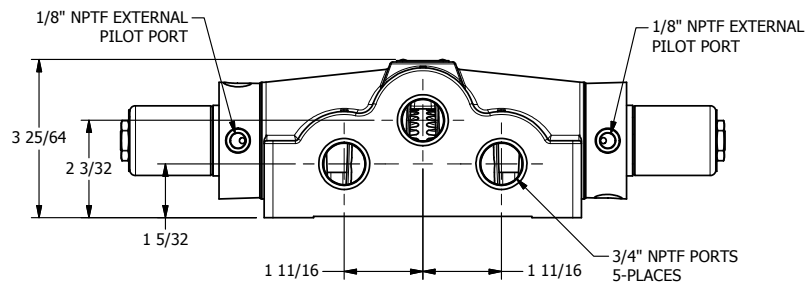

4

3

2

1

AAA
PRODUCTS
INTERNATIONAL

**AAA PRODUCTS
INTERNATIONAL**
7114 Harry Hines Blvd
Dallas, TX 75235

TITLE: 3/4" SIDE PORT, DBL SOL, 3 POS,
SPR CTR, SOL RTRN, REGEN CTR SPL,
CLASSIC SOL, EXT PILOT

DRAWING NO.:
DIM_SY6DZ