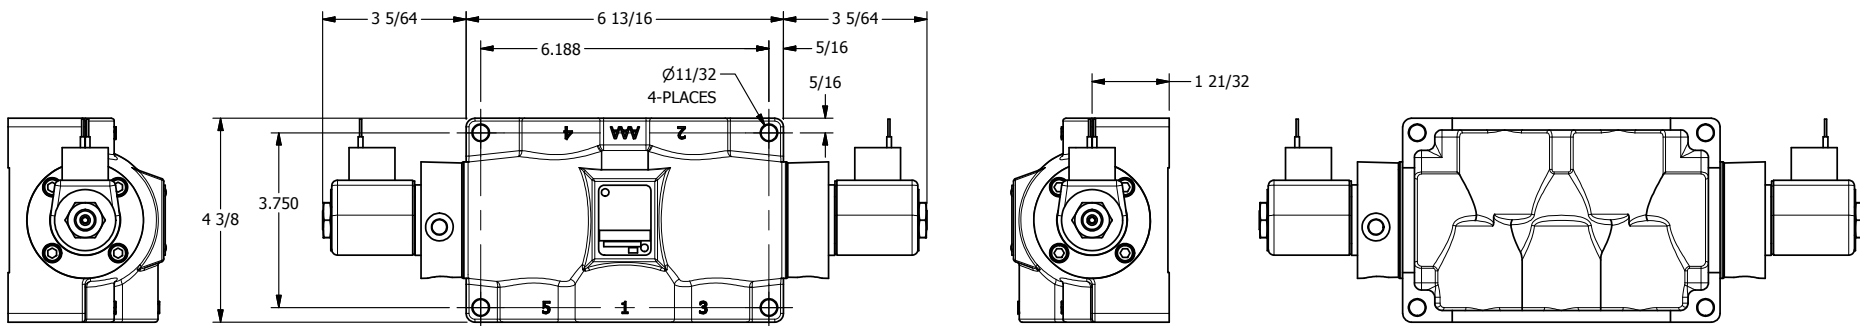

4

3

2

1

AAA
PRODUCTS
INTERNATIONAL

**AAA PRODUCTS
INTERNATIONAL**
7114 Harry Hines Blvd
Dallas, TX 75235

TITLE: 3/4" SIDE PORT, DBL SOL, 3 POS,
SPR CTR, SOL RTRN, REGEN CTR SPL,
CLASSIC SOL, EXT PILOT

DRAWING NO.:
DIM_SY6DZ