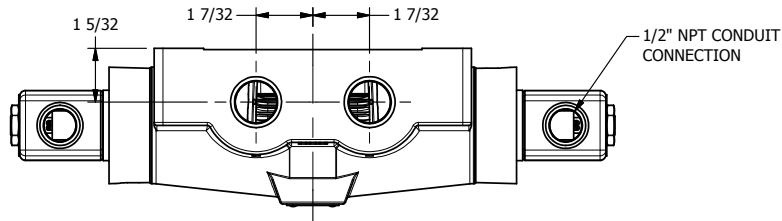

4

3

2

1

AAA
PRODUCTS
INTERNATIONAL

**AAA PRODUCTS
INTERNATIONAL**
7114 Harry Hines Blvd
Dallas, TX 75235

TITLE: 3/4" SIDE PORT, DBL SOL, 3 POS,
SPR CTR, SOL RTRN, REGEN CTR SPL,
CLASSIC SOL, EXT PILOT

DRAWING NO.:
DIM_SY6DZ