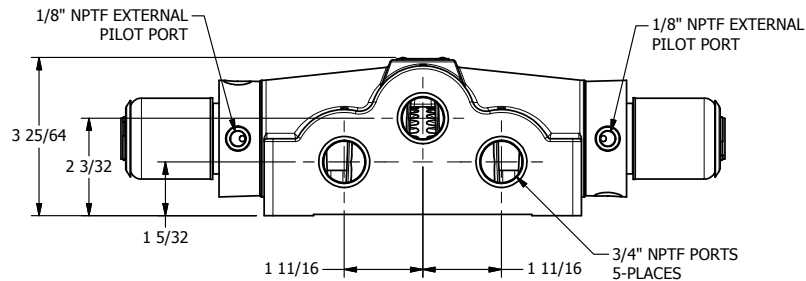

4

3

2

1

AAA
PRODUCTS
INTERNATIONAL

**AAA PRODUCTS
INTERNATIONAL**
7114 Harry Hines Blvd
Dallas, TX 75235

TITLE: 3/4" SIDE PORT, DBL SOL, 3 POS,
SPR CTR, SOL RTRN, REGEN CTR SPL,
EXPL PROOF, EXT PILOT

DRAWING NO.:
DIM_SY6DXZ