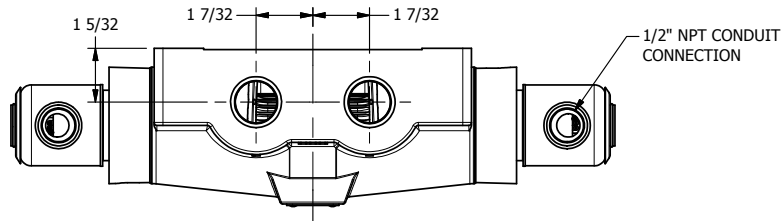

4

3

2

1

AAA
PRODUCTS
INTERNATIONAL

**AAA PRODUCTS
INTERNATIONAL**
7114 Harry Hines Blvd
Dallas, TX 75235

TITLE: 3/4" SIDE PORT, DBL SOL, 3 POS,
SPR CTR, SOL RTRN, REGEN CTR SPL,
EXPL PROOF, EXT PILOT

DRAWING NO.:
DIM_SY6DXZ