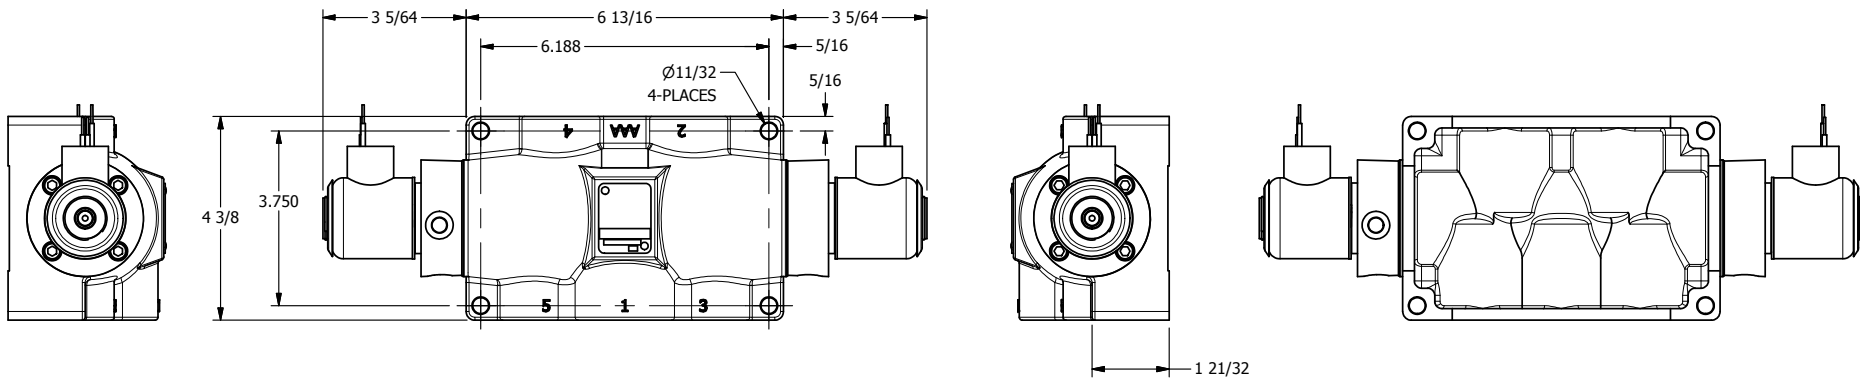

4

3

2

1

AAA
PRODUCTS
INTERNATIONAL

**AAA PRODUCTS
INTERNATIONAL**
7114 Harry Hines Blvd
Dallas, TX 75235

TITLE: 3/4" SIDE PORT, DBL SOL, 3 POS,
SPR CTR, SOL RTRN, REGEN CTR SPL,
EXPL PROOF, EXT PILOT

DRAWING NO.:
DIM_SY6DXZ