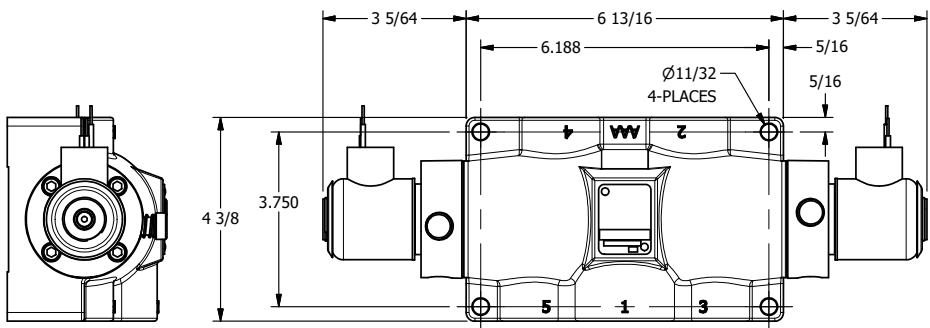

4

3

2

1

1/2" NPT CONDUIT CONNECTION

1/8" NPTF EXTERNAL PILOT PORT

1/8" NPTF EXTERNAL PILOT PORT

3/4" NPTF PORTS 5-PLACES

**AAA**  
PRODUCTS  
INTERNATIONAL

**AAA PRODUCTS INTERNATIONAL**  
7114 Harry Hines Blvd  
Dallas, TX 75235

TITLE: 3/4" SIDE PORT, DBL SOL, 3 POS,  
SPR CTR, SOL SHFT, FLOAT CTR SPL,  
EXPL PROOF, LCKNG OVRD, EXT PILOT