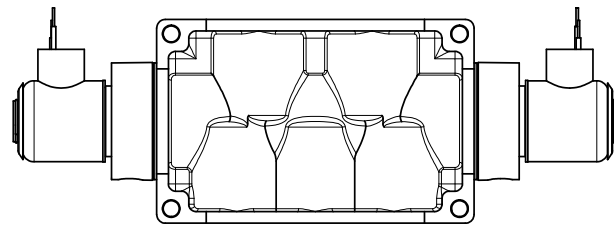

4

3

2

1

1/2" NPT CONDUIT CONNECTION

1/8" NPTF EXTERNAL PILOT PORT

1/8" NPTF EXTERNAL PILOT PORT

3/4" NPTF PORTS 5-PLACES

**AAA**  
PRODUCTS  
INTERNATIONAL

**AAA PRODUCTS INTERNATIONAL**  
7114 Harry Hines Blvd  
Dallas, TX 75235

TITLE: 3/4" SIDE PORT, DBL SOL, 3 POS,  
SPR CTR, SOL SHFT, FLOAT CTR SPL,  
EXPL PROOF, LCKNG OVRD, EXT PILOT