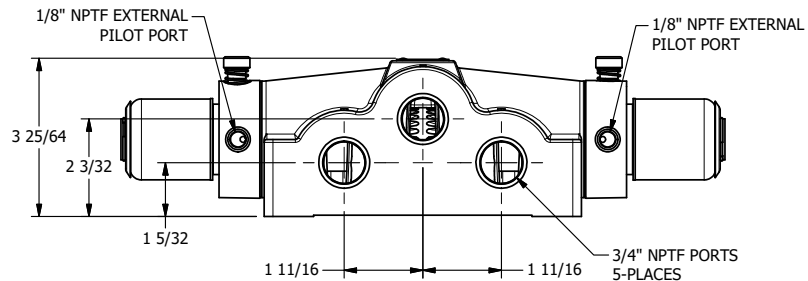

4

3

2

1

1/2" NPT CONDUIT CONNECTION

1/8" NPTF EXTERNAL PILOT PORT

1/8" NPTF EXTERNAL PILOT PORT

3/4" NPTF PORTS 5-PLACES

**AAA**  
PRODUCTS  
INTERNATIONAL

**AAA PRODUCTS INTERNATIONAL**  
7114 Harry Hines Blvd  
Dallas, TX 75235

TITLE: 3/4" SIDE PORT, DBL SOL, 3 POS,  
SPR CTR, SOL SHFT, FLOAT CTR SPL,  
EXPL PROOF, LCKNG OVRD, EXT PILOT