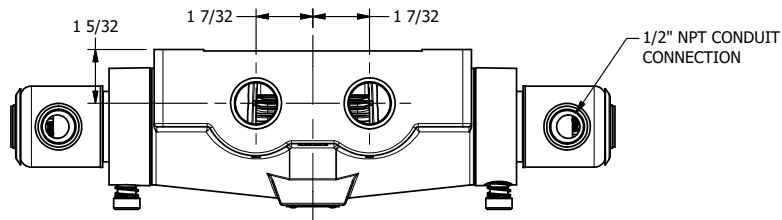

4

3

2

1

1/2" NPT CONDUIT CONNECTION

1/8" NPTF EXTERNAL PILOT PORT

1/8" NPTF EXTERNAL PILOT PORT

3/4" NPTF PORTS 5-PLACES

**AAA**  
PRODUCTS  
INTERNATIONAL

**AAA PRODUCTS INTERNATIONAL**  
7114 Harry Hines Blvd  
Dallas, TX 75235

TITLE: 3/4" SIDE PORT, DBL SOL, 3 POS,  
SPR CTR, SOL SHFT, FLOAT CTR SPL,  
EXPL PROOF, LCKNG OVRD, EXT PILOT