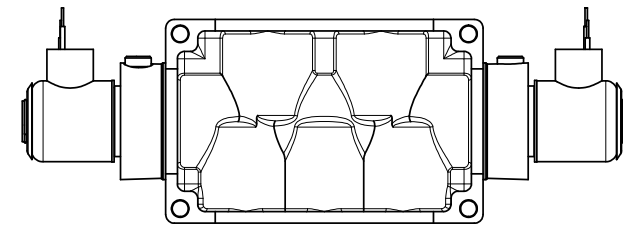

4

3

2

1

1 21/32

**AAA**  
PRODUCTS  
INTERNATIONAL

**AAA PRODUCTS  
INTERNATIONAL**  
7114 Harry Hines Blvd  
Dallas, TX 75235

TITLE: 3/4" SIDE PORT, DBL SOL, 3 POS,  
SPR CTR, SOL RTRN, REGEN CTR SPL,  
EXPL PROOF, PUSH OVRD

DRAWING NO.:  
DIM\_SY6DXOP

4

3

2

1

THE INFORMATION CONTAINED WITHIN THIS DOCUMENT IS PROPRIETARY TO AAA PRODUCTS AND MAY NOT BE DISCLOSED WITHOUT PRIOR WRITTEN CONSENT