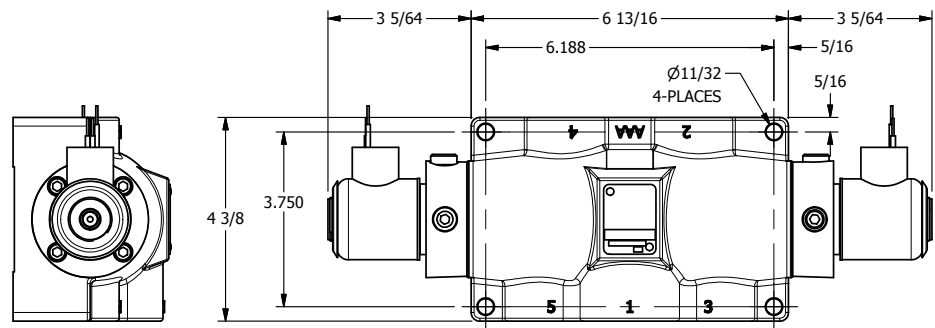

4

3

2

1

1 21/32

**AAA**  
PRODUCTS  
INTERNATIONAL

**AAA PRODUCTS  
INTERNATIONAL**  
7114 Harry Hines Blvd  
Dallas, TX 75235

TITLE: 3/4" SIDE PORT, DBL SOL, 3 POS,  
SPR CTR, SOL RTRN, REGEN CTR SPL,  
EXPL PROOF, PUSH OVRD

DRAWING NO.:  
DIM\_SY6DXOP

4

3

2

1

THE INFORMATION CONTAINED WITHIN THIS DOCUMENT IS PROPRIETARY TO AAA PRODUCTS AND MAY NOT BE DISCLOSED WITHOUT PRIOR WRITTEN CONSENT