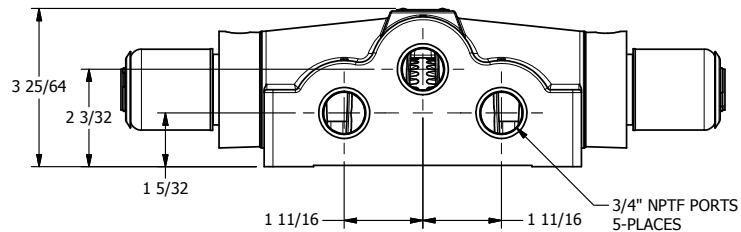

4

3

2

1

1 21/32

**AAA**  
PRODUCTS  
INTERNATIONAL

**AAA PRODUCTS  
INTERNATIONAL**  
7114 Harry Hines Blvd  
Dallas, TX 75235

TITLE: 3/4" SIDE PORT, DBL SOL, 3 POS,  
SPR CTR, SOL RTRN, REGEN CTR SPL,  
EXPL PROOF, PUSH OVRD

DRAWING NO.:  
DIM\_SY6DXOP

4

3

2

1

THE INFORMATION CONTAINED WITHIN THIS DOCUMENT IS PROPRIETARY TO AAA PRODUCTS AND MAY NOT BE DISCLOSED WITHOUT PRIOR WRITTEN CONSENT