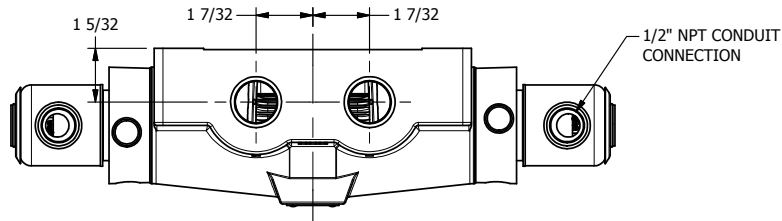

4

3

2

1

1 21/32

**AAA**  
PRODUCTS  
INTERNATIONAL

**AAA PRODUCTS  
INTERNATIONAL**  
7114 Harry Hines Blvd  
Dallas, TX 75235

TITLE: 3/4" SIDE PORT, DBL SOL, 3 POS,  
SPR CTR, SOL RTRN, REGEN CTR SPL,  
EXPL PROOF, PUSH OVRD

DRAWING NO.:  
DIM\_SY6DXOP

4

3

2

1

THE INFORMATION CONTAINED WITHIN THIS DOCUMENT IS PROPRIETARY TO AAA PRODUCTS AND MAY NOT BE DISCLOSED WITHOUT PRIOR WRITTEN CONSENT