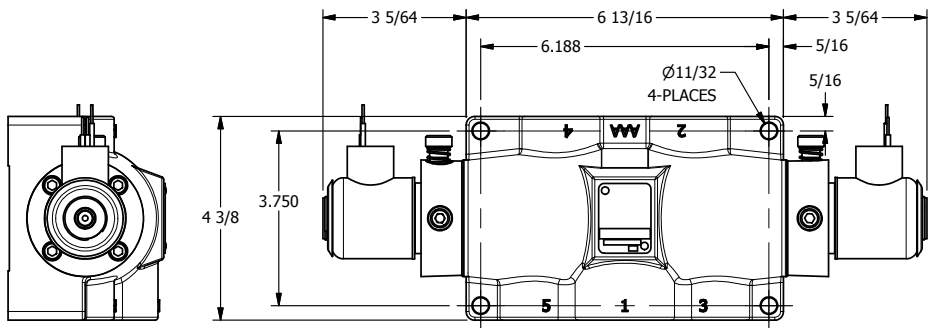

4

3

2

1

1/2" NPT CONDUIT CONNECTION

1 21/32

3/4" NPTF PORTS 5-PLACES

AAA
PRODUCTS
INTERNATIONAL

AAA PRODUCTS INTERNATIONAL
7114 Harry Hines Blvd
Dallas, TX 75235

TITLE: 3/4" SIDE PORT, DBL SOL, 3 POS,
SPR CTR, SOL RTRN, REGEN CTR SPL,
EXPL PROOF, LCKNG OVRD

DRAWING NO.:
DIM_SY6DXO

4

3

2

1

THE INFORMATION CONTAINED WITHIN THIS DOCUMENT IS PROPRIETARY TO AAA PRODUCTS AND MAY NOT BE DISCLOSED WITHOUT PRIOR WRITTEN CONSENT