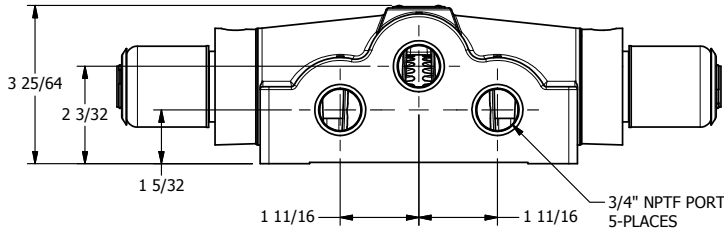

4

3

2

1

1/2" NPT CONDUIT CONNECTION

1 21/32

3/4" NPTF PORTS 5-PLACES

AAA
PRODUCTS
INTERNATIONAL

AAA PRODUCTS INTERNATIONAL
7114 Harry Hines Blvd
Dallas, TX 75235

TITLE: 3/4" SIDE PORT, DBL SOL, 3 POS,
SPR CTR, SOL RTRN, REGEN CTR SPL,
EXPL PROOF, LCKNG OVRD

DRAWING NO.:
DIM_SY6DXO

4

3

2

1

THE INFORMATION CONTAINED WITHIN THIS DOCUMENT IS PROPRIETARY TO AAA PRODUCTS AND MAY NOT BE DISCLOSED WITHOUT PRIOR WRITTEN CONSENT