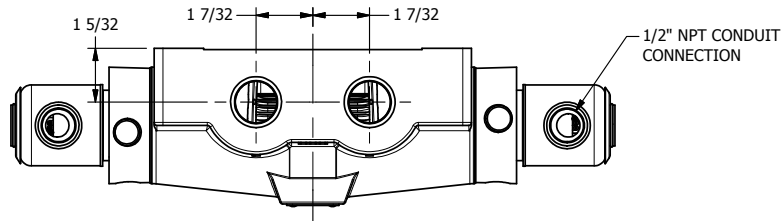

4

3

2

1

1/2" NPT CONDUIT CONNECTION

1 21/32

3/4" NPTF PORTS 5-PLACES

AAA
PRODUCTS
INTERNATIONAL

AAA PRODUCTS INTERNATIONAL
7114 Harry Hines Blvd
Dallas, TX 75235

TITLE: 3/4" SIDE PORT, DBL SOL, 3 POS,
SPR CTR, SOL RTRN, REGEN CTR SPL,
EXPL PROOF, LCKNG OVRD

DRAWING NO.:
DIM_SY6DXO

4

3

2

1

THE INFORMATION CONTAINED WITHIN THIS DOCUMENT IS PROPRIETARY TO AAA PRODUCTS AND MAY NOT BE DISCLOSED WITHOUT PRIOR WRITTEN CONSENT