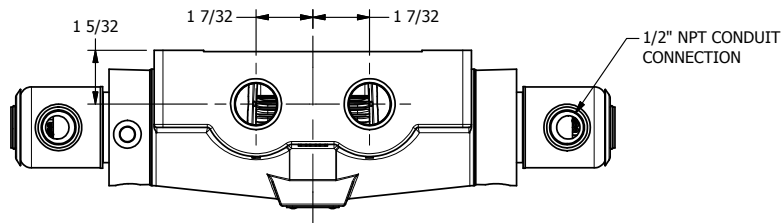

4

3

2

1

1/2" NPT CONDUIT CONNECTION

3/4" NPTF PORTS 5-PLACES

AAA
PRODUCTS
INTERNATIONAL

AAA PRODUCTS INTERNATIONAL
7114 Harry Hines Blvd
Dallas, TX 75235

TITLE: 3/4" SIDE PORT, DBL SOL, 3 POS,
SPR CTR, SOL RTRN, REGEN CTR SPL,
EXPL PROOF

PART NO.:
DIM_SY6DX

4

3

2

1

THE INFORMATION CONTAINED WITHIN THIS DOCUMENT IS PROPRIETARY TO AAA PRODUCTS AND MAY NOT BE DISCLOSED WITHOUT PRIOR WRITTEN CONSENT