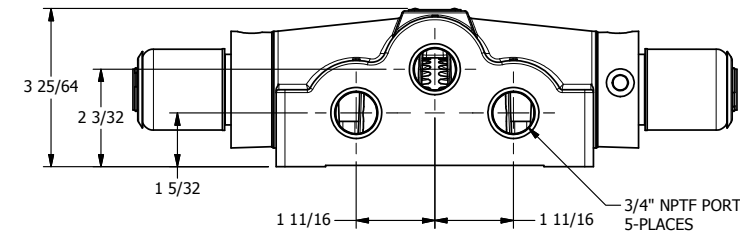

4

3

2

1

1/2" NPT CONDUIT CONNECTION

3/4" NPTF PORTS 5-PLACES

AAA
PRODUCTS
INTERNATIONAL

AAA PRODUCTS INTERNATIONAL
7114 Harry Hines Blvd
Dallas, TX 75235

TITLE: 3/4" SIDE PORT, DBL SOL, 3 POS,
SPR CTR, SOL RTRN, REGEN CTR SPL,
EXPL PROOF

PART NO.:
DIM_SY6DX

4

3

2

1

THE INFORMATION CONTAINED WITHIN THIS DOCUMENT IS PROPRIETARY TO AAA PRODUCTS AND MAY NOT BE DISCLOSED WITHOUT PRIOR WRITTEN CONSENT