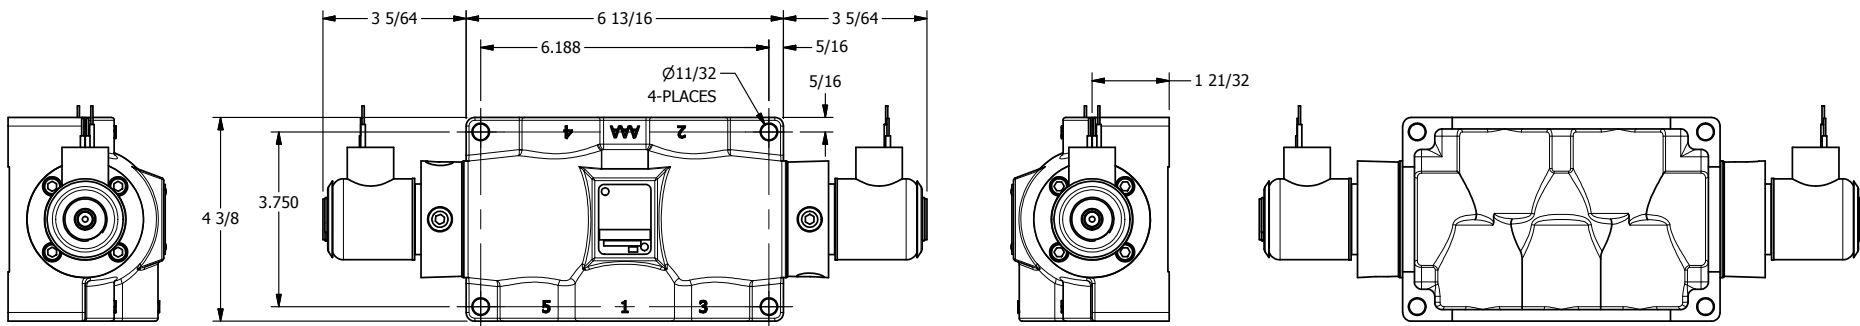

4

3

2

1

1/2" NPT CONDUIT CONNECTION

3/4" NPTF PORTS 5-PLACES

AAA
PRODUCTS
INTERNATIONAL

AAA PRODUCTS INTERNATIONAL
7114 Harry Hines Blvd
Dallas, TX 75235

TITLE: 3/4" SIDE PORT, DBL SOL, 3 POS,
SPR CTR, SOL RTRN, REGEN CTR SPL,
EXPL PROOF

PART NO.:
DIM_SY6DX

4

3

2

1

THE INFORMATION CONTAINED WITHIN THIS DOCUMENT IS PROPRIETARY TO AAA PRODUCTS AND MAY NOT BE DISCLOSED WITHOUT PRIOR WRITTEN CONSENT