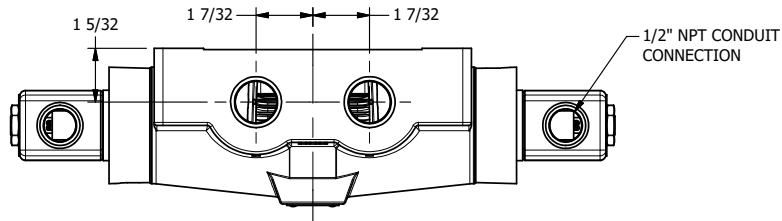

4

3

2

1

AAA
PRODUCTS
INTERNATIONAL

AAA PRODUCTS INTERNATIONAL
7114 Harry Hines Blvd
Dallas, TX 75235

TITLE: 3/4" SIDE PORT, DBL SOL, 3 POS,
SPR CTR, SOL RTRN, REGEN CTR SPL,
CLASSIC SOL, TAPPED VENT, EXT PILOT

DRAWING NO.:
DIM_SY6DTZ

THE INFORMATION CONTAINED WITHIN THIS DOCUMENT IS PROPRIETARY TO AAA PRODUCTS AND MAY NOT BE DISCLOSED WITHOUT PRIOR WRITTEN CONSENT

4

3

2

1