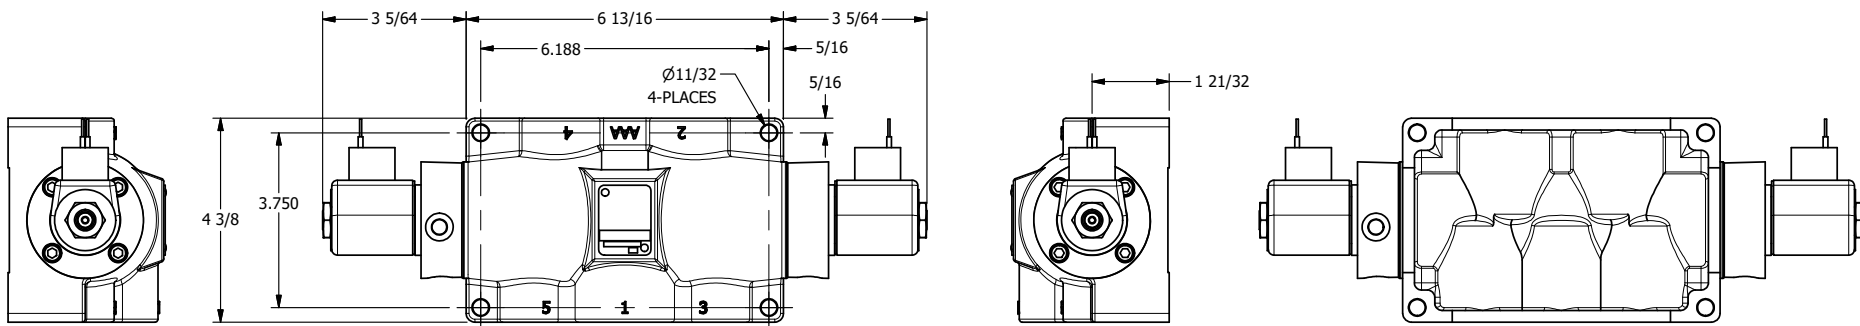

4

3

2

1

AAA
PRODUCTS
INTERNATIONAL

AAA PRODUCTS INTERNATIONAL
7114 Harry Hines Blvd
Dallas, TX 75235

TITLE: 3/4" SIDE PORT, DBL SOL, 3 POS,
SPR CTR, SOL RTRN, REGEN CTR SPL,
CLASSIC SOL, TAPPED VENT, EXT PILOT

DRAWING NO.:
DIM_SY6DTZ

THE INFORMATION CONTAINED WITHIN THIS DOCUMENT IS PROPRIETARY TO AAA PRODUCTS AND MAY NOT BE DISCLOSED WITHOUT PRIOR WRITTEN CONSENT

4

3

2

1