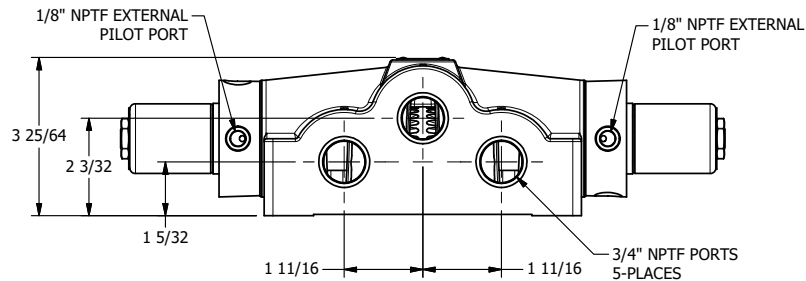

4

3

2

1

AAA
PRODUCTS
INTERNATIONAL

AAA PRODUCTS INTERNATIONAL
7114 Harry Hines Blvd
Dallas, TX 75235

TITLE: 3/4" SIDE PORT, DBL SOL, 3 POS,
SPR CTR, SOL RTRN, REGEN CTR SPL,
CLASSIC SOL, TAPPED VENT, EXT PILOT

DRAWING NO.:
DIM_SY6DTZ

THE INFORMATION CONTAINED WITHIN THIS DOCUMENT IS PROPRIETARY TO AAA PRODUCTS AND MAY NOT BE DISCLOSED WITHOUT PRIOR WRITTEN CONSENT

4

3

2

1