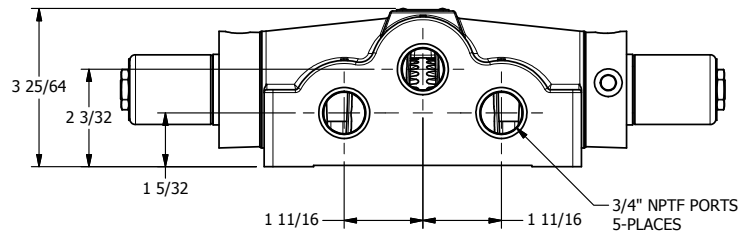

4

3

2

1

AAA
PRODUCTS
INTERNATIONAL

**AAA PRODUCTS
INTERNATIONAL**
7114 Harry Hines Blvd
Dallas, TX 75235

TITLE: 3/4" SIDE PORT, DBL SOL, 3 POS,
SPR CTR, SOL RTRN, REGEN CTR SPL,
CLASSIC SOL, TAPPED VENT

DRAWING NO.:
DIM_SY6DT