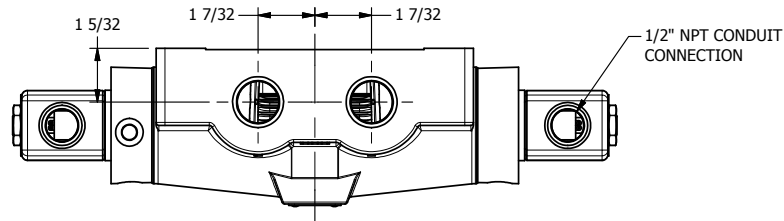

4

3

2

1

AAA
PRODUCTS
INTERNATIONAL

**AAA PRODUCTS
INTERNATIONAL**
7114 Harry Hines Blvd
Dallas, TX 75235

TITLE: 3/4" SIDE PORT, DBL SOL, 3 POS,
SPR CTR, SOL RTRN, REGEN CTR SPL,
CLASSIC SOL, TAPPED VENT

DRAWING NO.:
DIM_SY6DT