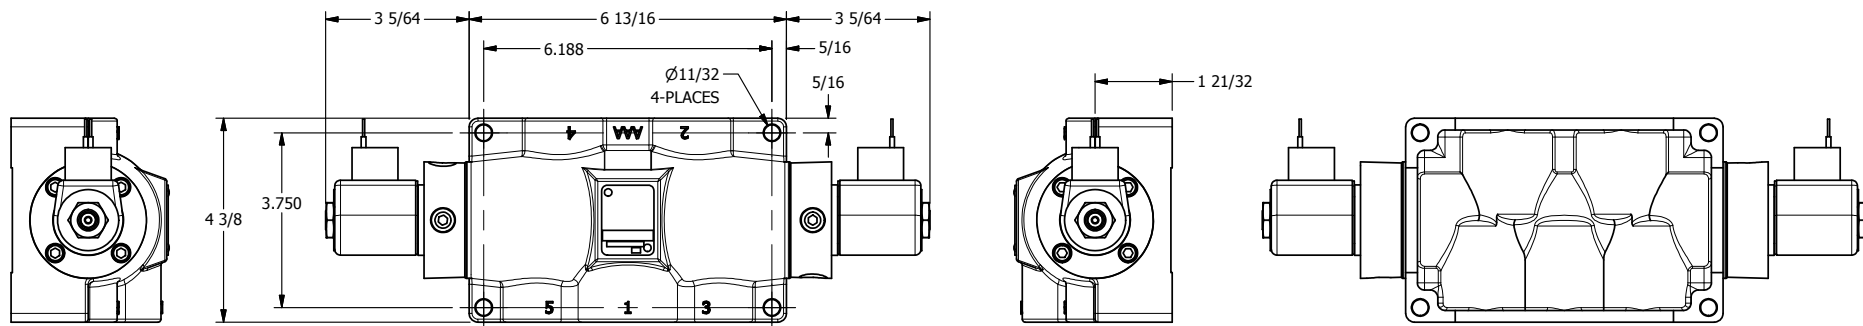

4

3

2

1

AAA
PRODUCTS
INTERNATIONAL

**AAA PRODUCTS
INTERNATIONAL**
7114 Harry Hines Blvd
Dallas, TX 75235

TITLE: 3/4" SIDE PORT, DBL SOL, 3 POS,
SPR CTR, SOL RTRN, REGEN CTR SPL,
CLASSIC SOL, TAPPED VENT

DRAWING NO.:
DIM_SY6DT