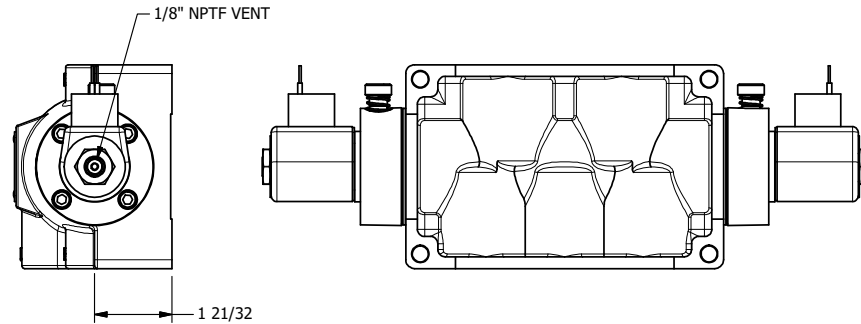

4

3

2

1

**AAA**  
PRODUCTS  
INTERNATIONAL

**AAA PRODUCTS  
INTERNATIONAL**  
7114 Harry Hines Blvd  
Dallas, TX 75235

TITLE: 3/4" SIDE PORT, DBL SOL, 3 POS,  
REGEN SPR CTR, CLASSIC SOL,  
LCKNG OVRD, THD VENT

DRAWING NO.:  
DIM\_SY6DOT

THE INFORMATION CONTAINED WITHIN THIS DOCUMENT IS PROPRIETARY TO AAA PRODUCTS AND MAY NOT BE DISCLOSED WITHOUT PRIOR WRITTEN CONSENT

4

3

2

B

B

A