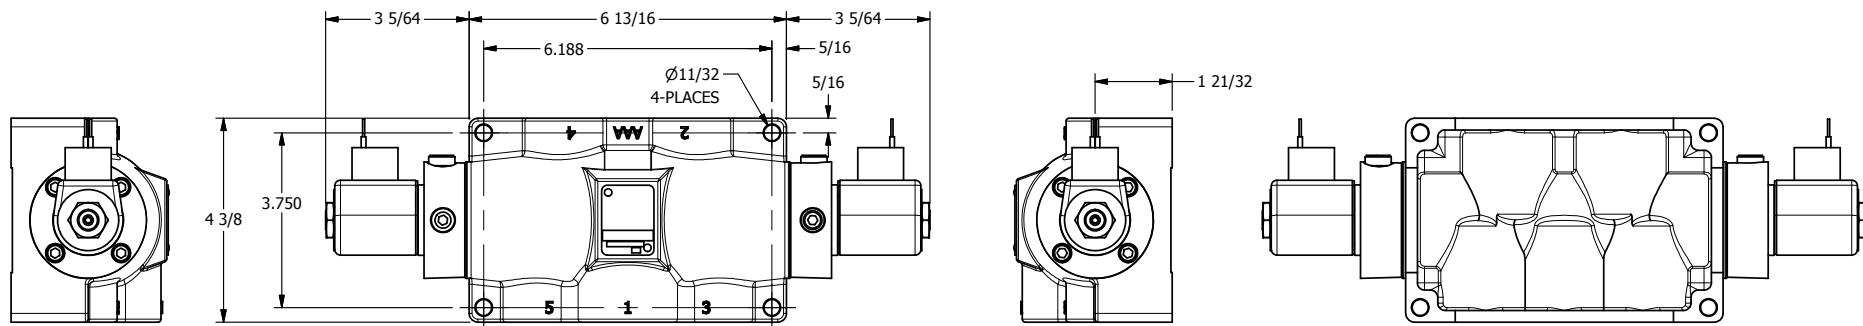

4

3

2

1

AAA
PRODUCTS
INTERNATIONAL

**AAA PRODUCTS
INTERNATIONAL**
7114 Harry Hines Blvd
Dallas, TX 75235

TITLE: 3/4" SIDE PORT, DBL SOL, 3 POS,
SPR CTR, SOL RTRN, REGEN CTR SPL,
CLASSIC SOL, PUSH OVRD

DRAWING NO.:
DIM_SY6DOP