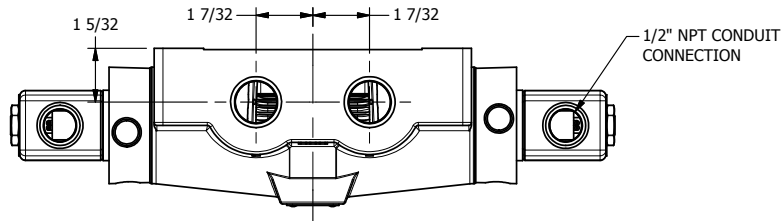

4

3

2

1

AAA
PRODUCTS
INTERNATIONAL

**AAA PRODUCTS
INTERNATIONAL**
7114 Harry Hines Blvd
Dallas, TX 75235

TITLE: 3/4" SIDE PORT, DBL SOL, 3 POS,
SPR CTR, SOL RTRN, REGEN CTR SPL,
CLASSIC SOL, PUSH OVRD

DRAWING NO.:
DIM_SY6DOP