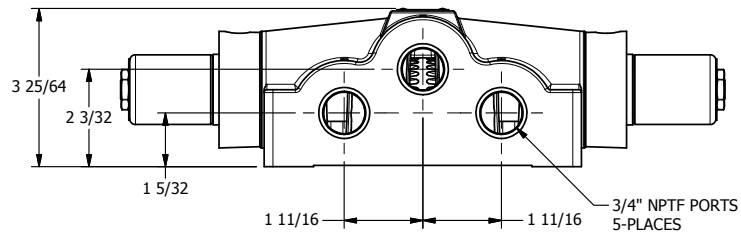

4

3

2

1

AAA
PRODUCTS
INTERNATIONAL

**AAA PRODUCTS
INTERNATIONAL**
7114 Harry Hines Blvd
Dallas, TX 75235

TITLE: 3/4" SIDE PORT, DBL SOL, 3 POS,
SPR CTR, SOL RTRN, REGEN CTR SPL,
CLASSIC SOL, PUSH OVRD

DRAWING NO.:
DIM_SY6DOP