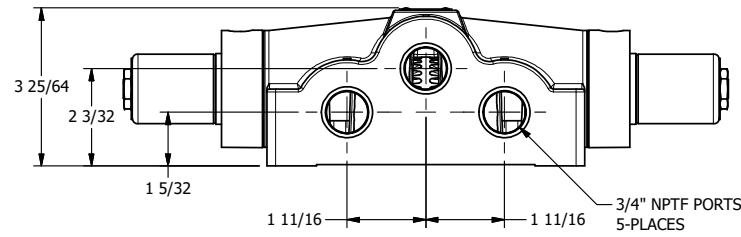

4

3

2

1

1/2" NPT CONDUIT CONNECTION

1/8" NPTF TAPPED VENT 2-PLACES

AAA
PRODUCTS
INTERNATIONAL

AAA PRODUCTS INTERNATIONAL
7114 Harry Hines Blvd
Dallas, TX 75235

TITLE: 3/4" SIDE PORT, DBL SOL, 3 POS,
REGEN SPR CTR, CLASSIC,
NON-LCKNG OVRD, TPD VENT

DRAWING NO.:
DIM_SY6DONT

4

3

2

THE INFORMATION CONTAINED WITHIN THIS DOCUMENT IS PROPRIETARY TO AAA PRODUCTS AND MAY NOT BE DISCLOSED WITHOUT PRIOR WRITTEN CONSENT