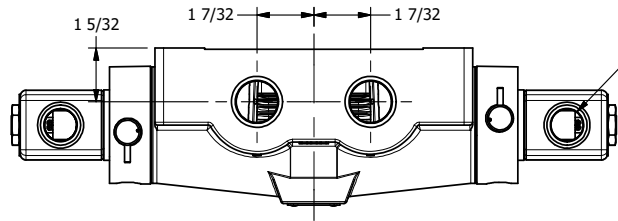

4

3

2

1

1/2" NPT CONDUIT CONNECTION

1/8" NPTF TAPPED VENT 2-PLACES

AAA
PRODUCTS
INTERNATIONAL

AAA PRODUCTS INTERNATIONAL
7114 Harry Hines Blvd
Dallas, TX 75235

TITLE: 3/4" SIDE PORT, DBL SOL, 3 POS,
REGEN SPR CTR, CLASSIC,
NON-LCKNG OVRD, TPD VENT

DRAWING NO.:
DIM_SY6DONT

4

3

2

THE INFORMATION CONTAINED WITHIN THIS DOCUMENT IS PROPRIETARY TO AAA PRODUCTS AND MAY NOT BE DISCLOSED WITHOUT PRIOR WRITTEN CONSENT