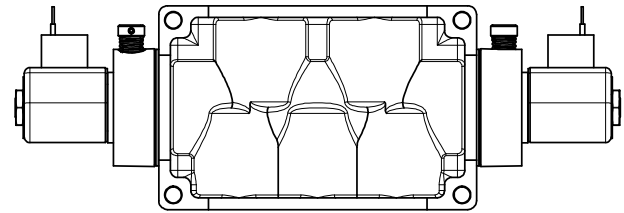

4

3

2

1

1/2" NPT CONDUIT CONNECTION

1/8" NPTF TAPPED VENT 2-PLACES

AAA
PRODUCTS
INTERNATIONAL

AAA PRODUCTS INTERNATIONAL
7114 Harry Hines Blvd
Dallas, TX 75235

TITLE: 3/4" SIDE PORT, DBL SOL, 3 POS,
REGEN SPR CTR, CLASSIC,
NON-LCKNG OVRD, TPD VENT

DRAWING NO.:
DIM_SY6DONT

4

3

2

THE INFORMATION CONTAINED WITHIN THIS DOCUMENT IS PROPRIETARY TO AAA PRODUCTS AND MAY NOT BE DISCLOSED WITHOUT PRIOR WRITTEN CONSENT