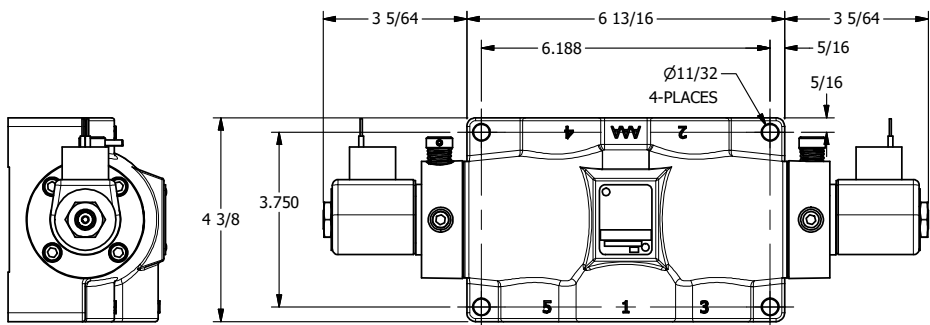

4

3

2

1

1/2" NPT CONDUIT CONNECTION

1/8" NPTF TAPPED VENT 2-PLACES

AAA
PRODUCTS
INTERNATIONAL

AAA PRODUCTS INTERNATIONAL
7114 Harry Hines Blvd
Dallas, TX 75235

TITLE: 3/4" SIDE PORT, DBL SOL, 3 POS,
REGEN SPR CTR, CLASSIC,
NON-LCKNG OVRD, TPD VENT

DRAWING NO.:
DIM_SY6DONT

4

3

2

THE INFORMATION CONTAINED WITHIN THIS DOCUMENT IS PROPRIETARY TO AAA PRODUCTS AND MAY NOT BE DISCLOSED WITHOUT PRIOR WRITTEN CONSENT