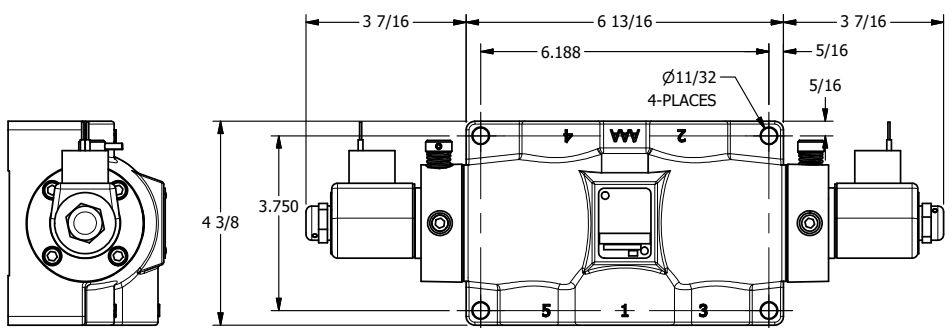

4

3

2

1

1/2" NPT CONDUIT CONNECTION

AAA
PRODUCTS
INTERNATIONAL

AAA PRODUCTS INTERNATIONAL
7114 Harry Hines Blvd
Dallas, TX 75235

TITLE **3/4" SIDE PORT, DBL SOL, 3 POS, REGEN SPR CTR, CLASSIC, NON-LCKNG OVRD, EXCLDR**

DRAWING NO.: **DIM_SY6DONL**

THE INFORMATION CONTAINED WITHIN THIS DOCUMENT IS PROPRIETARY TO AAA PRODUCTS AND MAY NOT BE DISCLOSED WITHOUT PRIOR WRITTEN CONSENT

4

3

2

1