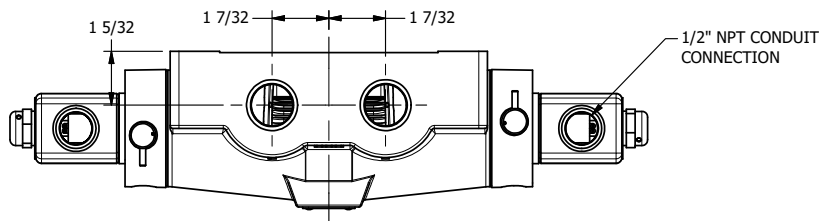

4

3

2

1

1/2" NPT CONDUIT CONNECTION

AAA
PRODUCTS
INTERNATIONAL

AAA PRODUCTS INTERNATIONAL
7114 Harry Hines Blvd
Dallas, TX 75235

TITLE **3/4" SIDE PORT, DBL SOL, 3 POS, REGEN SPR CTR, CLASSIC, NON-LCKNG OVRD, EXCLDR**

DRAWING NO.: **DIM_SY6DONL**

THE INFORMATION CONTAINED WITHIN THIS DOCUMENT IS PROPRIETARY TO AAA PRODUCTS AND MAY NOT BE DISCLOSED WITHOUT PRIOR WRITTEN CONSENT

4

3

2

1