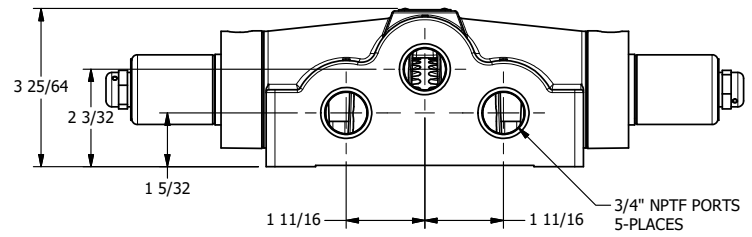

4

3

2

1

1/2" NPT CONDUIT CONNECTION

AAA
PRODUCTS
INTERNATIONAL

AAA PRODUCTS INTERNATIONAL
7114 Harry Hines Blvd
Dallas, TX 75235

TITLE **3/4" SIDE PORT, DBL SOL, 3 POS, REGEN SPR CTR, CLASSIC, NON-LCKNG OVRD, EXCLDR**

DRAWING NO.: **DIM_SY6DONL**

THE INFORMATION CONTAINED WITHIN THIS DOCUMENT IS PROPRIETARY TO AAA PRODUCTS AND MAY NOT BE DISCLOSED WITHOUT PRIOR WRITTEN CONSENT

4

3

2

1