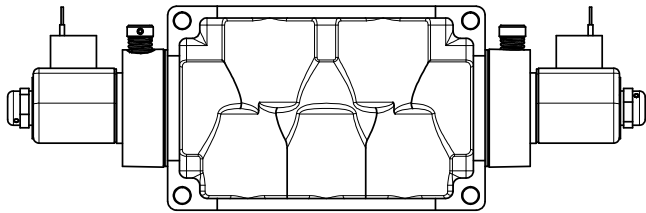

4

3

2

1

1/2" NPT CONDUIT CONNECTION

AAA
PRODUCTS
INTERNATIONAL

AAA PRODUCTS INTERNATIONAL
7114 Harry Hines Blvd
Dallas, TX 75235

TITLE **3/4" SIDE PORT, DBL SOL, 3 POS, REGEN SPR CTR, CLASSIC, NON-LCKNG OVRD, EXCLDR**

DRAWING NO.: **DIM_SY6DONL**

THE INFORMATION CONTAINED WITHIN THIS DOCUMENT IS PROPRIETARY TO AAA PRODUCTS AND MAY NOT BE DISCLOSED WITHOUT PRIOR WRITTEN CONSENT

4

3

2

1