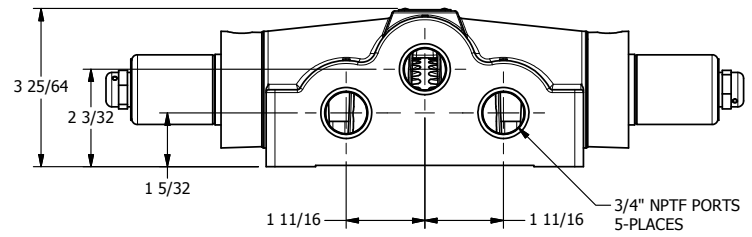

4

3

2

1

AAA
PRODUCTS
INTERNATIONAL

AAA PRODUCTS INTERNATIONAL
7114 Harry Hines Blvd
Dallas, TX 75235

TITLE: 3/4" SIDE PORT, DBL SOL, 3 POS,
SPR CTR, REGEN CTR SPL, CLASSIC SOL,
LCKNG OVRD, DUST EXCLDR

DRAWING NO.:
DIM_SY6DOL