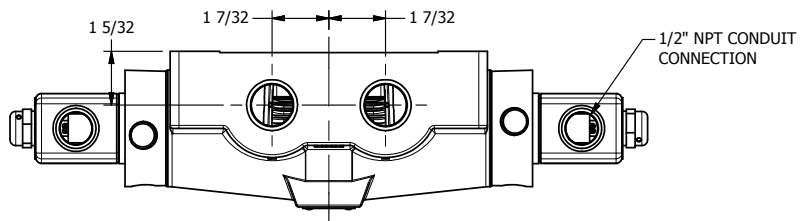

4

3

2

1

AAA
PRODUCTS
INTERNATIONAL

AAA PRODUCTS INTERNATIONAL
7114 Harry Hines Blvd
Dallas, TX 75235

TITLE: 3/4" SIDE PORT, DBL SOL, 3 POS,
SPR CTR, REGEN CTR SPL, CLASSIC SOL,
LCKNG OVRD, DUST EXCLDR

DRAWING NO.:
DIM_SY6DOL