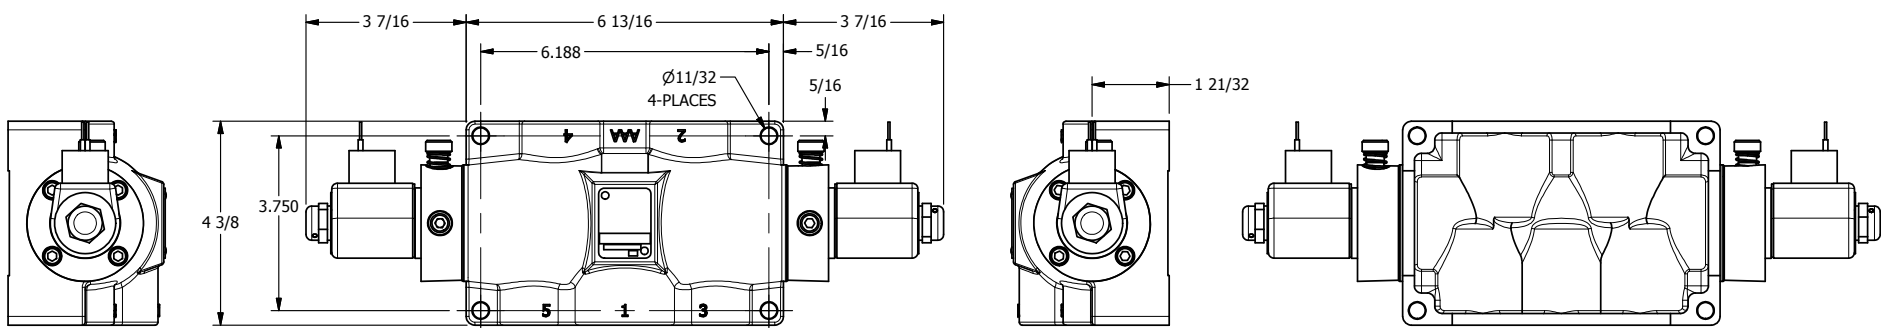

4

3

2

1

AAA
PRODUCTS
INTERNATIONAL

AAA PRODUCTS INTERNATIONAL
7114 Harry Hines Blvd
Dallas, TX 75235

TITLE: 3/4" SIDE PORT, DBL SOL, 3 POS,
SPR CTR, REGEN CTR SPL, CLASSIC SOL,
LCKNG OVRD, DUST EXCLDR

DRAWING NO.:
DIM_SY6DOL