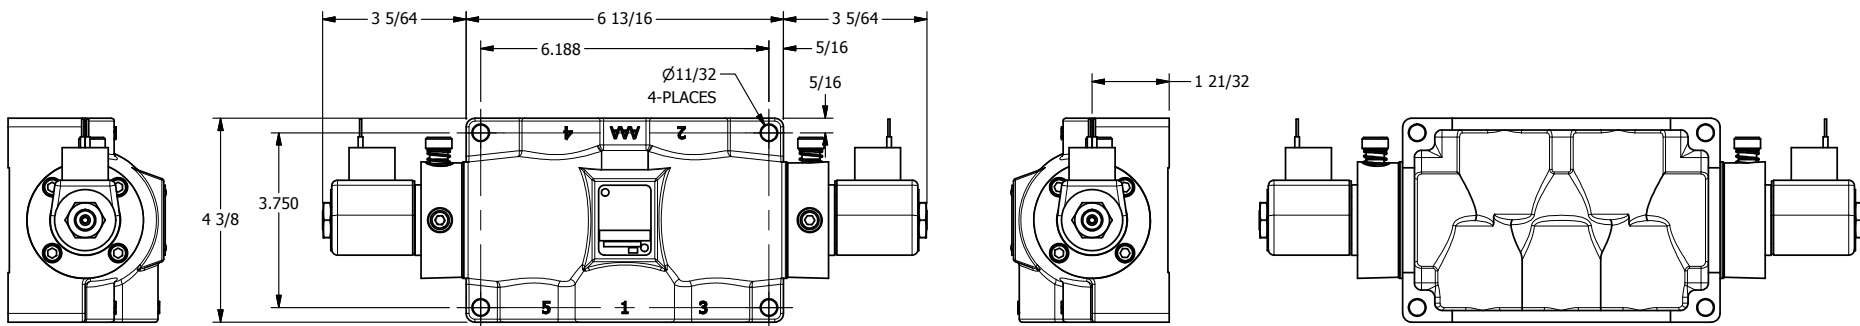

4

3

2

1

**AAA**  
PRODUCTS  
INTERNATIONAL

**AAA PRODUCTS  
INTERNATIONAL**  
7114 Harry Hines Blvd  
Dallas, TX 75235

TITLE: 3/4" SIDE PORT, DBL SOL, 3 POS,  
SPR CTR, SOL RTRN, REGEN CTR SPL,  
CLASSIC SOL, LCKNG OVRD

DRAWING NO.:  
DIM\_SY6DO

4

3

2

1

THE INFORMATION CONTAINED WITHIN THIS DOCUMENT IS PROPRIETARY TO AAA PRODUCTS AND MAY NOT BE DISCLOSED WITHOUT PRIOR WRITTEN CONSENT