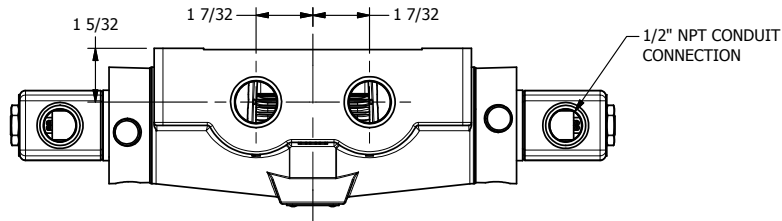

4

3

2

1

**AAA**  
PRODUCTS  
INTERNATIONAL

**AAA PRODUCTS  
INTERNATIONAL**  
7114 Harry Hines Blvd  
Dallas, TX 75235

TITLE: 3/4" SIDE PORT, DBL SOL, 3 POS,  
SPR CTR, SOL RTRN, REGEN CTR SPL,  
CLASSIC SOL, LCKNG OVRD

DRAWING NO.:  
DIM\_SY6DO

4

3

2

1

THE INFORMATION CONTAINED WITHIN THIS DOCUMENT IS PROPRIETARY TO AAA PRODUCTS AND MAY NOT BE DISCLOSED WITHOUT PRIOR WRITTEN CONSENT