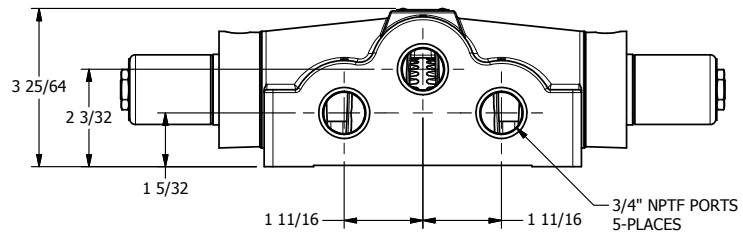

4

3

2

1

**AAA**  
PRODUCTS  
INTERNATIONAL

**AAA PRODUCTS  
INTERNATIONAL**  
7114 Harry Hines Blvd  
Dallas, TX 75235

TITLE: 3/4" SIDE PORT, DBL SOL, 3 POS,  
SPR CTR, SOL RTRN, REGEN CTR SPL,  
CLASSIC SOL, LCKNG OVRD

DRAWING NO.:  
DIM\_SY6DO

4

3

2

1

THE INFORMATION CONTAINED WITHIN THIS DOCUMENT IS PROPRIETARY TO AAA PRODUCTS AND MAY NOT BE DISCLOSED WITHOUT PRIOR WRITTEN CONSENT