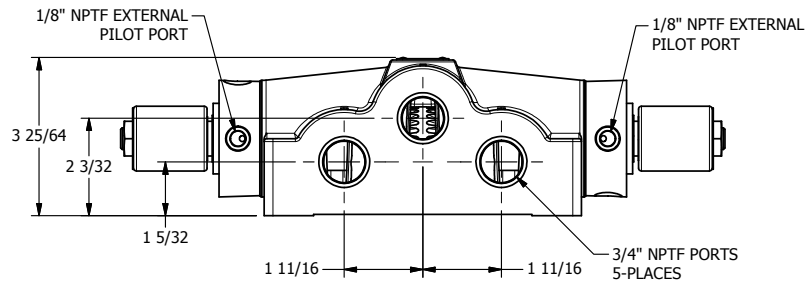

4

3

2

1

**AAA**  
PRODUCTS  
INTERNATIONAL

**AAA PRODUCTS INTERNATIONAL**  
7114 Harry Hines Blvd  
Dallas, TX 75235

TITLE: 3/4" SIDE PORT, DBL SOL, 3 POS,  
SPR CTR, SOL RTRN, REGEN CTR SPL,  
MOLD-OVER, EXT PILOT

DRAWING NO.:  
DIM\_SY6DMZ

4

3

2

1

THE INFORMATION CONTAINED WITHIN THIS DOCUMENT IS PROPRIETARY TO AAA PRODUCTS AND MAY NOT BE DISCLOSED WITHOUT PRIOR WRITTEN CONSENT