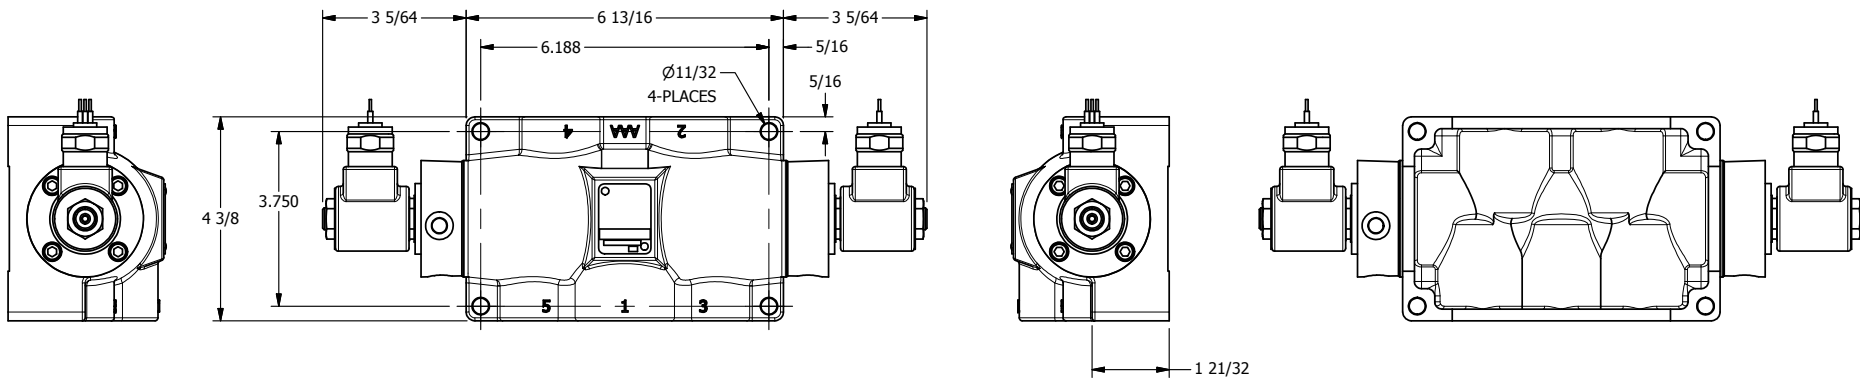

4

3

2

1

**AAA**  
PRODUCTS  
INTERNATIONAL

**AAA PRODUCTS INTERNATIONAL**  
7114 Harry Hines Blvd  
Dallas, TX 75235

TITLE: 3/4" SIDE PORT, DBL SOL, 3 POS,  
SPR CTR, SOL RTRN, REGEN CTR SPL,  
MOLD-OVER, EXT PILOT

DRAWING NO.:  
DIM\_SY6DMZ

4

3

2

1

THE INFORMATION CONTAINED WITHIN THIS DOCUMENT IS PROPRIETARY TO AAA PRODUCTS AND MAY NOT BE DISCLOSED WITHOUT PRIOR WRITTEN CONSENT