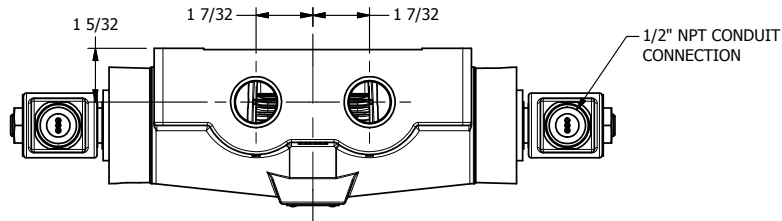

4

3

2

1

**AAA**  
PRODUCTS  
INTERNATIONAL

**AAA PRODUCTS INTERNATIONAL**  
7114 Harry Hines Blvd  
Dallas, TX 75235

TITLE: 3/4" SIDE PORT, DBL SOL, 3 POS,  
SPR CTR, SOL RTRN, REGEN CTR SPL,  
MOLD-OVER, EXT PILOT

DRAWING NO.:  
DIM\_SY6DMZ

4

3

2

1

THE INFORMATION CONTAINED WITHIN THIS DOCUMENT IS PROPRIETARY TO AAA PRODUCTS AND MAY NOT BE DISCLOSED WITHOUT PRIOR WRITTEN CONSENT