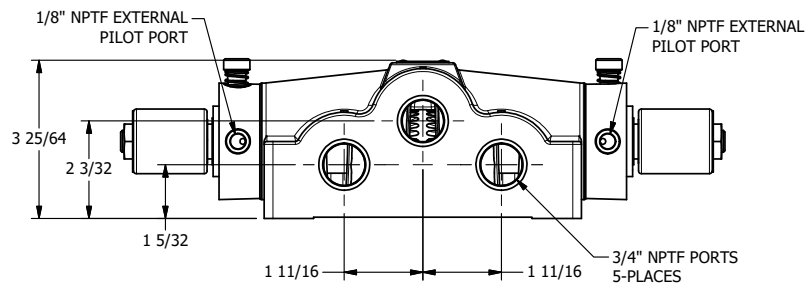

4

3

2

1

AAA
PRODUCTS
INTERNATIONAL

AAA PRODUCTS INTERNATIONAL
7114 Harry Hines Blvd
Dallas, TX 75235

TITLE: 3/4" SIDE PORT, DBL SOL, 3 POS,
SPR CTR, SOL SHFT, REGEN CTR SPL,
MOLD-OVER, LCKNG OVRD, EXT PILOT

DRAWING NO.:
DIM_SY6DMOZ

THE INFORMATION CONTAINED WITHIN THIS DOCUMENT IS PROPRIETARY TO AAA PRODUCTS AND MAY NOT BE DISCLOSED WITHOUT PRIOR WRITTEN CONSENT

4

3

2

1