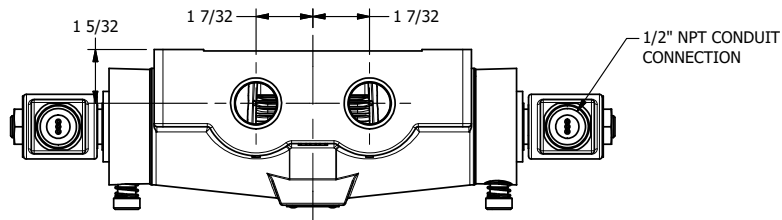

4

3

2

1

AAA
PRODUCTS
INTERNATIONAL

AAA PRODUCTS INTERNATIONAL
7114 Harry Hines Blvd
Dallas, TX 75235

TITLE: 3/4" SIDE PORT, DBL SOL, 3 POS,
SPR CTR, SOL SHFT, REGEN CTR SPL,
MOLD-OVER, LCKNG OVRD, EXT PILOT

DRAWING NO.:
DIM_SY6DMOZ

THE INFORMATION CONTAINED WITHIN THIS DOCUMENT IS PROPRIETARY TO AAA PRODUCTS AND MAY NOT BE DISCLOSED WITHOUT PRIOR WRITTEN CONSENT

4

3

2

1