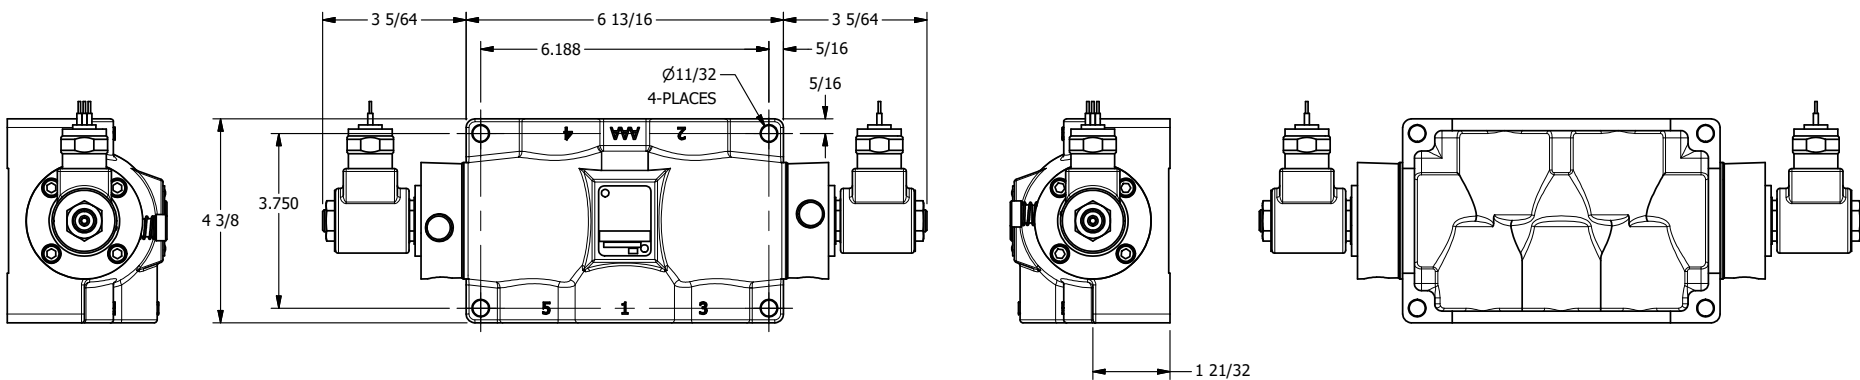

4

3

2

1

AAA
PRODUCTS
INTERNATIONAL

AAA PRODUCTS INTERNATIONAL
7114 Harry Hines Blvd
Dallas, TX 75235

TITLE: 3/4" SIDE PORT, DBL SOL, 3 POS,
SPR CTR, SOL SHFT, REGEN CTR SPL,
MOLD-OVER, LCKNG OVRD, EXT PILOT

DRAWING NO.:
DIM_SY6DMOZ

THE INFORMATION CONTAINED WITHIN THIS DOCUMENT IS PROPRIETARY TO AAA PRODUCTS AND MAY NOT BE DISCLOSED WITHOUT PRIOR WRITTEN CONSENT

4

3

2

1