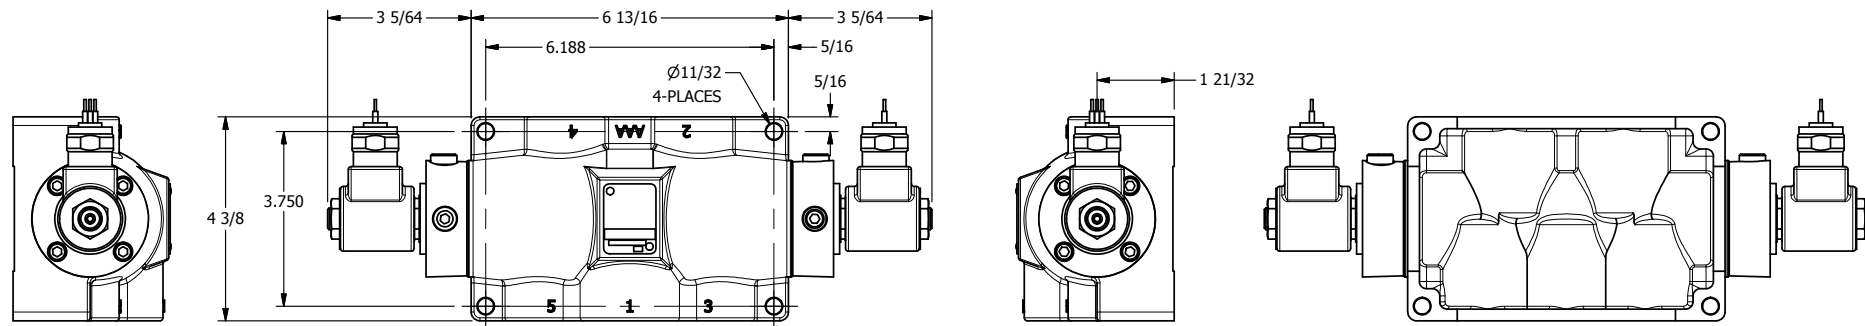

4

3

2

1

**AAA**  
PRODUCTS  
INTERNATIONAL

**AAA PRODUCTS  
INTERNATIONAL**  
7114 Harry Hines Blvd  
Dallas, TX 75235

TITLE: 3/4" SIDE PORT, DBL SOL, 3 POS,  
SPR CTR, SOL RTRN, REGEN CTR SPL,  
MOLD-OVER, PUSH OVRD

DRAWING NO.:  
DIM\_SY6DMOP

4

3

2

1

THE INFORMATION CONTAINED WITHIN THIS DOCUMENT IS PROPRIETARY TO AAA PRODUCTS AND MAY NOT BE DISCLOSED WITHOUT PRIOR WRITTEN CONSENT