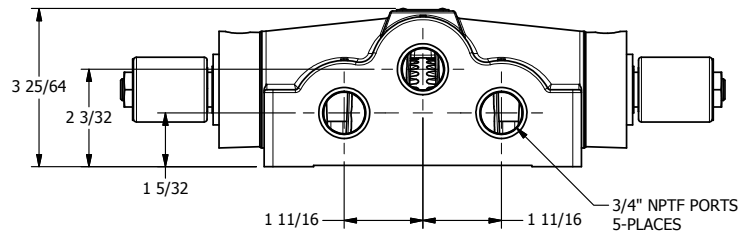

4

3

2

1

**AAA**  
PRODUCTS  
INTERNATIONAL

**AAA PRODUCTS  
INTERNATIONAL**  
7114 Harry Hines Blvd  
Dallas, TX 75235

TITLE: 3/4" SIDE PORT, DBL SOL, 3 POS,  
SPR CTR, SOL RTRN, REGEN CTR SPL,  
MOLD-OVER, PUSH OVRD

DRAWING NO.:  
DIM\_SY6DMOP

4

3

2

1

THE INFORMATION CONTAINED WITHIN THIS DOCUMENT IS PROPRIETARY TO AAA PRODUCTS AND MAY NOT BE DISCLOSED WITHOUT PRIOR WRITTEN CONSENT