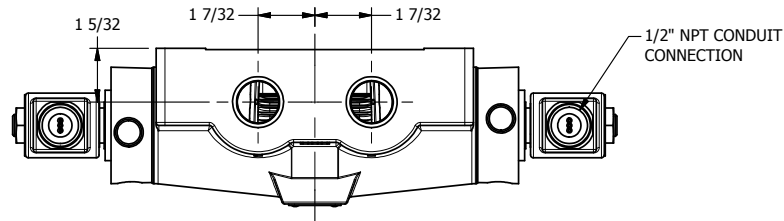

4

3

2

1

**AAA**  
PRODUCTS  
INTERNATIONAL

**AAA PRODUCTS  
INTERNATIONAL**  
7114 Harry Hines Blvd  
Dallas, TX 75235

TITLE: 3/4" SIDE PORT, DBL SOL, 3 POS,  
SPR CTR, SOL RTRN, REGEN CTR SPL,  
MOLD-OVER, PUSH OVRD

DRAWING NO.:  
DIM\_SY6DMOP

4

3

2

1

THE INFORMATION CONTAINED WITHIN THIS DOCUMENT IS PROPRIETARY TO AAA PRODUCTS AND MAY NOT BE DISCLOSED WITHOUT PRIOR WRITTEN CONSENT