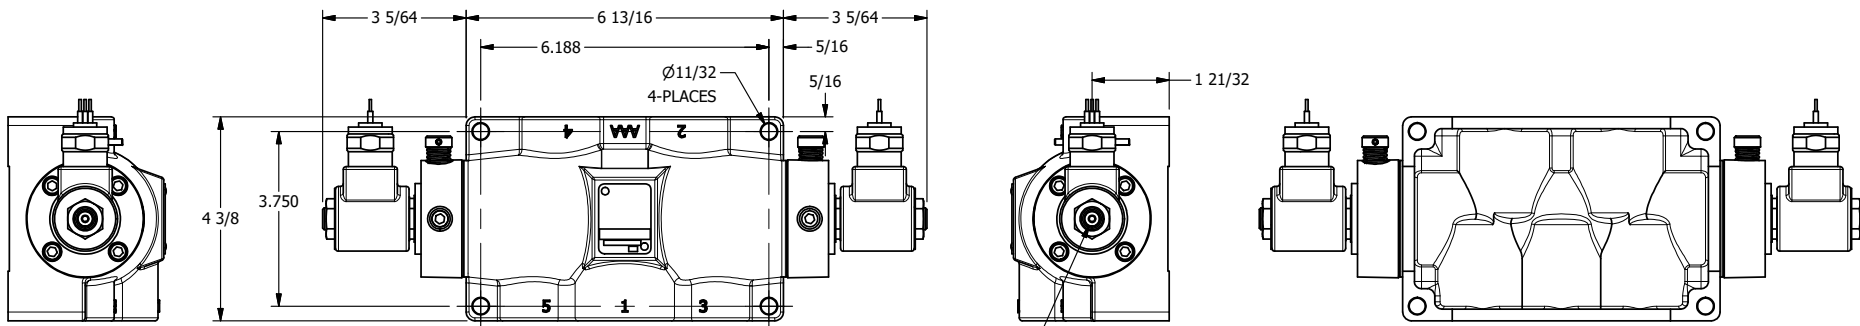

4

3

2

1

1/2" NPT CONDUIT CONNECTION

1/8" NPTF TAPPED VENT 2-PLACES

3/4" NPTF PORTS 5-PLACES

AAA
PRODUCTS
INTERNATIONAL

AAA PRODUCTS INTERNATIONAL
7114 Harry Hines Blvd
Dallas, TX 75235

TITLE $\frac{3}{4}$ " SIDE PORT, DBL SOL, 3 POS,
REGEN SPR CTR, MOLD-OVER,
NON-LCKNG OVRD, TPD VENT

DRAWING NO.:
DIM_SY6DMONT

4

3

2

1

THE INFORMATION CONTAINED WITHIN THIS DOCUMENT IS PROPRIETARY TO AAA PRODUCTS AND MAY NOT BE DISCLOSED WITHOUT PRIOR WRITTEN CONSENT