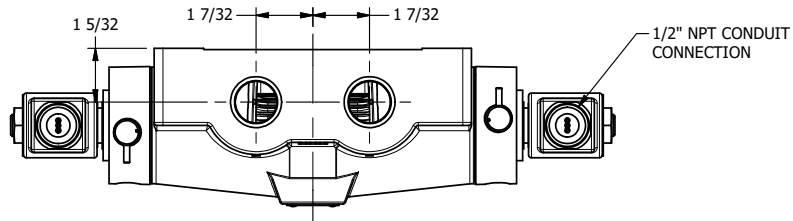

4

3

2

1

1/2" NPT CONDUIT CONNECTION

1/8" NPTF TAPPED VENT 2-PLACES

3/4" NPTF PORTS 5-PLACES

AAA
PRODUCTS
INTERNATIONAL

AAA PRODUCTS INTERNATIONAL
7114 Harry Hines Blvd
Dallas, TX 75235

TITLE $\frac{3}{4}$ " SIDE PORT, DBL SOL, 3 POS,
REGEN SPR CTR, MOLD-OVER,
NON-LCKNG OVRD, TPD VENT

DRAWING NO.:
DIM_SY6DMONT

4

3

2

1

THE INFORMATION CONTAINED WITHIN THIS DOCUMENT IS PROPRIETARY TO AAA PRODUCTS AND MAY NOT BE DISCLOSED WITHOUT PRIOR WRITTEN CONSENT