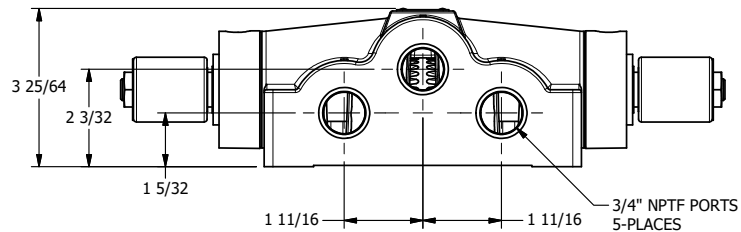

4

3

2

1

1/2" NPT CONDUIT CONNECTION

1/8" NPTF TAPPED VENT 2-PLACES

3/4" NPTF PORTS 5-PLACES

AAA
PRODUCTS
INTERNATIONAL

AAA PRODUCTS INTERNATIONAL
7114 Harry Hines Blvd
Dallas, TX 75235

TITLE $\frac{3}{4}$ " SIDE PORT, DBL SOL, 3 POS,
REGEN SPR CTR, MOLD-OVER,
NON-LCKNG OVRD, TPD VENT

DRAWING NO.:
DIM_SY6DMONT

4

3

2

1

THE INFORMATION CONTAINED WITHIN THIS DOCUMENT IS PROPRIETARY TO AAA PRODUCTS AND MAY NOT BE DISCLOSED WITHOUT PRIOR WRITTEN CONSENT