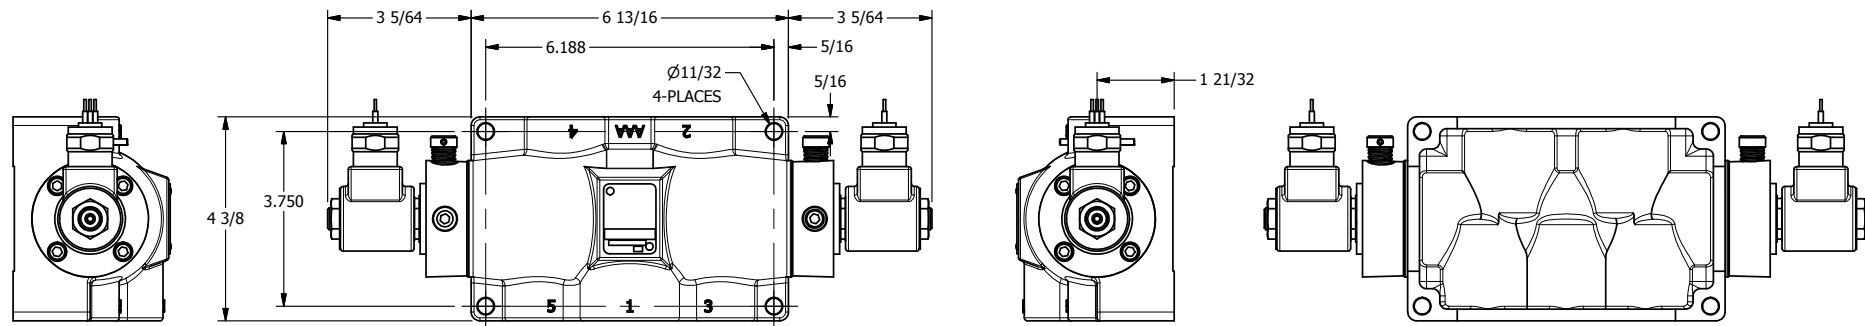

4

3

2

1

**AAA**  
PRODUCTS  
INTERNATIONAL

**AAA PRODUCTS  
INTERNATIONAL**  
7114 Harry Hines Blvd  
Dallas, TX 75235

TITLE: 3/4" SIDE PORT, DBL SOL, 3 POS,  
SPR CTR, SOL RTRN, REGEN CTR SPL,  
MOLD-OVER, NON-LCKNG OVRD