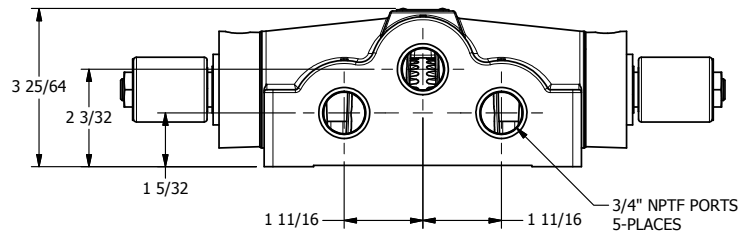

4

3

2

1

**AAA**  
PRODUCTS  
INTERNATIONAL

**AAA PRODUCTS  
INTERNATIONAL**  
7114 Harry Hines Blvd  
Dallas, TX 75235

TITLE: 3/4" SIDE PORT, DBL SOL, 3 POS,  
SPR CTR, SOL RTRN, REGEN CTR SPL,  
MOLD-OVER, NON-LCKNG OVRD

DRAWING NO.:  
DIM\_SY6DMON

THE INFORMATION CONTAINED WITHIN THIS DOCUMENT IS PROPRIETARY TO AAA PRODUCTS AND MAY NOT BE DISCLOSED WITHOUT PRIOR WRITTEN CONSENT

4

3

2

1

B

B