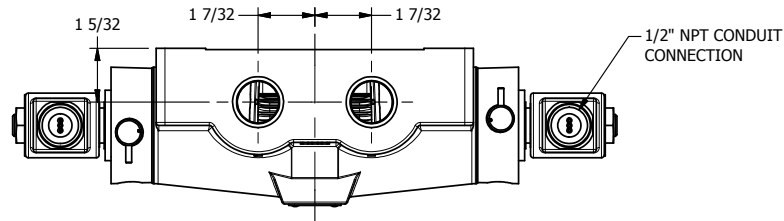

4

3

2

1

**AAA**  
PRODUCTS  
INTERNATIONAL

**AAA PRODUCTS  
INTERNATIONAL**  
7114 Harry Hines Blvd  
Dallas, TX 75235

TITLE: 3/4" SIDE PORT, DBL SOL, 3 POS,  
SPR CTR, SOL RTRN, REGEN CTR SPL,  
MOLD-OVER, NON-LCKNG OVRD

DRAWING NO.:  
DIM\_SY6DMON

THE INFORMATION CONTAINED WITHIN THIS DOCUMENT IS PROPRIETARY TO AAA PRODUCTS AND MAY NOT BE DISCLOSED WITHOUT PRIOR WRITTEN CONSENT

4

3

2

1

B

B