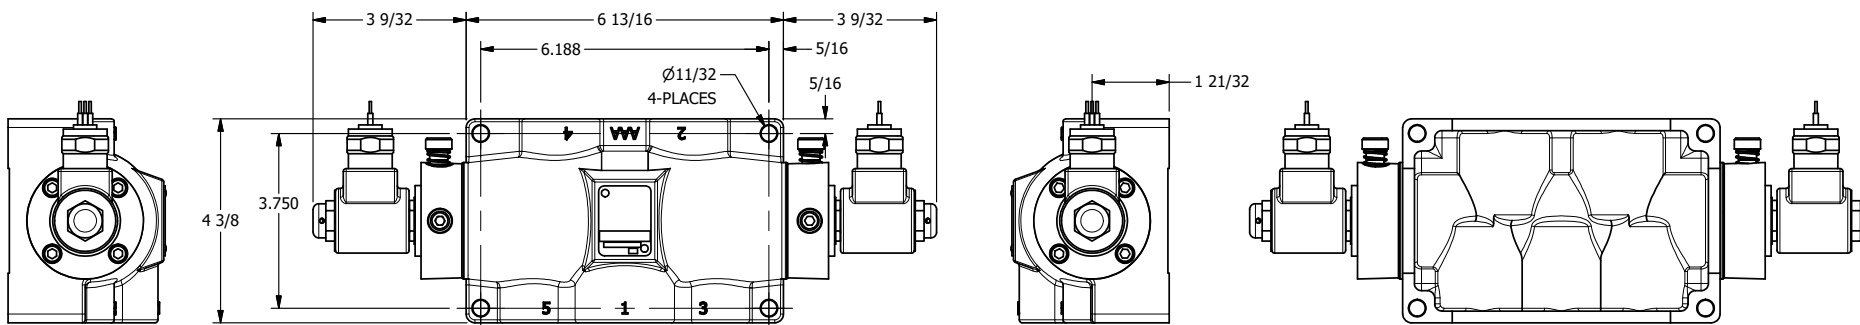

4

3

2

1

AAA
PRODUCTS
INTERNATIONAL

**AAA PRODUCTS
INTERNATIONAL**
7114 Harry Hines Blvd
Dallas, TX 75235

TITLE: 3/4" SIDE PORT, DBL SOL, 3 POS,
SPR CTR, REGEN CTR SPL, MOLD-OVER,
LCKNG OVRD, DUST EXCLDR

DRAWING NO.:
DIM_SY6DMOL