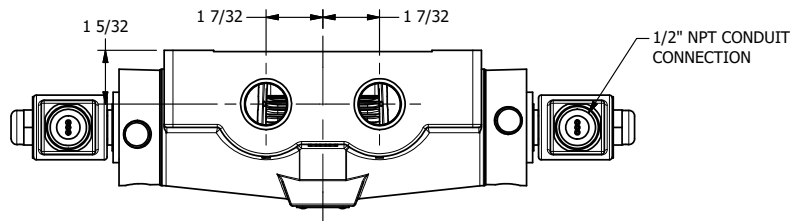

4

3

2

1

AAA
PRODUCTS
INTERNATIONAL

**AAA PRODUCTS
INTERNATIONAL**
7114 Harry Hines Blvd
Dallas, TX 75235

TITLE: 3/4" SIDE PORT, DBL SOL, 3 POS,
SPR CTR, REGEN CTR SPL, MOLD-OVER,
LCKNG OVRD, DUST EXCLDR

DRAWING NO.:
DIM_SY6DMOL