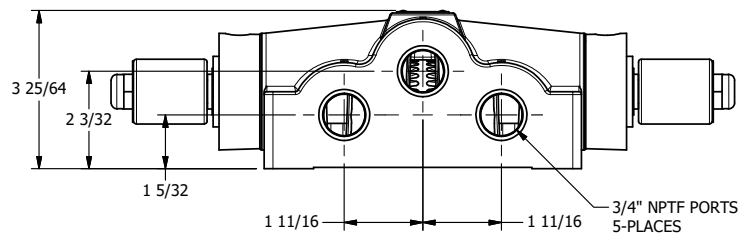

4

3

2

1

AAA
PRODUCTS
INTERNATIONAL

**AAA PRODUCTS
INTERNATIONAL**
7114 Harry Hines Blvd
Dallas, TX 75235

TITLE: 3/4" SIDE PORT, DBL SOL, 3 POS,
SPR CTR, REGEN CTR SPL, MOLD-OVER,
LCKNG OVRD, DUST EXCLDR

DRAWING NO.:
DIM_SY6DMOL