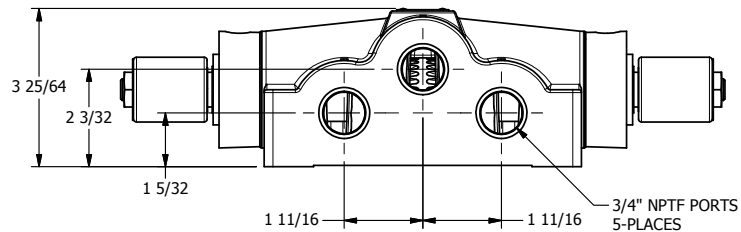

4

3

2

1

**AAA**  
PRODUCTS  
INTERNATIONAL

**AAA PRODUCTS  
INTERNATIONAL**  
7114 Harry Hines Blvd  
Dallas, TX 75235

TITLE: 3/4" SIDE PORT, DBL SOL, 3 POS,  
SPR CTR, SOL RTRN, REGEN CTR SPL,  
MOLD-OVER, LCKNG OVRD