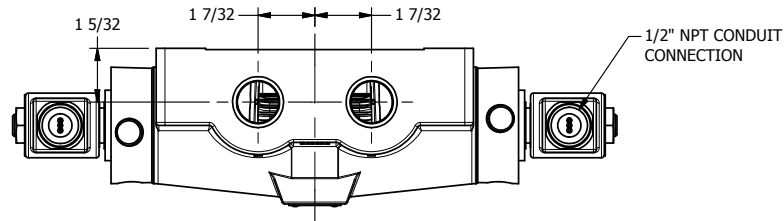

4

3

2

1

**AAA**  
PRODUCTS  
INTERNATIONAL

**AAA PRODUCTS  
INTERNATIONAL**  
7114 Harry Hines Blvd  
Dallas, TX 75235

TITLE: 3/4" SIDE PORT, DBL SOL, 3 POS,  
SPR CTR, SOL RTRN, REGEN CTR SPL,  
MOLD-OVER, LCKNG OVRD