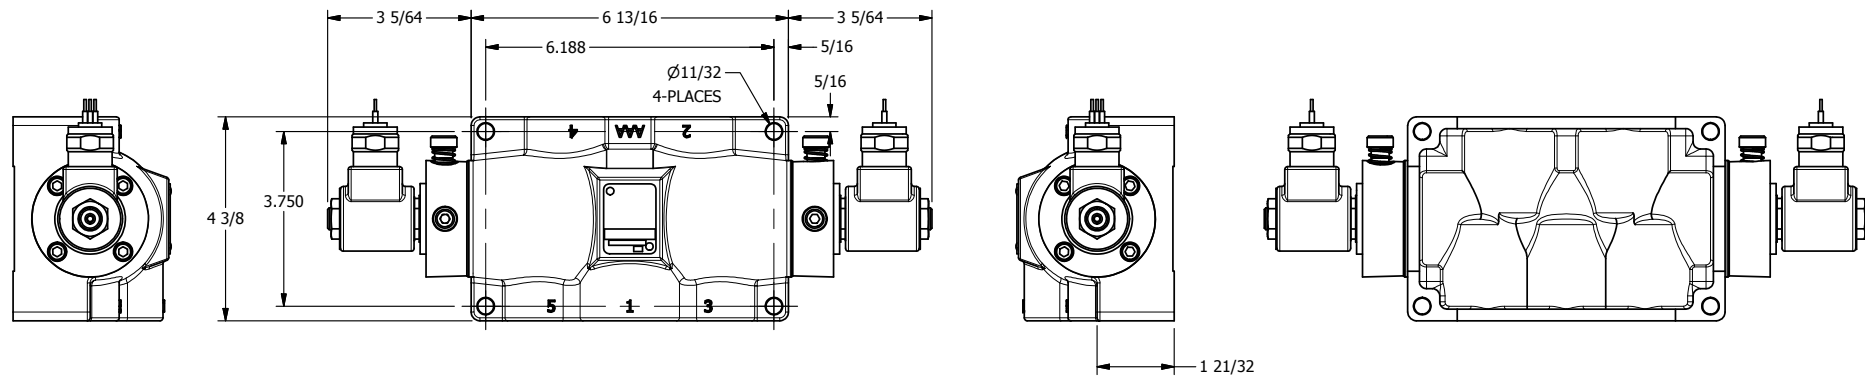

4

3

2

1

**AAA**  
PRODUCTS  
INTERNATIONAL

**AAA PRODUCTS  
INTERNATIONAL**  
7114 Harry Hines Blvd  
Dallas, TX 75235

TITLE: 3/4" SIDE PORT, DBL SOL, 3 POS,  
SPR CTR, SOL RTRN, REGEN CTR SPL,  
MOLD-OVER, LCKNG OVRD