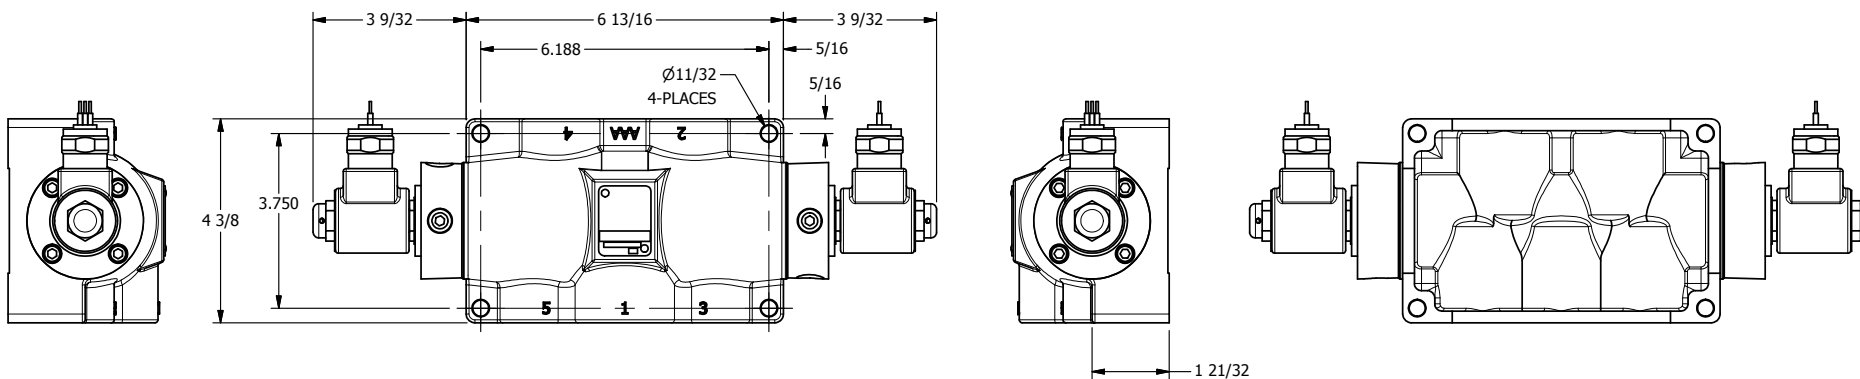

4

3

2

1

AAA
PRODUCTS
INTERNATIONAL

**AAA PRODUCTS
INTERNATIONAL**
7114 Harry Hines Blvd
Dallas, TX 75235

TITLE: 3/4" SIDE PORT, DBL SOL, 3 POS,
SPR CTR, SOL RTRN, REGEN CTR SPL,
MOLD-OVER, DUST EXCLDR

DRAWING NO.:
DIM_SY6DML