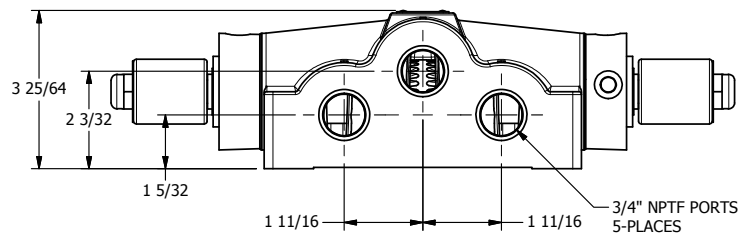

4

3

2

1

AAA
PRODUCTS
INTERNATIONAL

**AAA PRODUCTS
INTERNATIONAL**
7114 Harry Hines Blvd
Dallas, TX 75235

TITLE: 3/4" SIDE PORT, DBL SOL, 3 POS,
SPR CTR, SOL RTRN, REGEN CTR SPL,
MOLD-OVER, DUST EXCLDR

DRAWING NO.:
DIM_SY6DML