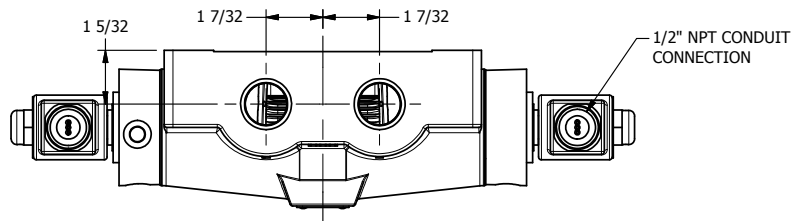

4

3

2

1

AAA
PRODUCTS
INTERNATIONAL

**AAA PRODUCTS
INTERNATIONAL**
7114 Harry Hines Blvd
Dallas, TX 75235

TITLE: 3/4" SIDE PORT, DBL SOL, 3 POS,
SPR CTR, SOL RTRN, REGEN CTR SPL,
MOLD-OVER, DUST EXCLDR

DRAWING NO.:
DIM_SY6DML