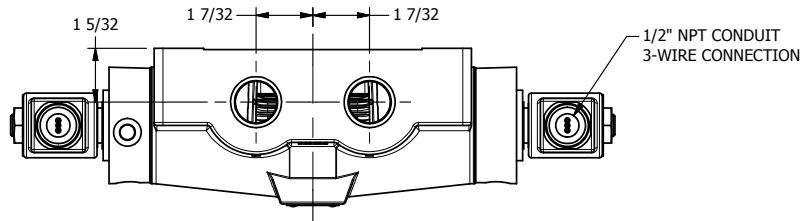

4

3

2

1

AAA
PRODUCTS
INTERNATIONAL

**AAA PRODUCTS
INTERNATIONAL**
7114 Harry Hines Blvd
Dallas, TX 75235

TITLE: 3/4" SIDE PORT, DBL SOL, 3 POS,
SPR CTR, SOL RTRN, REGEN CTR SPL,
MOLD-OVER

PART NO.:
DIM_SY6DM