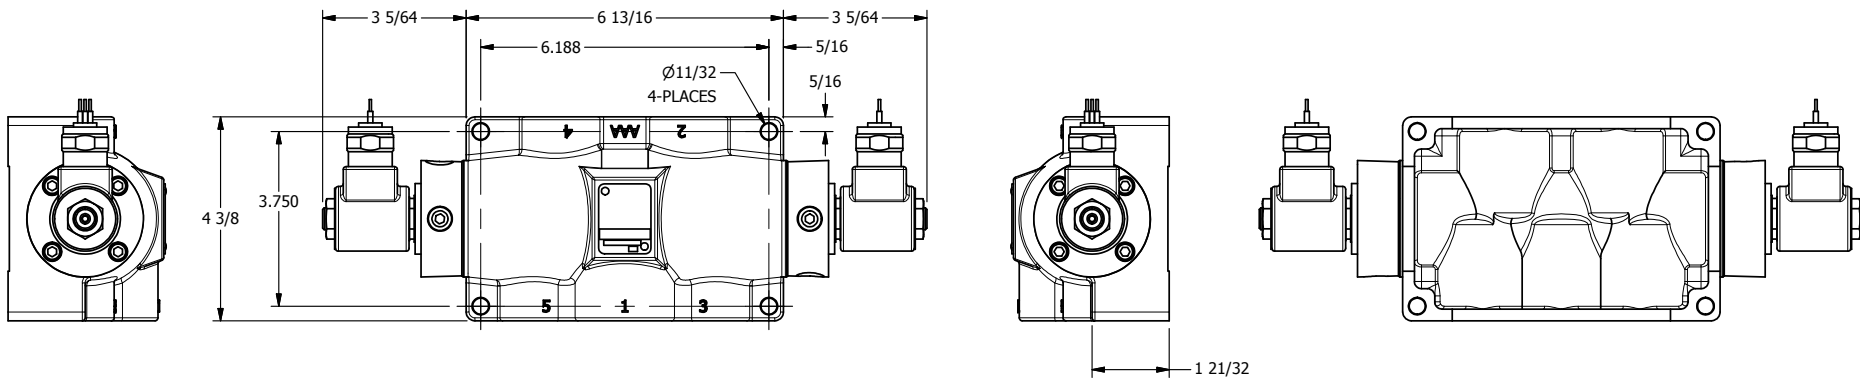

4

3

2

1

AAA
PRODUCTS
INTERNATIONAL

**AAA PRODUCTS
INTERNATIONAL**
7114 Harry Hines Blvd
Dallas, TX 75235

TITLE: 3/4" SIDE PORT, DBL SOL, 3 POS,
SPR CTR, SOL RTRN, REGEN CTR SPL,
MOLD-OVER

PART NO.:
DIM_SY6DM