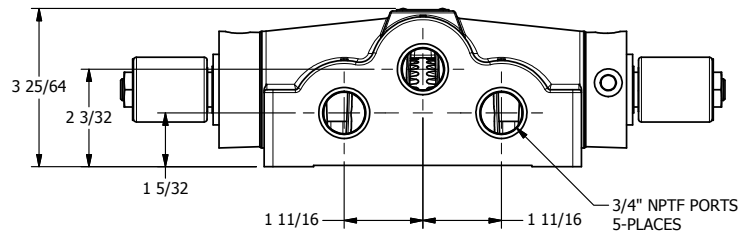

4

3

2

1

AAA
PRODUCTS
INTERNATIONAL

**AAA PRODUCTS
INTERNATIONAL**
7114 Harry Hines Blvd
Dallas, TX 75235

TITLE: 3/4" SIDE PORT, DBL SOL, 3 POS,
SPR CTR, SOL RTRN, REGEN CTR SPL,
MOLD-OVER

PART NO.:
DIM_SY6DM