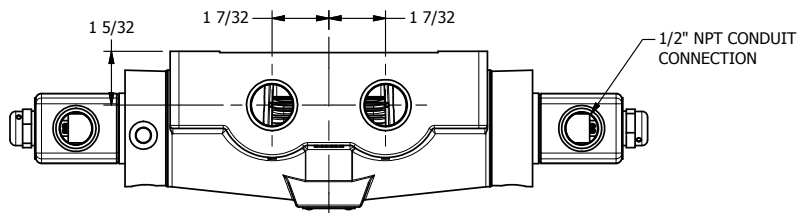

4

3

2

1

AAA
PRODUCTS
INTERNATIONAL

AAA PRODUCTS INTERNATIONAL
7114 Harry Hines Blvd
Dallas, TX 75235

TITLE: 3/4" SIDE PORT, DBL SOL, 3 POS,
SPR CTR, SOL RTRN, REGEN CTR SPL,
CLASSIC SOL, DUST EXCLDR

DRAWING NO.:
DIM_SY6DL