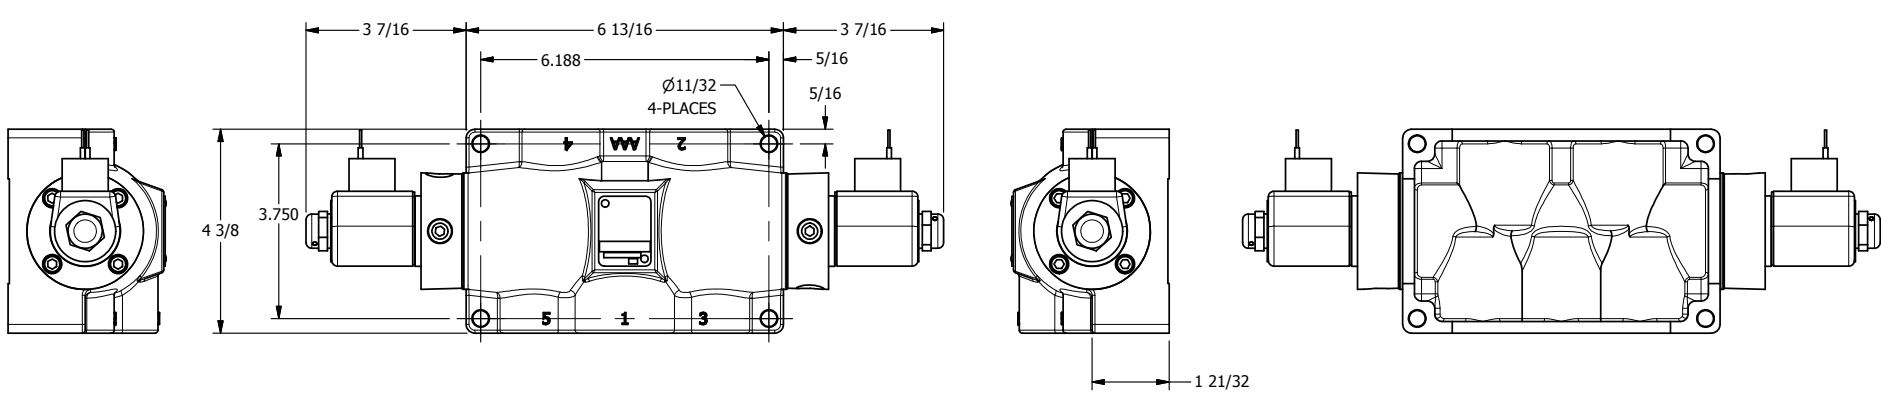

4

3

2

1

AAA
PRODUCTS
INTERNATIONAL

AAA PRODUCTS INTERNATIONAL
7114 Harry Hines Blvd
Dallas, TX 75235

TITLE: 3/4" SIDE PORT, DBL SOL, 3 POS,
SPR CTR, SOL RTRN, REGEN CTR SPL,
CLASSIC SOL, DUST EXCLDR

DRAWING NO.:
DIM_SY6DL