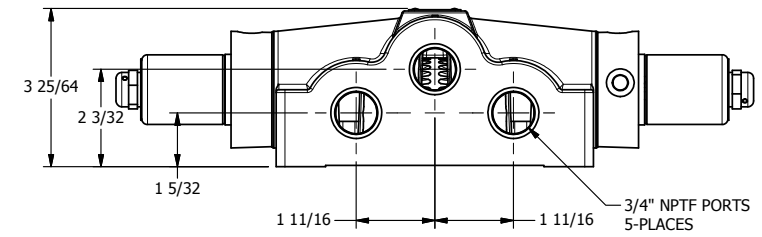

4

3

2

1

AAA
PRODUCTS
INTERNATIONAL

AAA PRODUCTS INTERNATIONAL
7114 Harry Hines Blvd
Dallas, TX 75235

TITLE: 3/4" SIDE PORT, DBL SOL, 3 POS,
SPR CTR, SOL RTRN, REGEN CTR SPL,
CLASSIC SOL, DUST EXCLDR

DRAWING NO.:
DIM_SY6DL