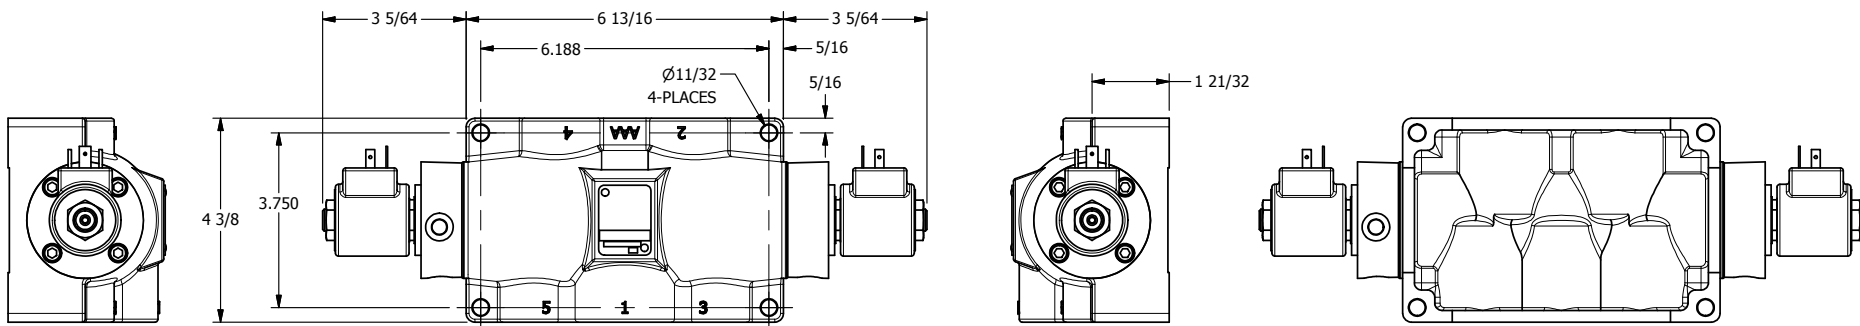

4

3

2

1

**AAA**  
PRODUCTS  
INTERNATIONAL

**AAA PRODUCTS  
INTERNATIONAL**  
7114 Harry Hines Blvd  
Dallas, TX 75235

TITLE: 3/4" SIDE PORT, DBL SOL, 3 POS,  
SPR CTR, SOL RTRN, REGEN CTR SPL,  
ISO 4400 DIN, EXT PILOT

DRAWING NO.:  
DIM\_SY6DEDZ

THE INFORMATION CONTAINED WITHIN THIS DOCUMENT IS PROPRIETARY TO AAA PRODUCTS AND MAY NOT BE DISCLOSED WITHOUT PRIOR WRITTEN CONSENT

4

3

2

1