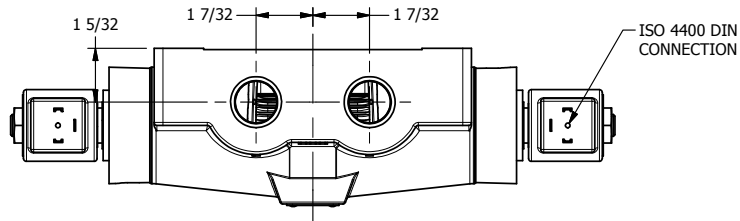

4

3

2

1

**AAA**  
PRODUCTS  
INTERNATIONAL

**AAA PRODUCTS  
INTERNATIONAL**  
7114 Harry Hines Blvd  
Dallas, TX 75235

TITLE: 3/4" SIDE PORT, DBL SOL, 3 POS,  
SPR CTR, SOL RTRN, REGEN CTR SPL,  
ISO 4400 DIN, EXT PILOT

DRAWING NO.:  
DIM\_SY6DEDZ

THE INFORMATION CONTAINED WITHIN THIS DOCUMENT IS PROPRIETARY TO AAA PRODUCTS AND MAY NOT BE DISCLOSED WITHOUT PRIOR WRITTEN CONSENT

4

3

2

1