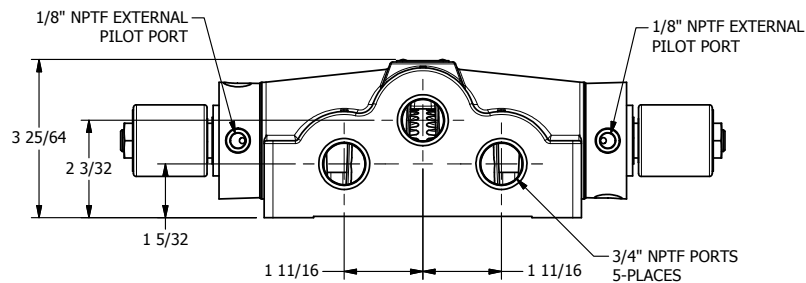

4

3

2

1

**AAA**  
PRODUCTS  
INTERNATIONAL

**AAA PRODUCTS  
INTERNATIONAL**  
7114 Harry Hines Blvd  
Dallas, TX 75235

TITLE: 3/4" SIDE PORT, DBL SOL, 3 POS,  
SPR CTR, SOL RTRN, REGEN CTR SPL,  
ISO 4400 DIN, EXT PILOT

DRAWING NO.:  
DIM\_SY6DEDZ

THE INFORMATION CONTAINED WITHIN THIS DOCUMENT IS PROPRIETARY TO AAA PRODUCTS AND MAY NOT BE DISCLOSED WITHOUT PRIOR WRITTEN CONSENT

4

3

2

1