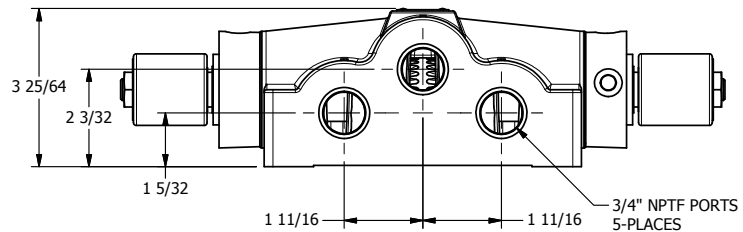

4

3

2

1

**AAA**  
PRODUCTS  
INTERNATIONAL

**AAA PRODUCTS  
INTERNATIONAL**  
7114 Harry Hines Blvd  
Dallas, TX 75235

TITLE: 3/4" SIDE PORT, DBL SOL, 3 POS,  
SPR CTR, SOL RTRN, REGEN CTR SPL,  
ISO 4400 DIN, TAPPED VENT

DRAWING NO.:  
DIM\_SY6DEDT

4

3

2

1

THE INFORMATION CONTAINED WITHIN THIS DOCUMENT IS PROPRIETARY TO AAA PRODUCTS AND MAY NOT BE DISCLOSED WITHOUT PRIOR WRITTEN CONSENT