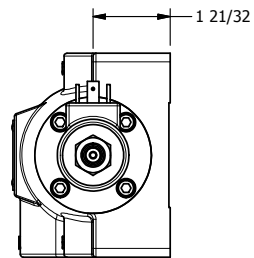

4

3

2

1

**AAA**  
PRODUCTS  
INTERNATIONAL

**AAA PRODUCTS  
INTERNATIONAL**  
7114 Harry Hines Blvd  
Dallas, TX 75235

TITLE: 3/4" SIDE PORT, DBL SOL, 3 POS,  
SPR CTR, SOL RTRN, REGEN CTR SPL,  
ISO 4400 DIN, TAPPED VENT

DRAWING NO.:  
DIM\_SY6DEDT

4

3

2

1

THE INFORMATION CONTAINED WITHIN THIS DOCUMENT IS PROPRIETARY TO AAA PRODUCTS AND MAY NOT BE DISCLOSED WITHOUT PRIOR WRITTEN CONSENT