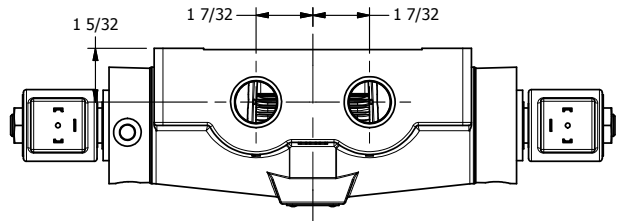

4

3

2

1

**AAA**  
PRODUCTS  
INTERNATIONAL

**AAA PRODUCTS  
INTERNATIONAL**  
7114 Harry Hines Blvd  
Dallas, TX 75235

TITLE: 3/4" SIDE PORT, DBL SOL, 3 POS,  
SPR CTR, SOL RTRN, REGEN CTR SPL,  
ISO 4400 DIN, TAPPED VENT

DRAWING NO.:  
DIM\_SY6DEDT

4

3

2

1

THE INFORMATION CONTAINED WITHIN THIS DOCUMENT IS PROPRIETARY TO AAA PRODUCTS AND MAY NOT BE DISCLOSED WITHOUT PRIOR WRITTEN CONSENT