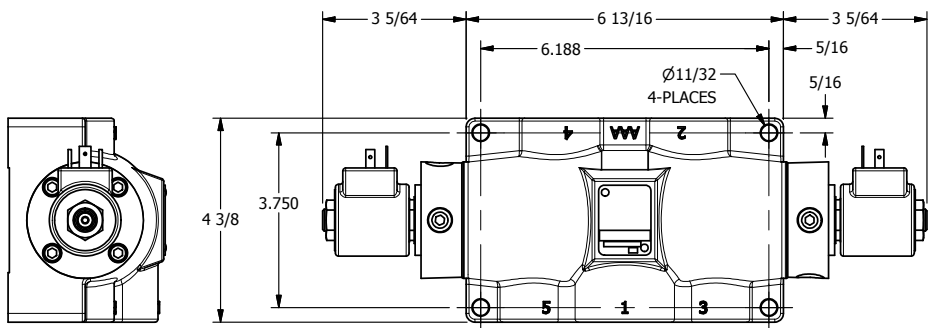

4

3

2

1

**AAA**  
PRODUCTS  
INTERNATIONAL

**AAA PRODUCTS  
INTERNATIONAL**  
7114 Harry Hines Blvd  
Dallas, TX 75235

TITLE: 3/4" SIDE PORT, DBL SOL, 3 POS,  
SPR CTR, SOL RTRN, REGEN CTR SPL,  
ISO 4400 DIN, TAPPED VENT

DRAWING NO.:  
DIM\_SY6DEDT

4

3

2

1

THE INFORMATION CONTAINED WITHIN THIS DOCUMENT IS PROPRIETARY TO AAA PRODUCTS AND MAY NOT BE DISCLOSED WITHOUT PRIOR WRITTEN CONSENT