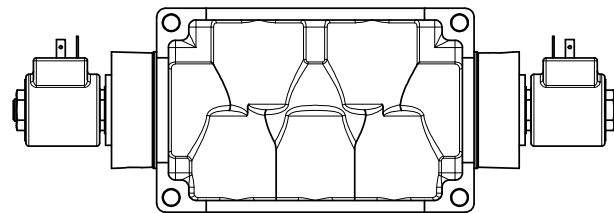

4

3

2

1

**AAA**  
PRODUCTS  
INTERNATIONAL

**AAA PRODUCTS  
INTERNATIONAL**  
7114 Harry Hines Blvd  
Dallas, TX 75235

TITLE: 3/4" SIDE PORT, DBL SOL, 3 POS,  
SPR CTR, SOL RTRN, REGEN CTR SPL,  
ISO 4400 DIN, TAPPED VENT

DRAWING NO.:  
DIM\_SY6DEDT

4

3

2

1

THE INFORMATION CONTAINED WITHIN THIS DOCUMENT IS PROPRIETARY TO AAA PRODUCTS AND MAY NOT BE DISCLOSED WITHOUT PRIOR WRITTEN CONSENT