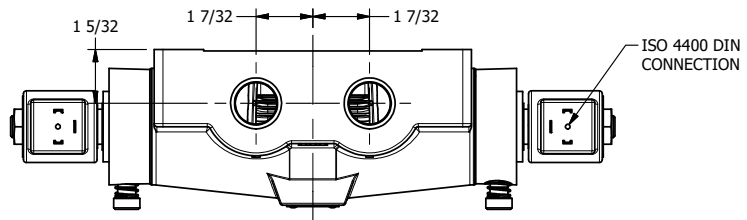

4

3

2

1

AAA
PRODUCTS
INTERNATIONAL

**AAA PRODUCTS
INTERNATIONAL**
7114 Harry Hines Blvd
Dallas, TX 75235

TITLE: 3/4" SIDE PORT, DBL SOL, 3 POS,
SPR CTR, SOL SHFT, REGEN CTR SPL,
ISO 4400, LCKNG OVRD, EXT PILOT

DRAWING NO.:
DIM_SY6DEDOZ

THE INFORMATION CONTAINED WITHIN THIS DOCUMENT IS PROPRIETARY TO AAA PRODUCTS AND MAY NOT BE DISCLOSED WITHOUT PRIOR WRITTEN CONSENT

4

3

2

1