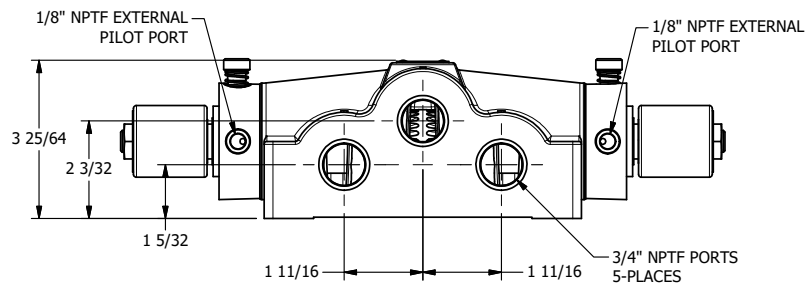

4

3

2

1

AAA
PRODUCTS
INTERNATIONAL

**AAA PRODUCTS
INTERNATIONAL**
7114 Harry Hines Blvd
Dallas, TX 75235

TITLE: 3/4" SIDE PORT, DBL SOL, 3 POS,
SPR CTR, SOL SHFT, REGEN CTR SPL,
ISO 4400, LCKNG OVRD, EXT PILOT

DRAWING NO.:
DIM_SY6DEDOZ

THE INFORMATION CONTAINED WITHIN THIS DOCUMENT IS PROPRIETARY TO AAA PRODUCTS AND MAY NOT BE DISCLOSED WITHOUT PRIOR WRITTEN CONSENT

4

3

2

1