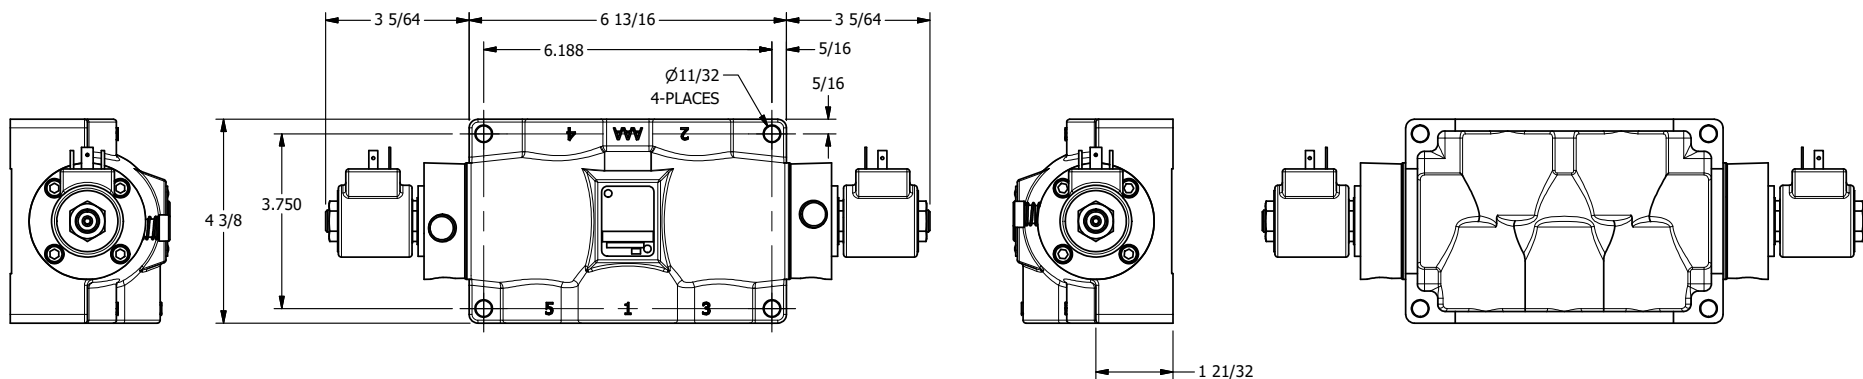

4

3

2

1

AAA
PRODUCTS
INTERNATIONAL

**AAA PRODUCTS
INTERNATIONAL**
7114 Harry Hines Blvd
Dallas, TX 75235

TITLE: 3/4" SIDE PORT, DBL SOL, 3 POS,
SPR CTR, SOL SHFT, REGEN CTR SPL,
ISO 4400, LCKNG OVRD, EXT PILOT

DRAWING NO.:
DIM_SY6DEDOZ

THE INFORMATION CONTAINED WITHIN THIS DOCUMENT IS PROPRIETARY TO AAA PRODUCTS AND MAY NOT BE DISCLOSED WITHOUT PRIOR WRITTEN CONSENT

4

3

2

1