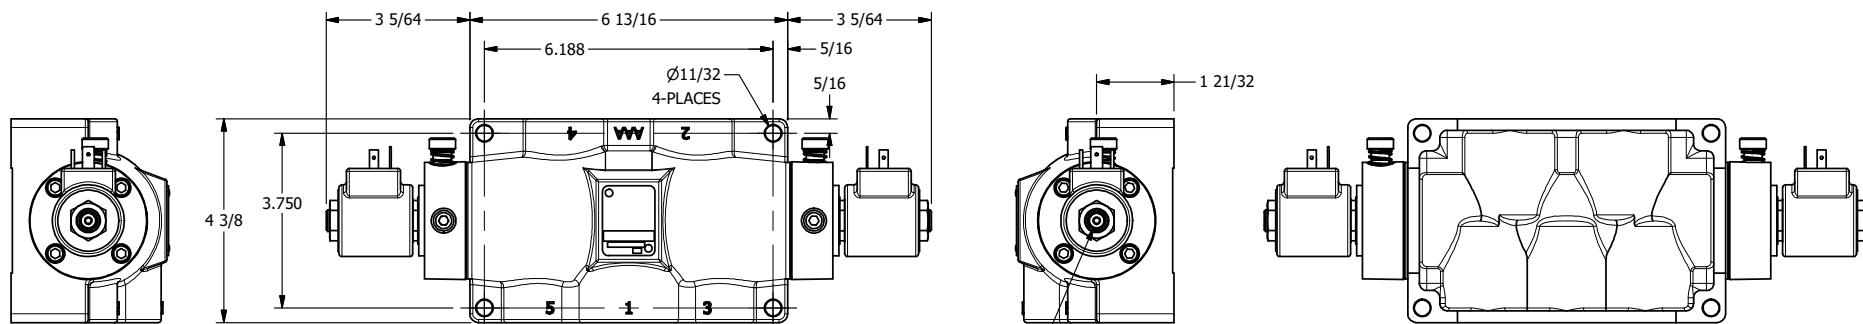

4

3

2

1

1/8" NPTF
TAPPED VENT
2-PLACES

AAA
PRODUCTS
INTERNATIONAL

**AAA PRODUCTS
INTERNATIONAL**
7114 Harry Hines Blvd
Dallas, TX 75235

TITLE: 3/4" SIDE PORT, DBL SOL, 3 POS,
REGEN SPR CTR, ISO 4400 DIN,
LCKNG OVRD, TPD VENT

DRAWING NO.:
DIM_SY6DEDOT

THE INFORMATION CONTAINED WITHIN THIS DOCUMENT IS PROPRIETARY TO AAA PRODUCTS AND MAY NOT BE DISCLOSED WITHOUT PRIOR WRITTEN CONSENT

4

3

2

1