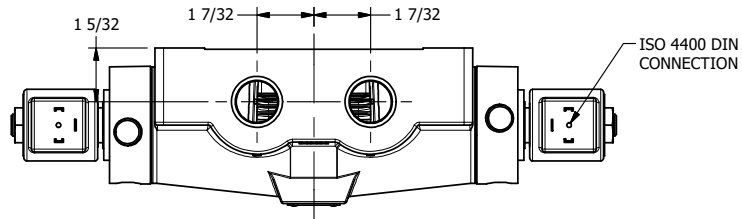

4

3

2

1

1/8" NPTF
TAPPED VENT
2-PLACES

AAA
PRODUCTS
INTERNATIONAL

**AAA PRODUCTS
INTERNATIONAL**
7114 Harry Hines Blvd
Dallas, TX 75235

TITLE: 3/4" SIDE PORT, DBL SOL, 3 POS,
REGEN SPR CTR, ISO 4400 DIN,
LCKNG OVRD, TPD VENT

DRAWING NO.:
DIM_SY6DEDOT

THE INFORMATION CONTAINED WITHIN THIS DOCUMENT IS PROPRIETARY TO AAA PRODUCTS AND MAY NOT BE DISCLOSED WITHOUT PRIOR WRITTEN CONSENT

4

3

2

1