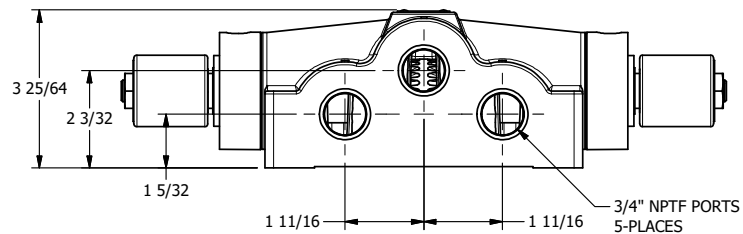

4

3

2

1

1/8" NPTF
TAPPED VENT
2-PLACES

AAA
PRODUCTS
INTERNATIONAL

**AAA PRODUCTS
INTERNATIONAL**
7114 Harry Hines Blvd
Dallas, TX 75235

TITLE: 3/4" SIDE PORT, DBL SOL, 3 POS,
REGEN SPR CTR, ISO 4400 DIN,
LCKNG OVRD, TPD VENT

DRAWING NO.:
DIM_SY6DEDOT

THE INFORMATION CONTAINED WITHIN THIS DOCUMENT IS PROPRIETARY TO AAA PRODUCTS AND MAY NOT BE DISCLOSED WITHOUT PRIOR WRITTEN CONSENT

4

3

2

1