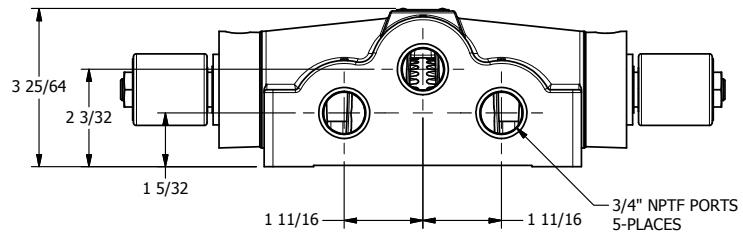

4

3

2

1

AAA
PRODUCTS
INTERNATIONAL

**AAA PRODUCTS
INTERNATIONAL**
7114 Harry Hines Blvd
Dallas, TX 75235

TITLE $\frac{3}{4}$ " SIDE PORT, DBL SOL, 3 POS,
SPR CTR, SOL RTRN, REGEN CTR SPL,
ISO 4400 DIN, PUSH OVRD

DRAWING NO.:
DIM_SY6DEDOP

THE INFORMATION CONTAINED WITHIN THIS DOCUMENT IS PROPRIETARY TO AAA PRODUCTS AND MAY NOT BE DISCLOSED WITHOUT PRIOR WRITTEN CONSENT

4

3

2

1