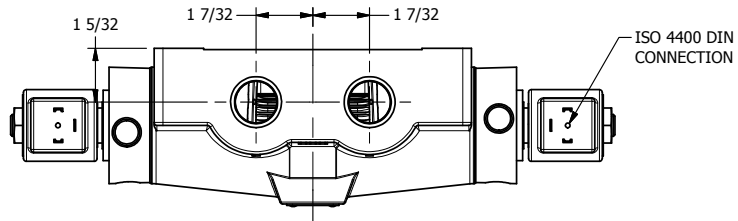

4

3

2

1

AAA
PRODUCTS
INTERNATIONAL

**AAA PRODUCTS
INTERNATIONAL**
7114 Harry Hines Blvd
Dallas, TX 75235

TITLE $\frac{3}{4}$ " SIDE PORT, DBL SOL, 3 POS,
SPR CTR, SOL RTRN, REGEN CTR SPL,
ISO 4400 DIN, PUSH OVRD

DRAWING NO.:
DIM_SY6DEDOP

THE INFORMATION CONTAINED WITHIN THIS DOCUMENT IS PROPRIETARY TO AAA PRODUCTS AND MAY NOT BE DISCLOSED WITHOUT PRIOR WRITTEN CONSENT

4

3

2

1