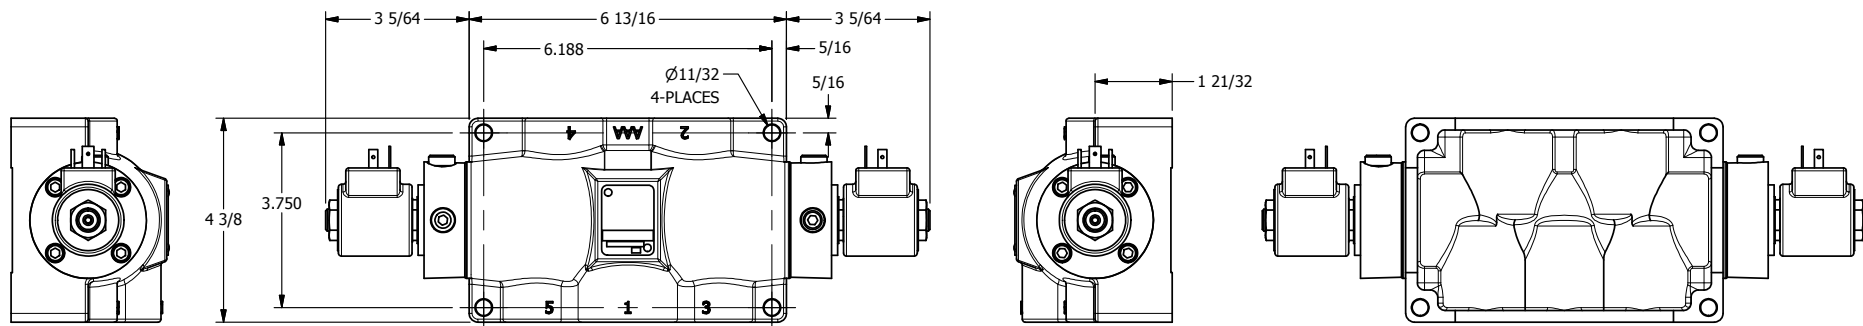

4

3

2

1

AAA
PRODUCTS
INTERNATIONAL

**AAA PRODUCTS
INTERNATIONAL**
7114 Harry Hines Blvd
Dallas, TX 75235

TITLE $\frac{3}{4}$ " SIDE PORT, DBL SOL, 3 POS,
SPR CTR, SOL RTRN, REGEN CTR SPL,
ISO 4400 DIN, PUSH OVRD

DRAWING NO.:
DIM_SY6DEDOP

THE INFORMATION CONTAINED WITHIN THIS DOCUMENT IS PROPRIETARY TO AAA PRODUCTS AND MAY NOT BE DISCLOSED WITHOUT PRIOR WRITTEN CONSENT

4

3

2

1